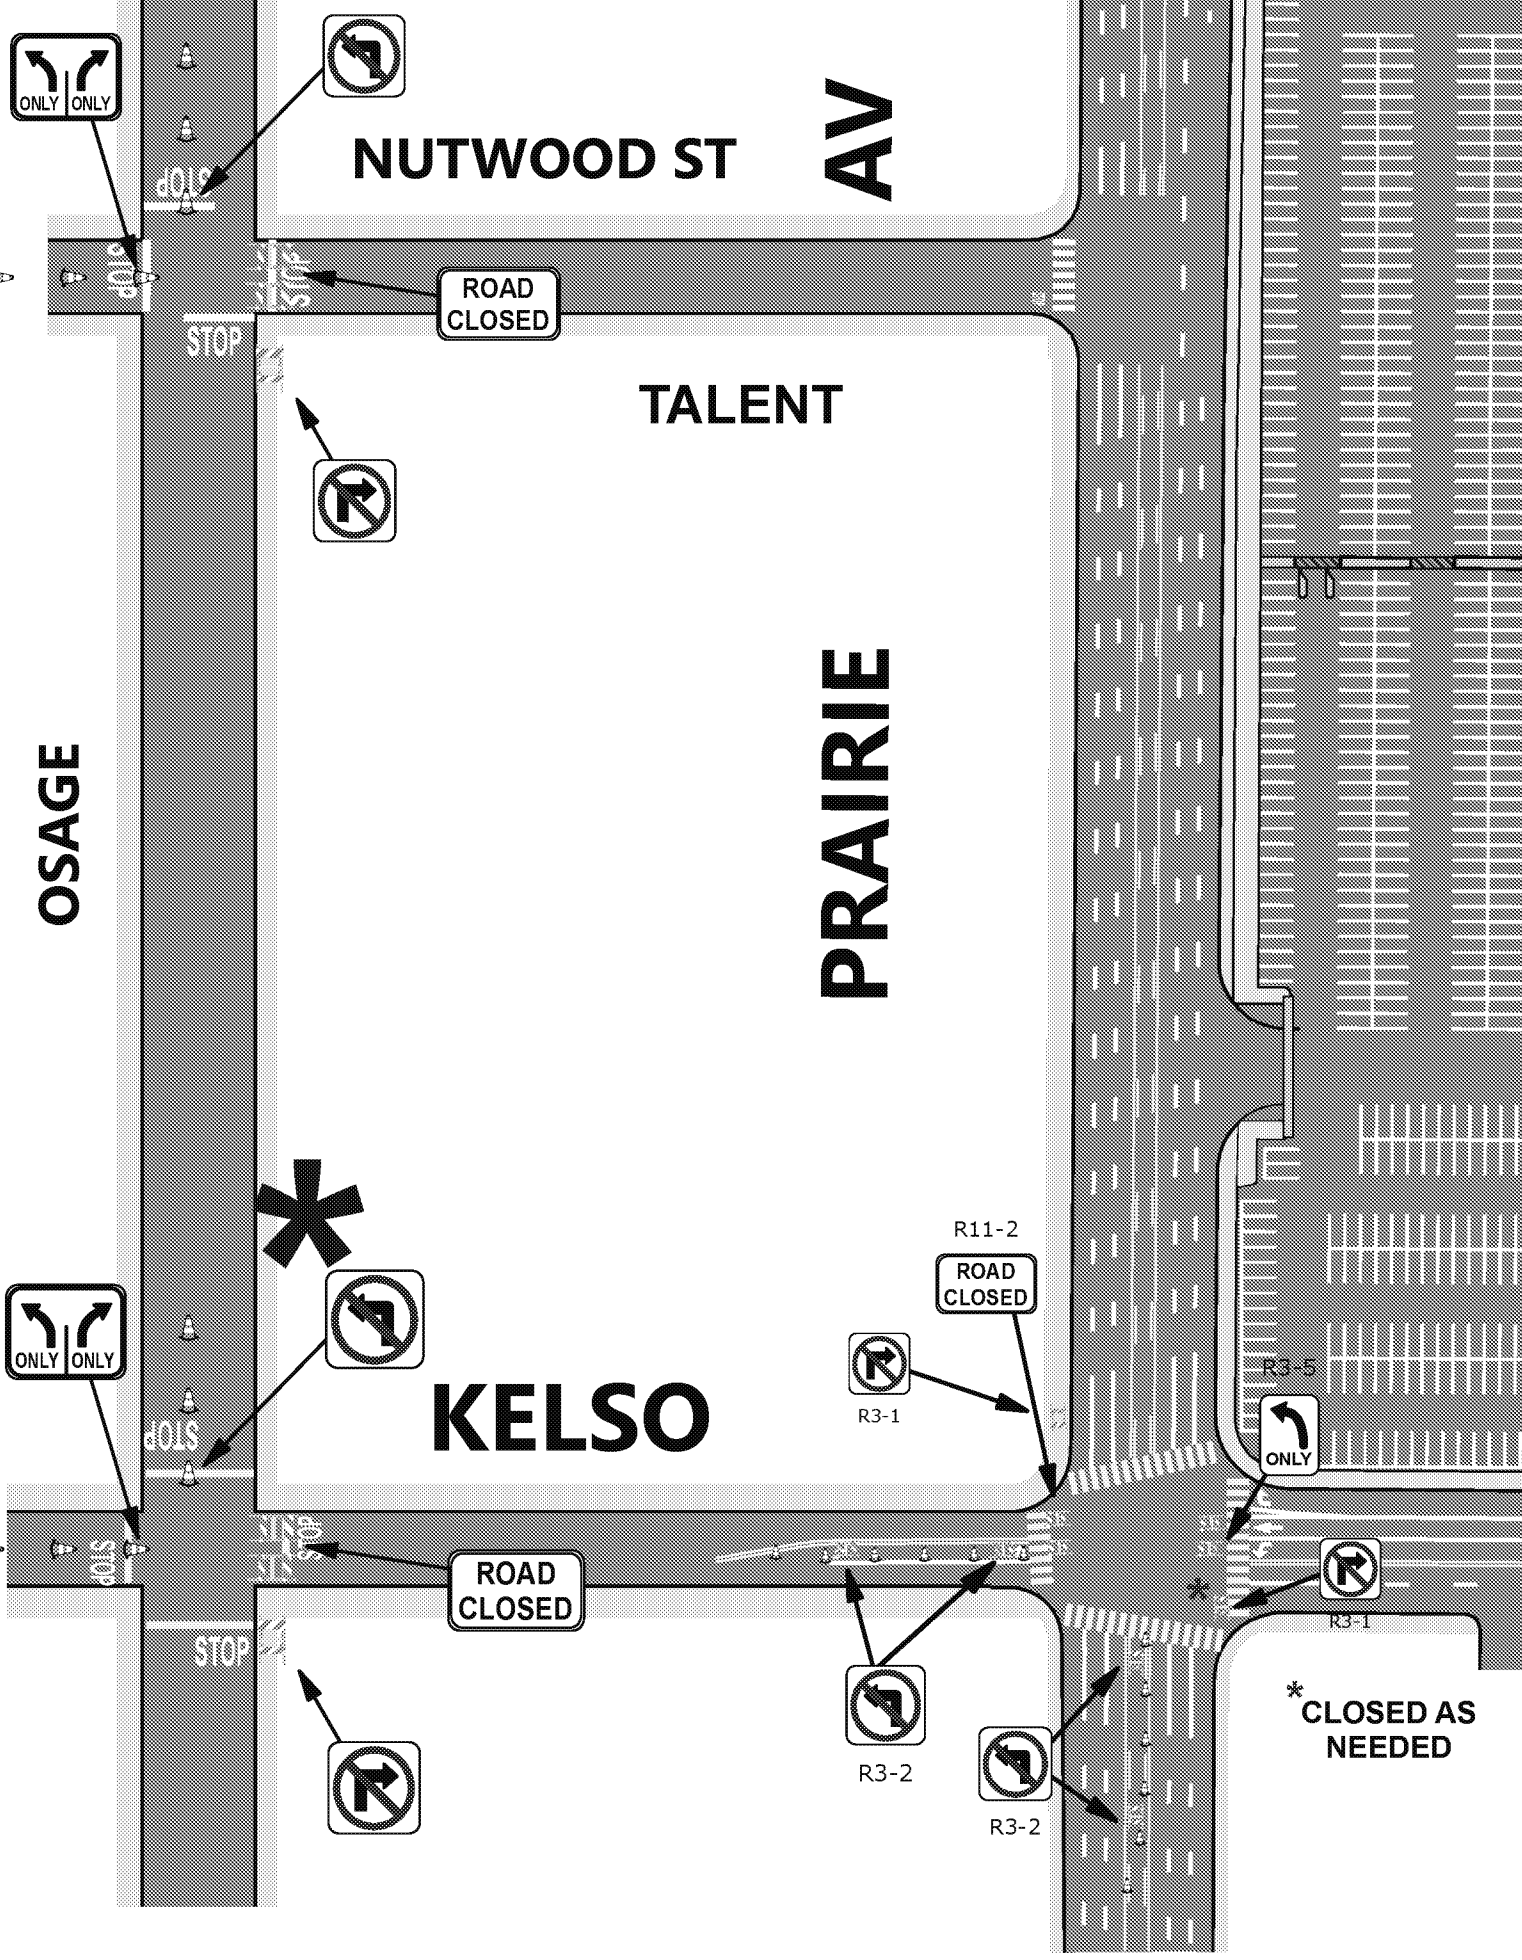

MANCHESTER BL

A+ TRAFFIC MANAGEMENT, INC
 OFFICE: (213) 747-0215

FORUM TCP B (6,000 - 14,000)
 SCALE: NOT TO SCALE
 DRAWN BY:

PRAIRIE/ OSAGE INBOUND
 © A+ TRAFFIC MANAGEMENT INC, 2018- 2019. ALL RIGHTS RESERVED
 SHEET NO: **4 OF 15**