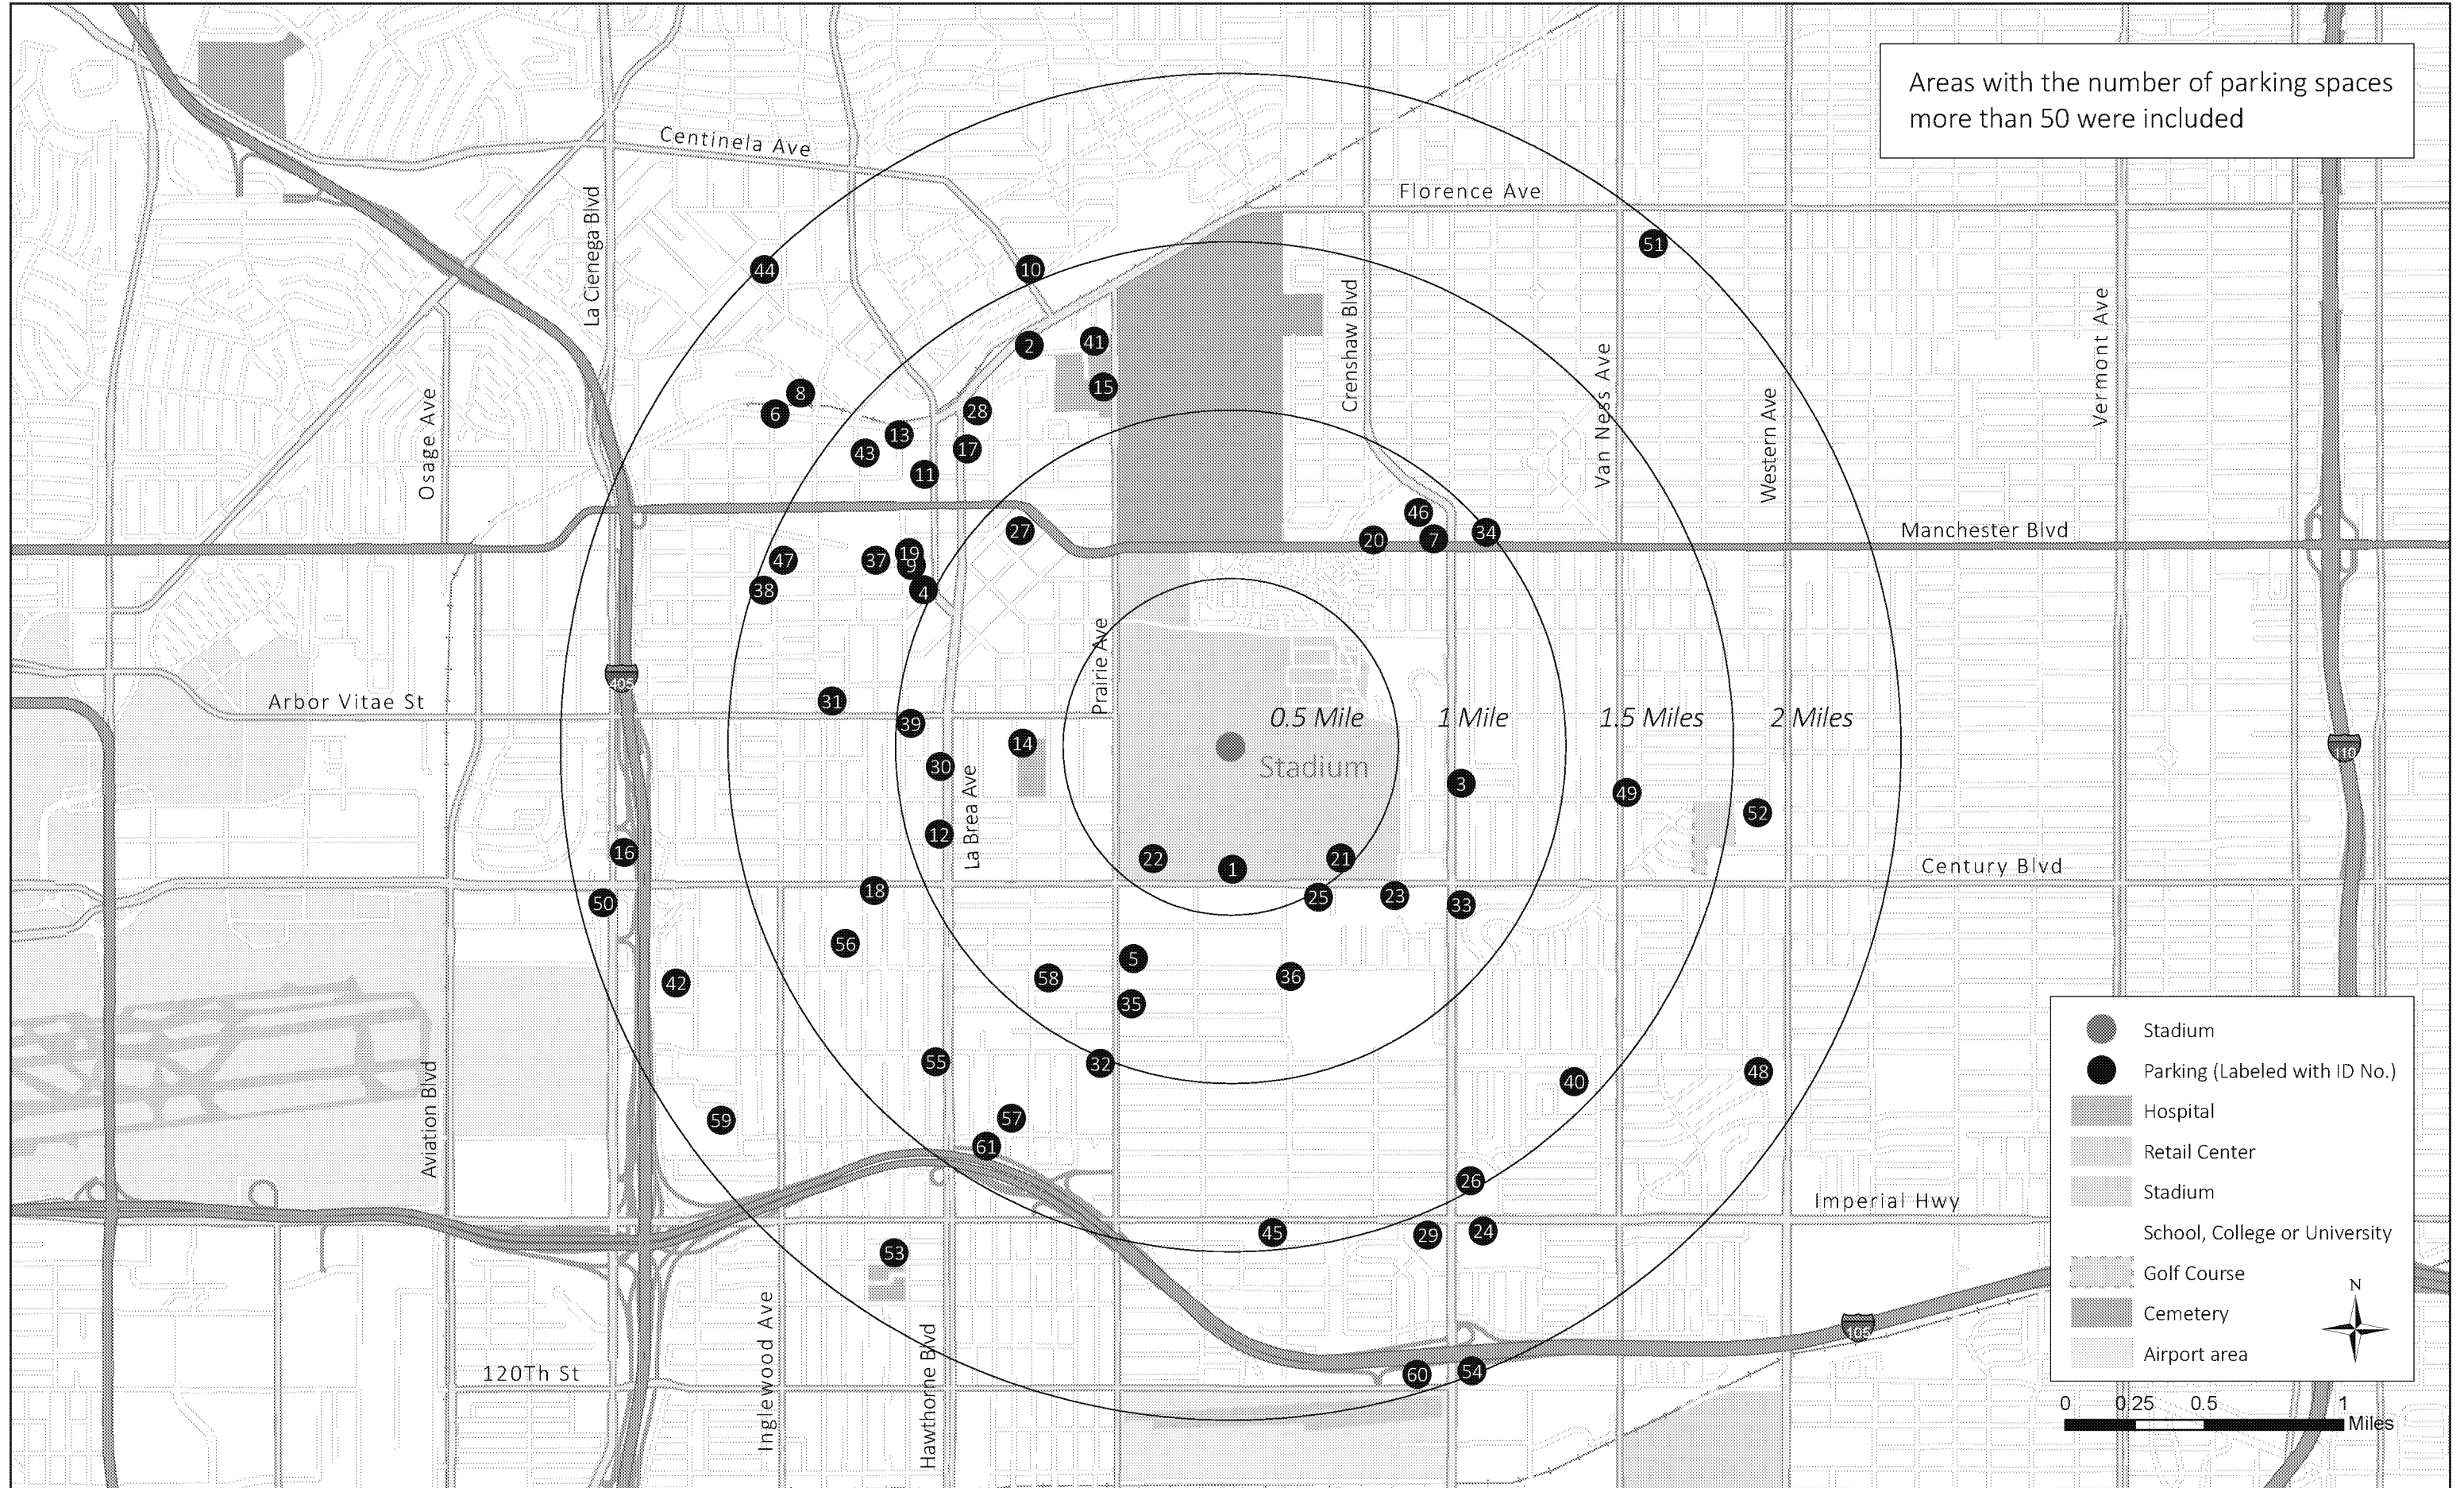

Location of Parking Areas