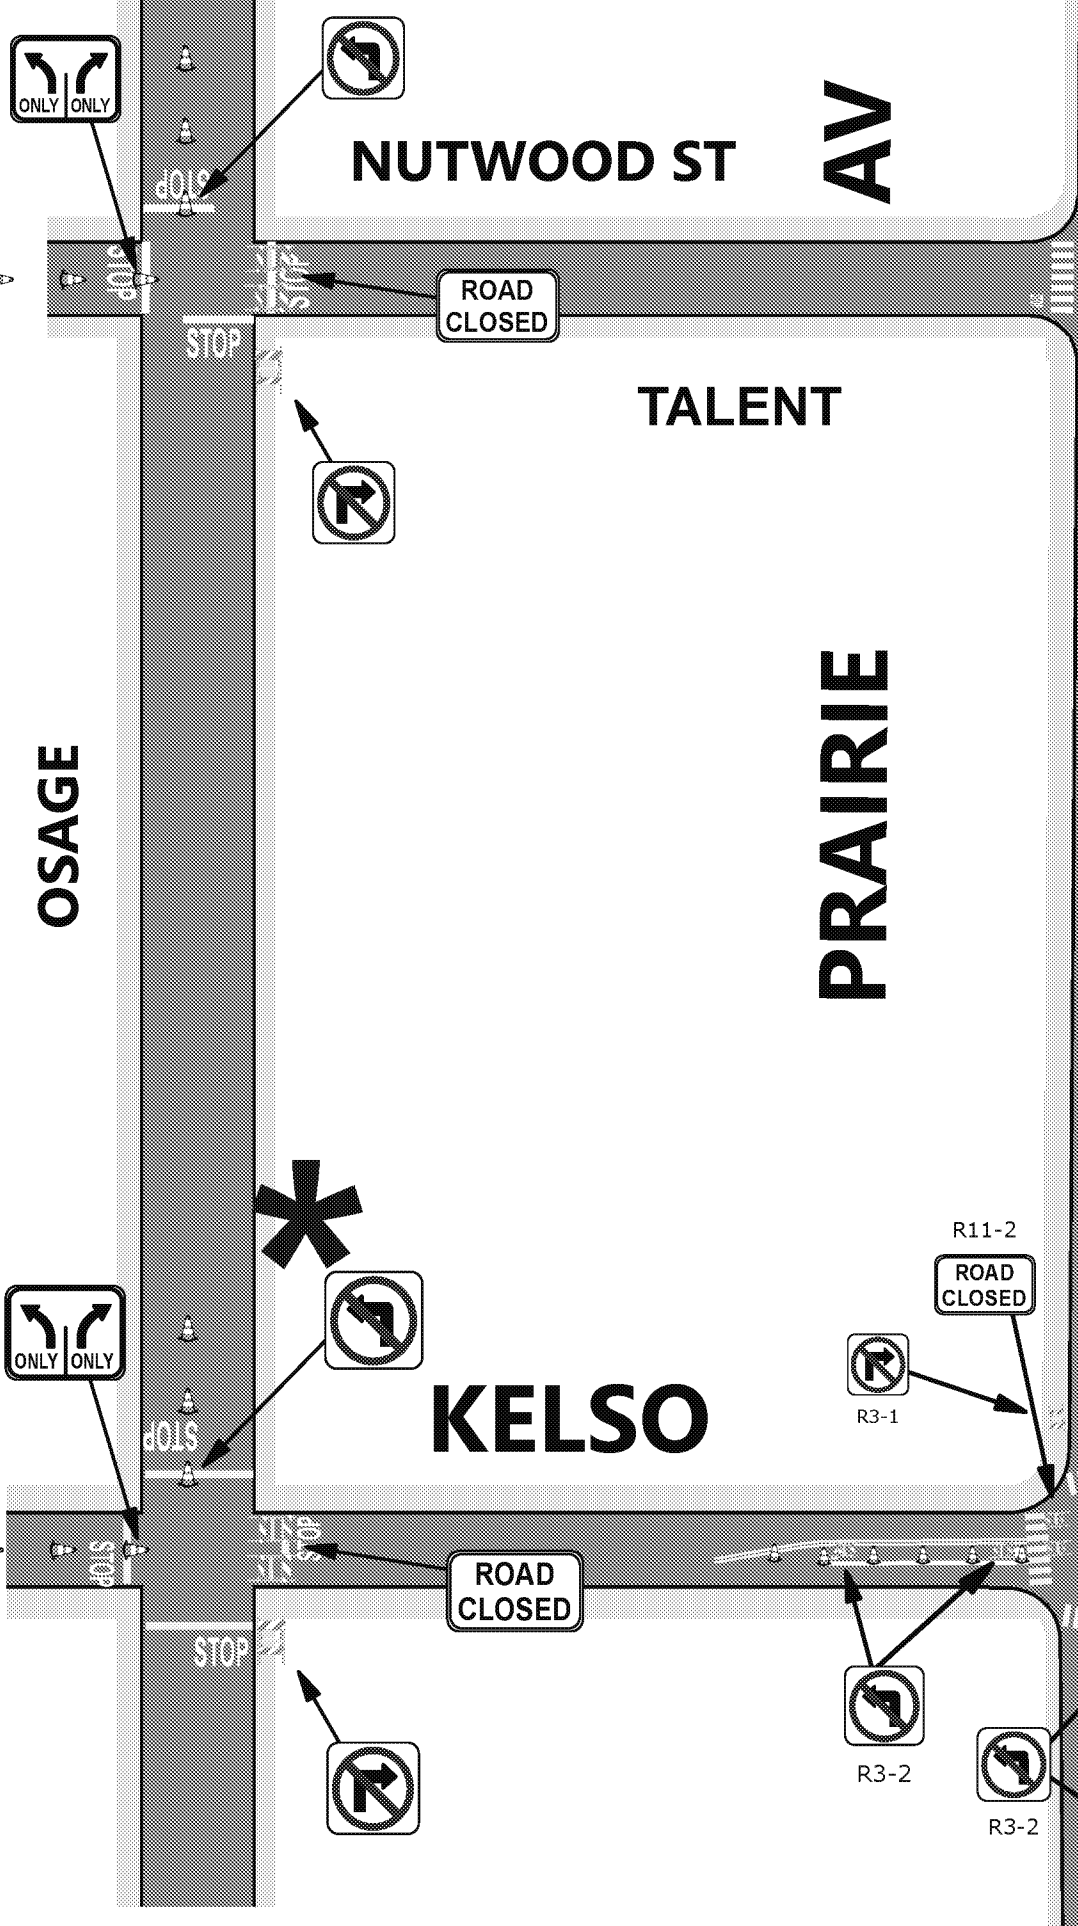

MANCHESTER BL

NUTWOOD ST AV

TALENT

PRAIRIE

KELSO

ENGASO

R11-2
ROAD
CLOSED

R3-5
ONLY

R3-1

ROAD
CLOSED

* CLOSED AS
NEEDED

R3-2

R3-2

* CLOSED AS
NEEDED

**A+ TRAFFIC
MANAGEMENT, INC**

OFFICE: (213) 747-0215