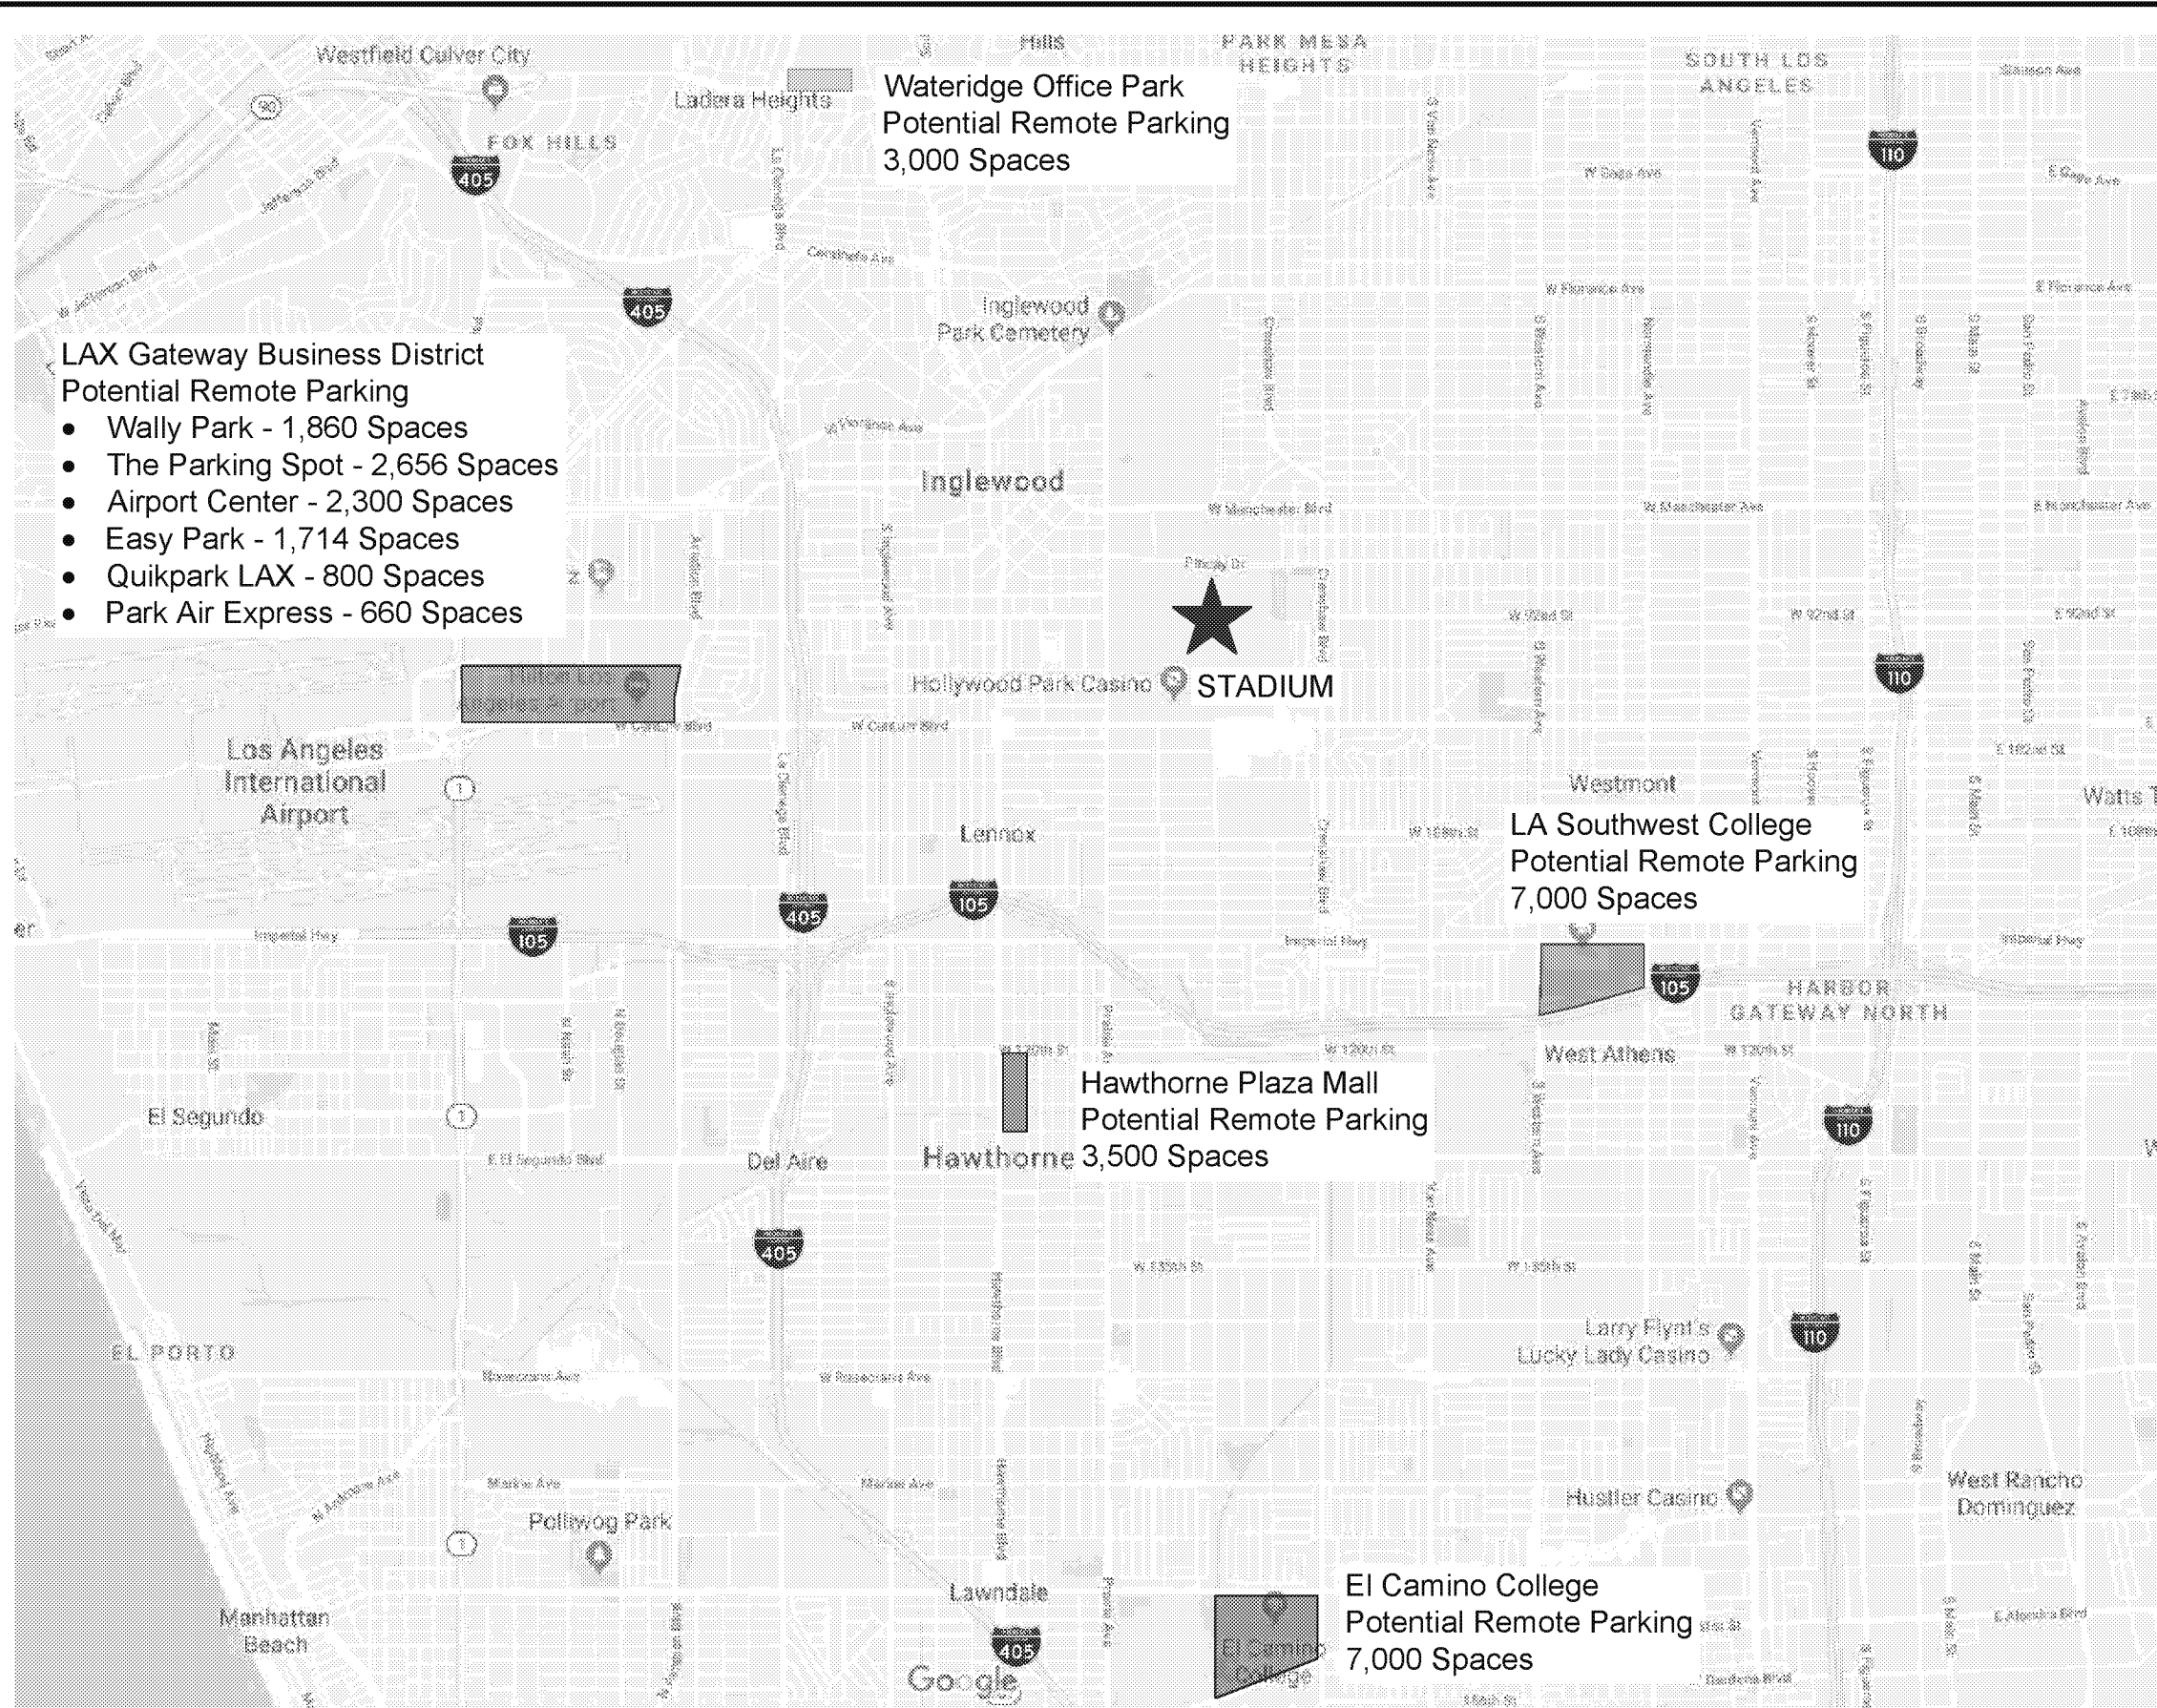

INGLEWOOD SPORTS AND ENTERTAINMENT DISTRICT

**LAX Gateway Business District
Potential Remote Parking**

- Wally Park - 1,860 Spaces
- The Parking Spot - 2,656 Spaces
- Airport Center - 2,300 Spaces
- Easy Park - 1,714 Spaces
- Quikpark LAX - 800 Spaces
- Park Air Express - 660 Spaces

**Wateridge Office Park
Potential Remote Parking
3,000 Spaces**

Hollywood Park Casino STADIUM

**LA Southwest College
Potential Remote Parking
7,000 Spaces**

**Hawthorne Plaza Mall
Potential Remote Parking
3,500 Spaces**

**El Camino College
Potential Remote Parking
7,000 Spaces**

**Transportation Management
and Operations Plan**

OFF-SITE PARKING PARK AND RIDE

Robert D Brooks, PE
Consulting for Sports Venues

JULY 2019

TMOP - 20