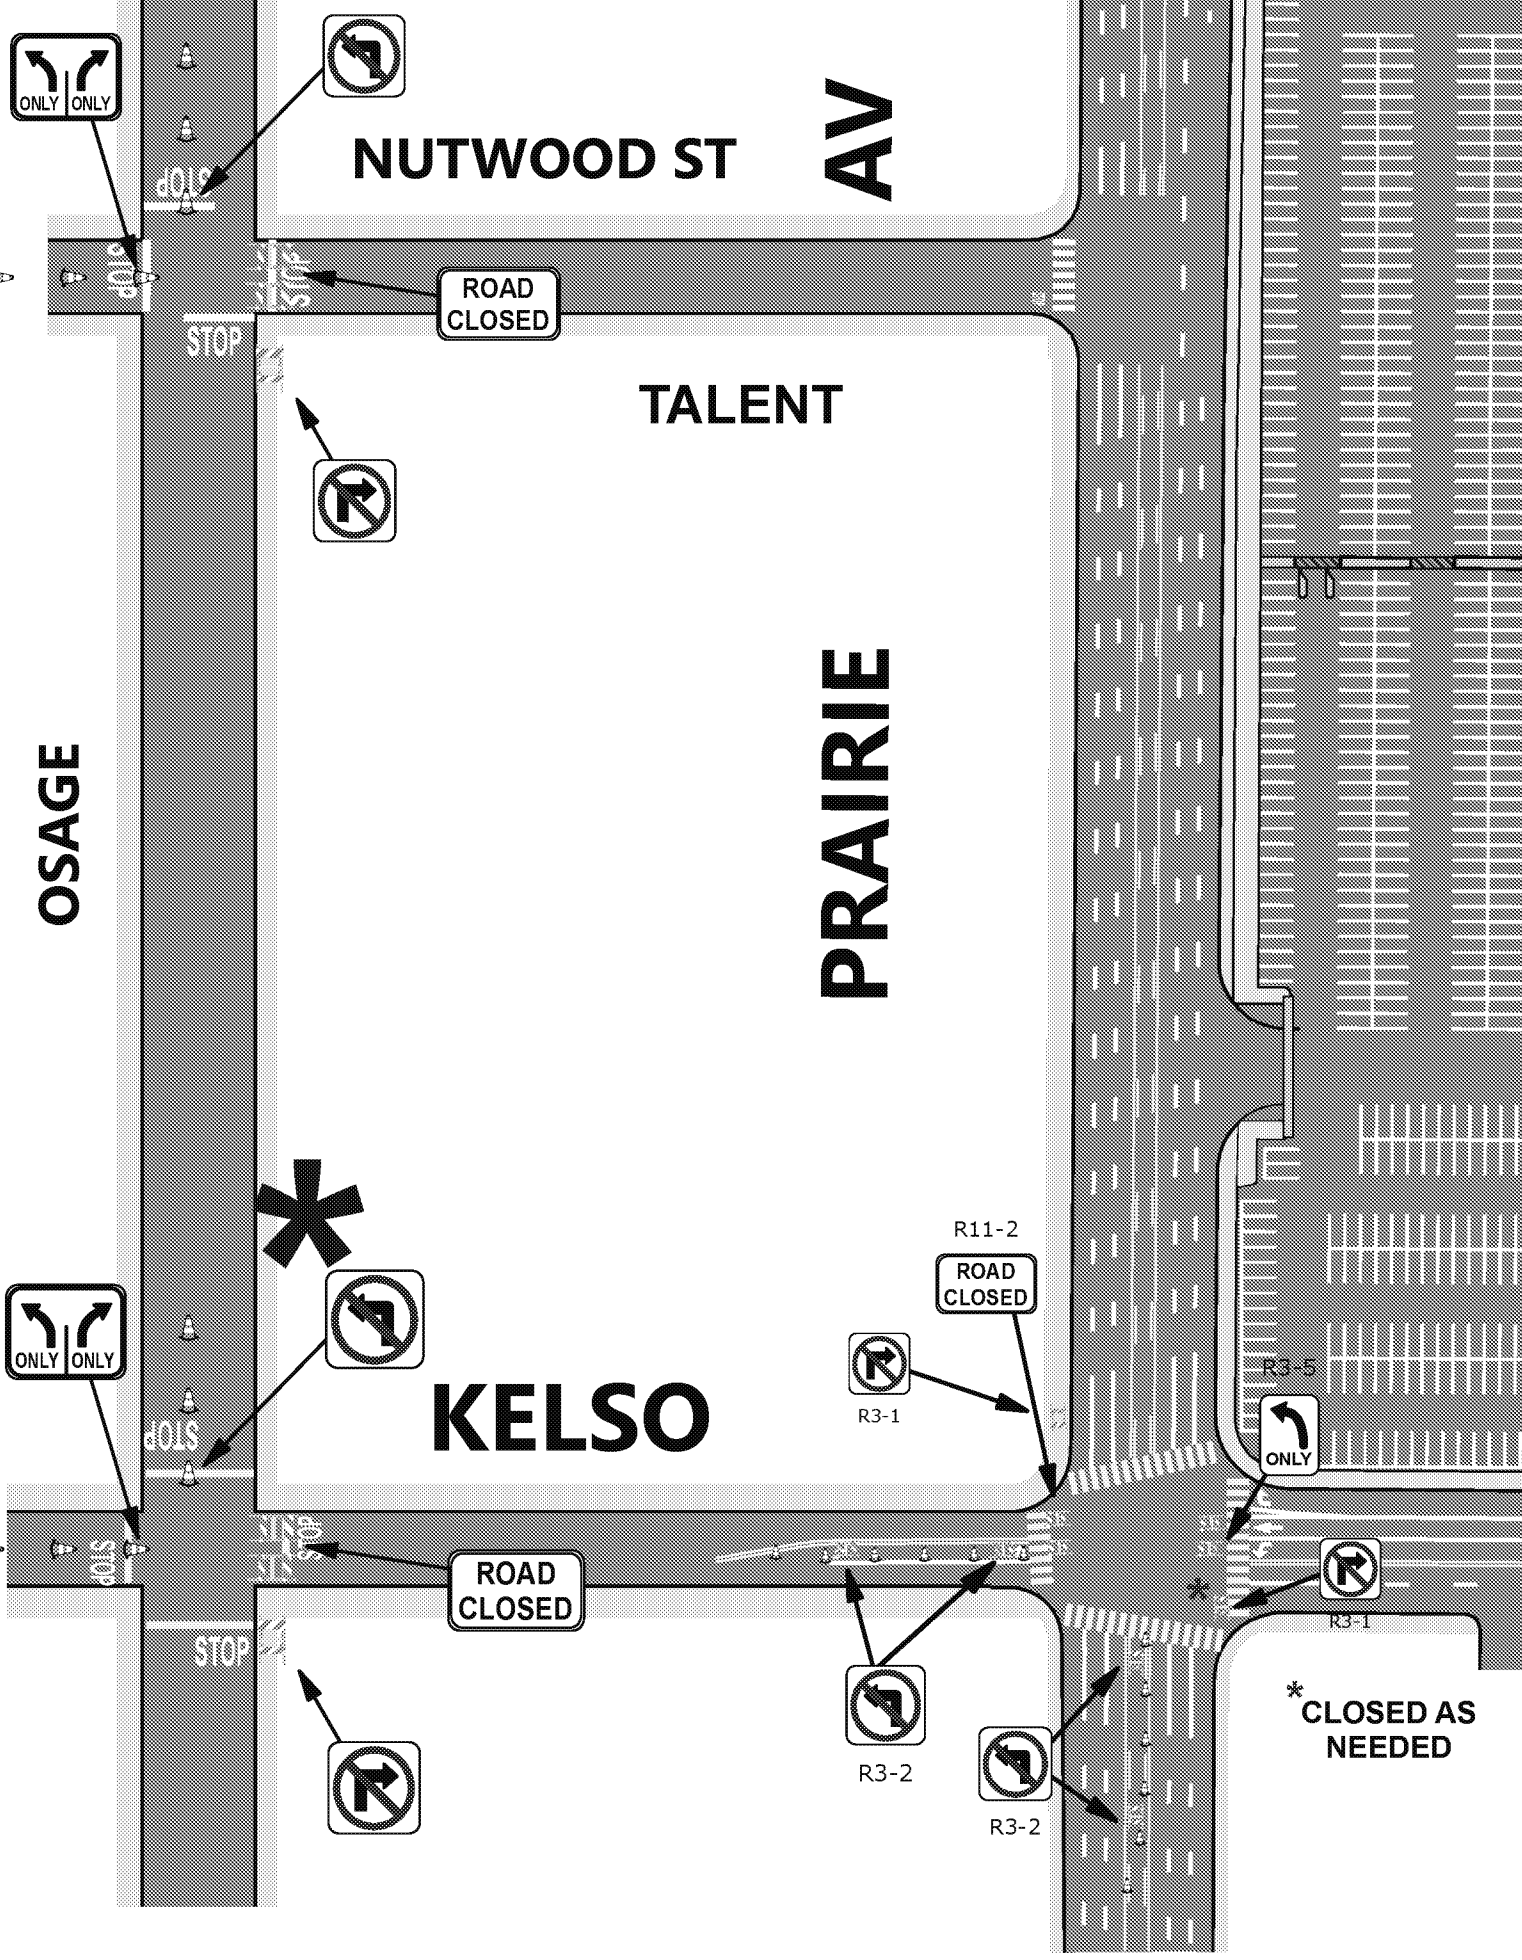

MANCHESTER BL

NUTWOOD ST AV

TALENT

PRAIRIE

KELSO

OSAGE

FORUM TCP B (6,000 - 14,000)

SCALE: NOT TO SCALE

*** CLOSED AS NEEDED**