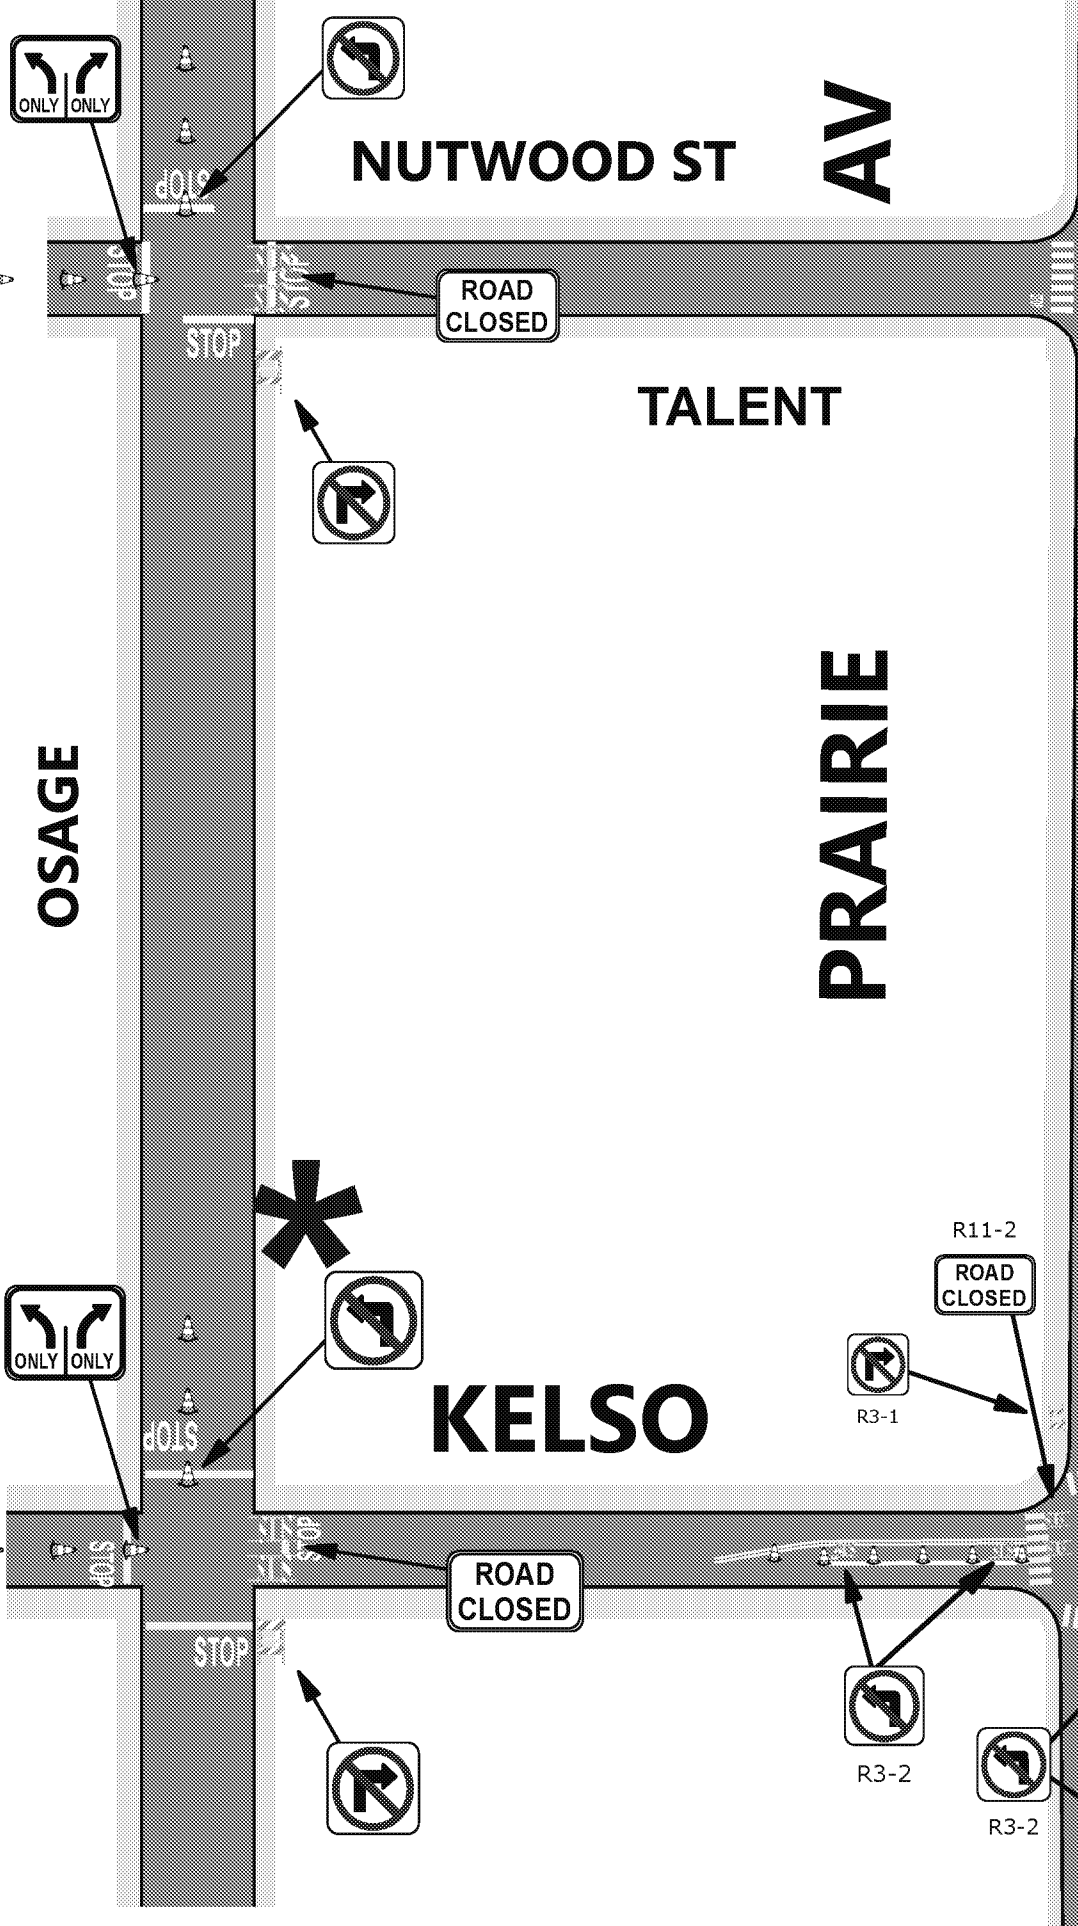

MANCHESTER BL

A+ TRAFFIC MANAGEMENT, INC
 OFFICE: (213) 747-0215

FORUM TCP A (6,000 OR LESS)
 SCALE: NOT TO SCALE
 DRAWN BY: S.F.

PRAIRIE/ OSAGE INBOUND
 © A+ TRAFFIC MANAGEMENT INC, 2018- 2019. ALL RIGHTS RESERVED
 SHEET NO: **4 OF 11**