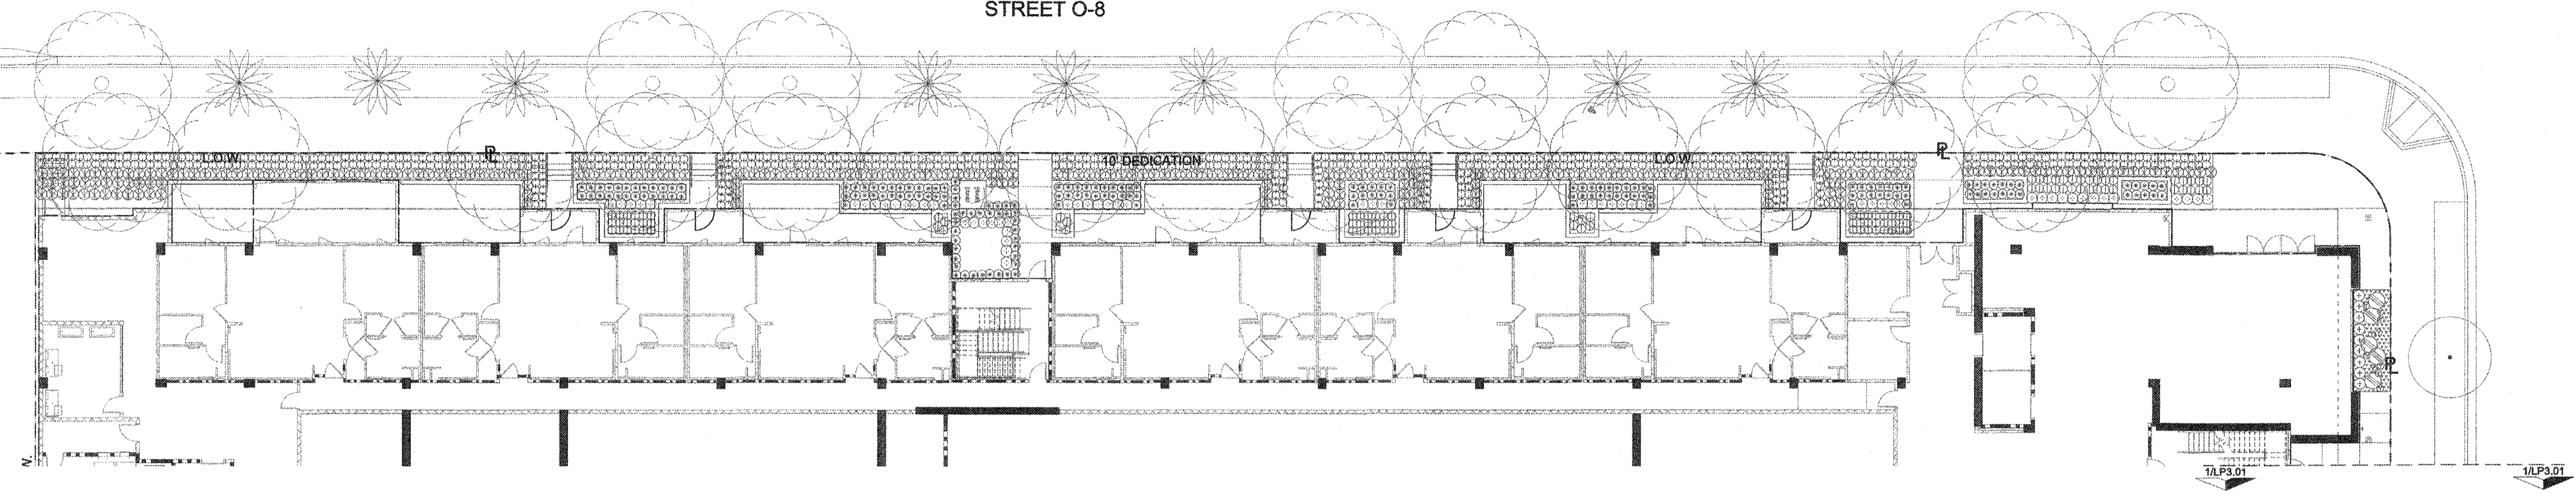

STREET O-8

**2** LANDSCAPE CONSTRUCTION ENLARGEMENT PLAN \_LEVEL 01 (STREET)  
SCALE: 3/32" = 1'-0"

SHRUB, VINE, AND GROUNDCOVER LEGEND:

SYMBOL	BOTANICAL NAME "COMMON NAME"	SIZE	WUCOLS	SPACING
(Y)	Zamia furfuracea Cardboard Palm	5 GAL	M	SEE PLAN
(F)	Ficus pumila Creeping Fig	5 GAL	M	SEE PLAN
(D)	Bauer's Dracaena Palm Cordyline 'Bauer'	5 GAL	M	SEE PLAN
(E)	Echeveria 'Afterglow' Afterglow Echeveria	5 GAL	L	SEE PLAN
(P)	Phormium tenax 'Variegatum' Green-Yellow New Zealand Flax	5 GAL	L	SEE PLAN
(W)	Woodwardia fimbriata Giant Chain Fern	5 GAL	M	SEE PLAN
(X)	Philodendron 'Xanadu' Philodendron Xanadu	5 GAL	L	SEE PLAN
(Z)	Asplenium nidus Bird's Nest Fern	5 GAL	M	SEE PLAN
(AA)	Cissus antarctica Kangaroo Vine	5 GAL	M	SEE PLAN
(AB)	Asparagus densiflorus 'Myers' Foxtail Fern	5 GAL	M	SEE PLAN
(AC)	Agave 'Blue Flame' Blue Flame Agave	5 GAL	L	SEE PLAN
(AD)	Agave attenuata Foxtail Agave	5 GAL	L	SEE PLAN
(AE)	Aeonium 'Mint Saucer' Green Aeonium	5 GAL	L	SEE PLAN
(AF)	Agave dasmetiana 'Variegata' Variegated Dwarf Agave	5 GAL	L	SEE PLAN
(AG)	Agave 'Blue Glow' Blue Glow Agave	5 GAL	L	SEE PLAN
(AH)	Sansevieria zeylanica Western Sword Fern	5 GAL	M	SEE PLAN
(AI)	Dietsia iridifolia Crested Lily	5 GAL	L	12" O.C.
(AJ)	Euonymus japonicus 'Microphyllus Variegatus' Variegated Boxleaf Euonymus	5 GAL	M	SEE PLAN
(AK)	Rosemarinus officinalis 'Upright' Upright Rosemary	5 GAL	L	SEE PLAN
(AL)	Festuca ovina glauca Blue Fescue	5 GAL	L	SEE PLAN
(AM)	Agave parryi var. truncata Parry's Agave	5 GAL	L	SEE PLAN
(AN)	Agave victoriae-reginae Queen Victoria Agave	5 GAL	L	SEE PLAN
(AO)	Bougainvillea 'Monika' Oo-La-La Bougainvillea	5 GAL	L	SEE PLAN
(AP)	Olea europaea 'Little Olive' Little Olive	5 GAL	L	SEE PLAN
(AQ)	Aloe striata Coral Aloe	5 GAL	L	SEE PLAN
(AR)	Phormium 'Platts Black' Black New Zealand Flax	5 GAL	M	SEE PLAN
(AS)	Nassella tenuissima Mexican Feathergrass	5 GAL	L	SEE PLAN
(AT)	Sansevieria zeylanica Narrow-leaf Chalksticks	5 GAL	L	SEE PLAN
(AU)	Lavandula angustifolia 'Hidcote Blue' Hidcote Blue Lavender	5 GAL	L	SEE PLAN
(AV)	Myrtus communis Dwarf Myrtle	1 GAL	L	9" O.C.
(AW)	Dichondra argentea 'Silver Falls' Silver Falls Dichondra	1 GAL	L	SEE PLAN
(AX)	Sansevieria rowleyanus String of Pearls	1 GAL	L	SEE PLAN
(AY)	Leymus condensatus 'Canyon Prince' Native Blue Rye	5 GAL	L	36" O.C.
(AZ)	Juncus patens 'Elk Blue' Elk Blue California Gray Rush	5 GAL	L	18" O.C.
(BA)	Muhlenbergia capillaris Golf course Grass	5 GAL	M	24" O.C.
(BB)	Muhlenbergia rigens Deer Grass	5 GAL	L	24" O.C.
(BC)	Pennisetum alopecuroides Dwarf Fountain Grass	5 GAL	M	12" O.C.
(BD)	Trachospermum jasminoides Star Jasmine	5 GAL	M	SEE PLAN
(BE)	Weinmannia 'Grey Box' Dwarf Coast Rosemary	5 GAL	L	SEE PLAN
(BF)	Euonymus fortunei 'Emerald Gaiety' White Variegated Winter Creeper	5 GAL	M	SEE PLAN
(BG)	Dietsia bicolor Fortnight Lily	5 GAL	L	SEE PLAN
(BH)	Iris douglasiana Douglas Iris	5 GAL	L	SEE PLAN
(BI)	Dianella tasmanica 'Variegata' Variegated Flax Lily	5 GAL	M	SEE PLAN