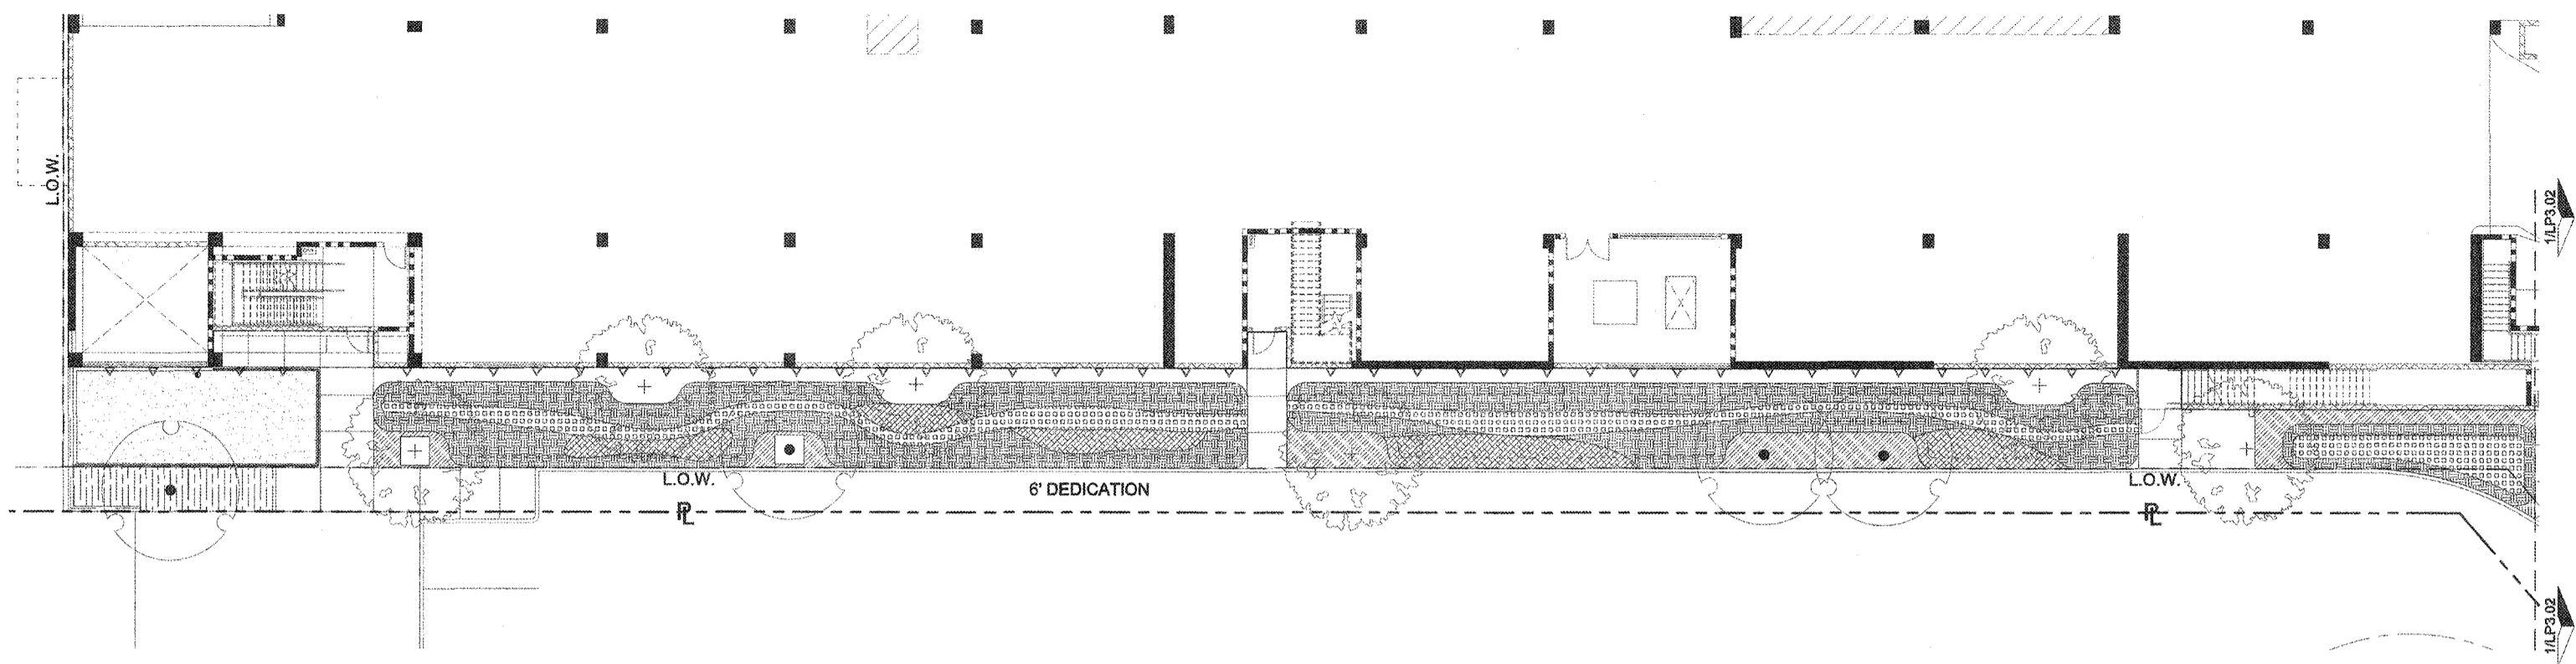

DATE: _____
DESCRIPTION: _____
REVISION: _____

HOLLYWOOD PARK RESIDENTIAL - MU-10
INGLEWOOD, CALIFORNIA
HOLLYWOOD PARK RETAIL AND
COMMERCIAL INVESTORS, LLC

LANDSCAPE ENLARGEMENT
PLAN LEVEL 01 (STREET)
NOT FOR CONSTRUCTION

LP3.02

2017-083-01
JOB NUMBER

SCALE
PLOT PLAN
RESUBMITTAL

REVISED BY
06-21-2018
DATE

2 LANDSCAPE CONSTRUCTION ENLARGEMENT PLAN LEVEL 01 (STREET)
SCALE: 3/32" = 1'-0"