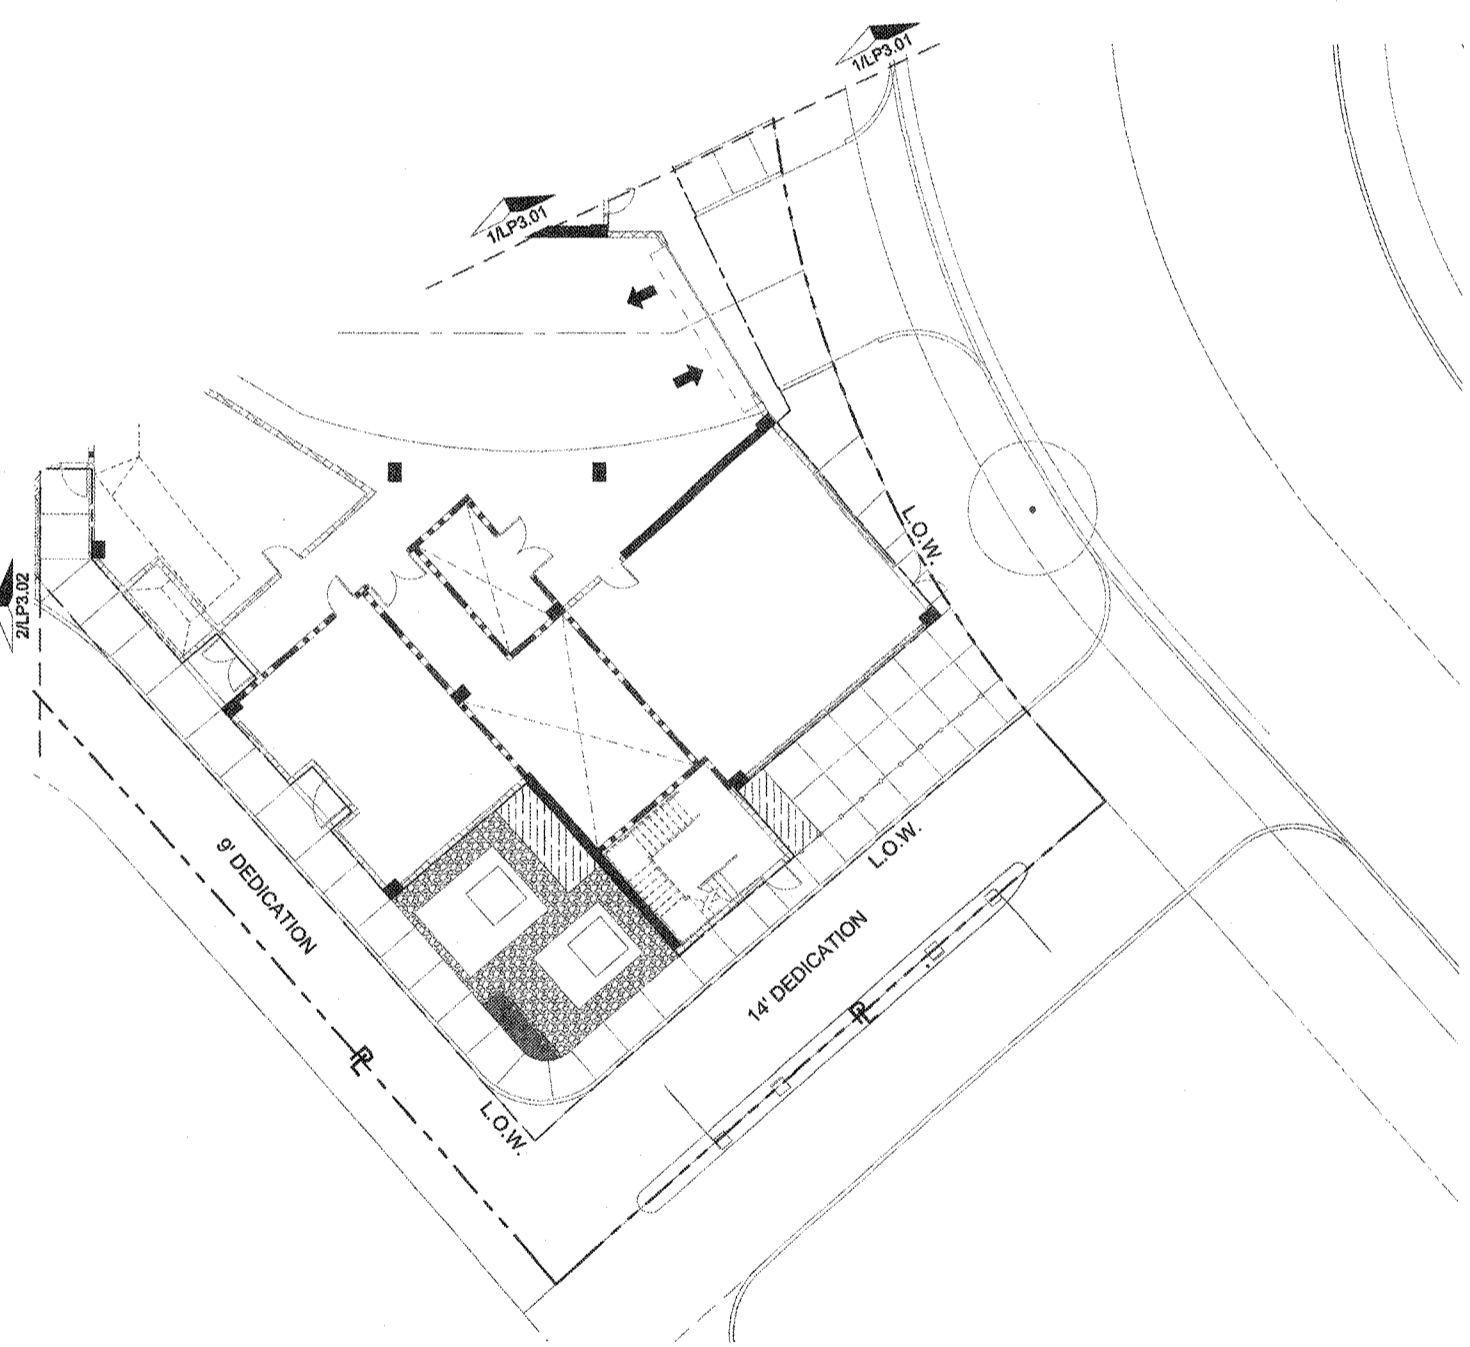

1 LANDSCAPE CONSTRUCTION ENLARGEMENT PLAN LEVEL 01 (STREET)
SCALE: 3/32" = 1'-0"

City of Inglewood - Planning Division
Preliminary Review Only
"PLEASE RETURN THIS SET AND REVISED SET FOR NEXT REVIEW"
REVIEW # DATE PLANNED
No. 1
No. 2
No. 3
Address/APN:
Zoning/Overlay:
Other Info:
Please note that this plan has been reviewed based on the information provided by you, the applicant. A more in-depth review may result in a need for additional information. We are not responsible for any omissions or errors. These drawings have been reviewed and approved for your plan. This approval does not constitute a final approval. Further review and approval by the Planning Division will require further review. See Specific Comments on plans (in red).

SHRUB, VINE, AND GROUNDCOVER LEGEND: