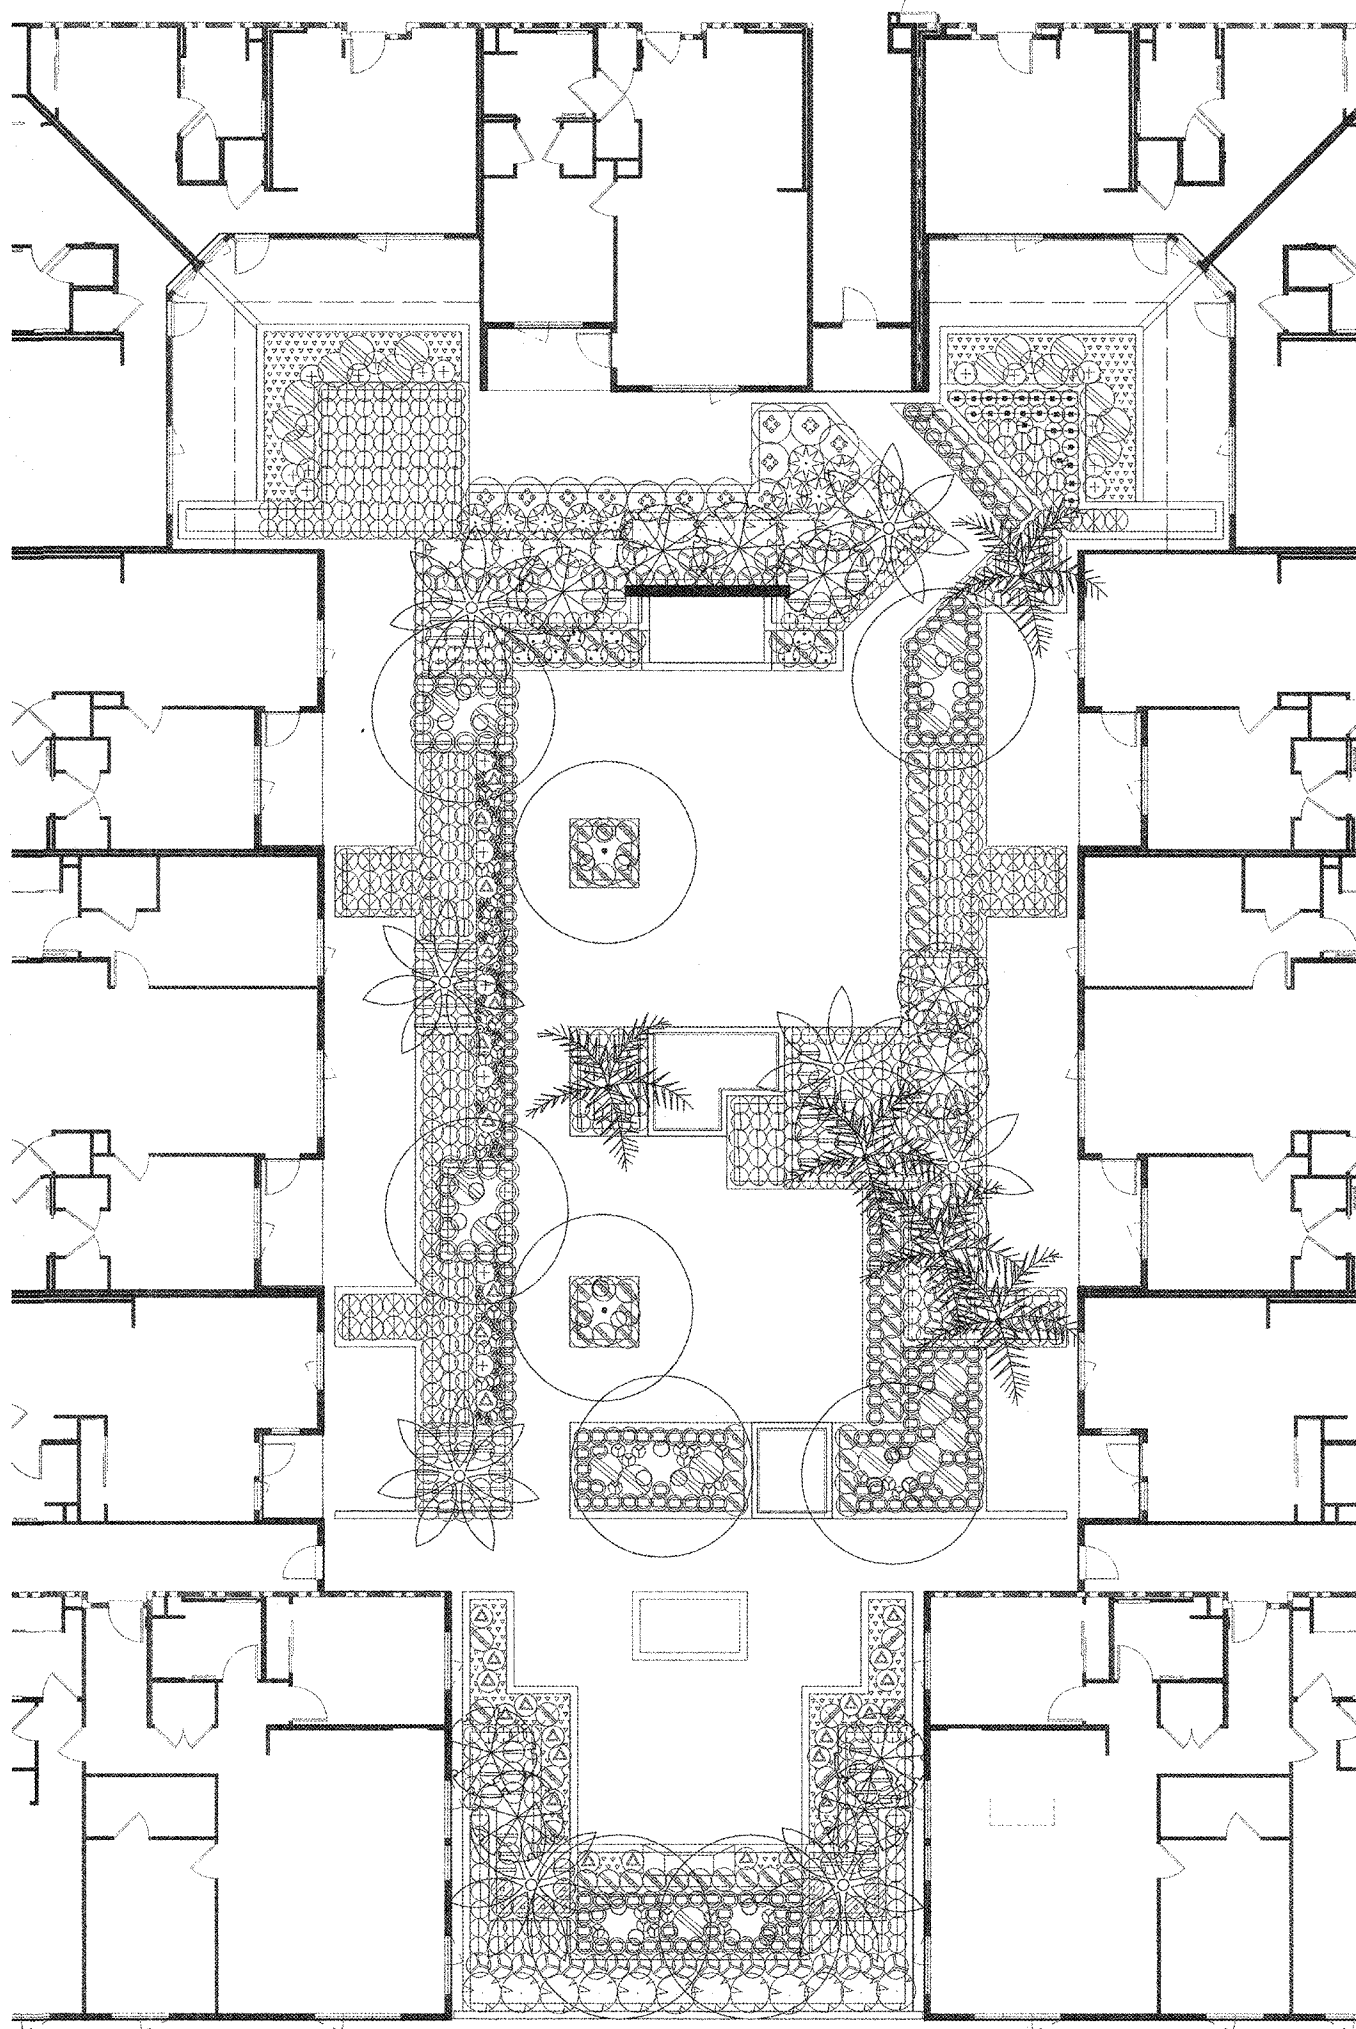

3 LANDSCAPE ENLARGEMENT PLAN LEVEL 2 (PODIUM)  
SCALE: 1/8" = 1'-0"

2 LANDSCAPE PLANTING PLAN LEVEL 02 (PODIUM) WEST COURTYARD  
SCALE: 1/8" = 1'-0"

1 LANDSCAPE PLANTING PLAN LEVEL 02 (PODIUM) POOL COURTYARD  
SCALE: 1/8" = 1'-0"

PLEASE RETURN THIS SET TO THE DESIGNER FOR REVIEW  
REVIEW # 1  
DATE 10/15/17  
DESIGNER: [Signature]  
ARCHITECT: [Signature]  
NOT FOR CONSTRUCTION

TREE LEGEND:

SYMBOL	BOTANICAL NAME 'COMMON NAME'	SIZE	WUCOLS	COUNT
[Symbol]	<i>Archontophoenix cunninghamiana</i> King Palm	36"	M	23
[Symbol]	<i>Trachycarpus fortunei</i> Windmill Palm	36"	M	11
[Symbol]	<i>Streptocarpus</i> Giant Bird of Paradise	36"	M	34
[Symbol]	<i>Cercidium deserti</i> Museum Desert Museum Palo Verde	36"	VL	13
[Symbol]	<i>Chilopsis linearis</i> Desert Willow	36"	VL	4
[Symbol]	<i>Arbutus unedo</i> Strawberry Tree	36"	L	3
[Symbol]	<i>Agave attenuata</i> Proserpinqua Willow Tree	36"	L	4
[Symbol]	<i>Alnus rhombifolia</i> White Alder	36"	L	4
[Symbol]	<i>Tipuana tipu</i> Tipu Tree	36"	L	14
[Symbol]	<i>Pyrus calleryana 'chanticleer'</i> Chanticleer Pear	36"	M	4
[Symbol]	<i>Salix goodingii</i> Gooding's Black Willow	36"	H	6
[Symbol]	<i>Olea europaea 'Majestic Beauty'</i> Olive Tree	36"	L	1