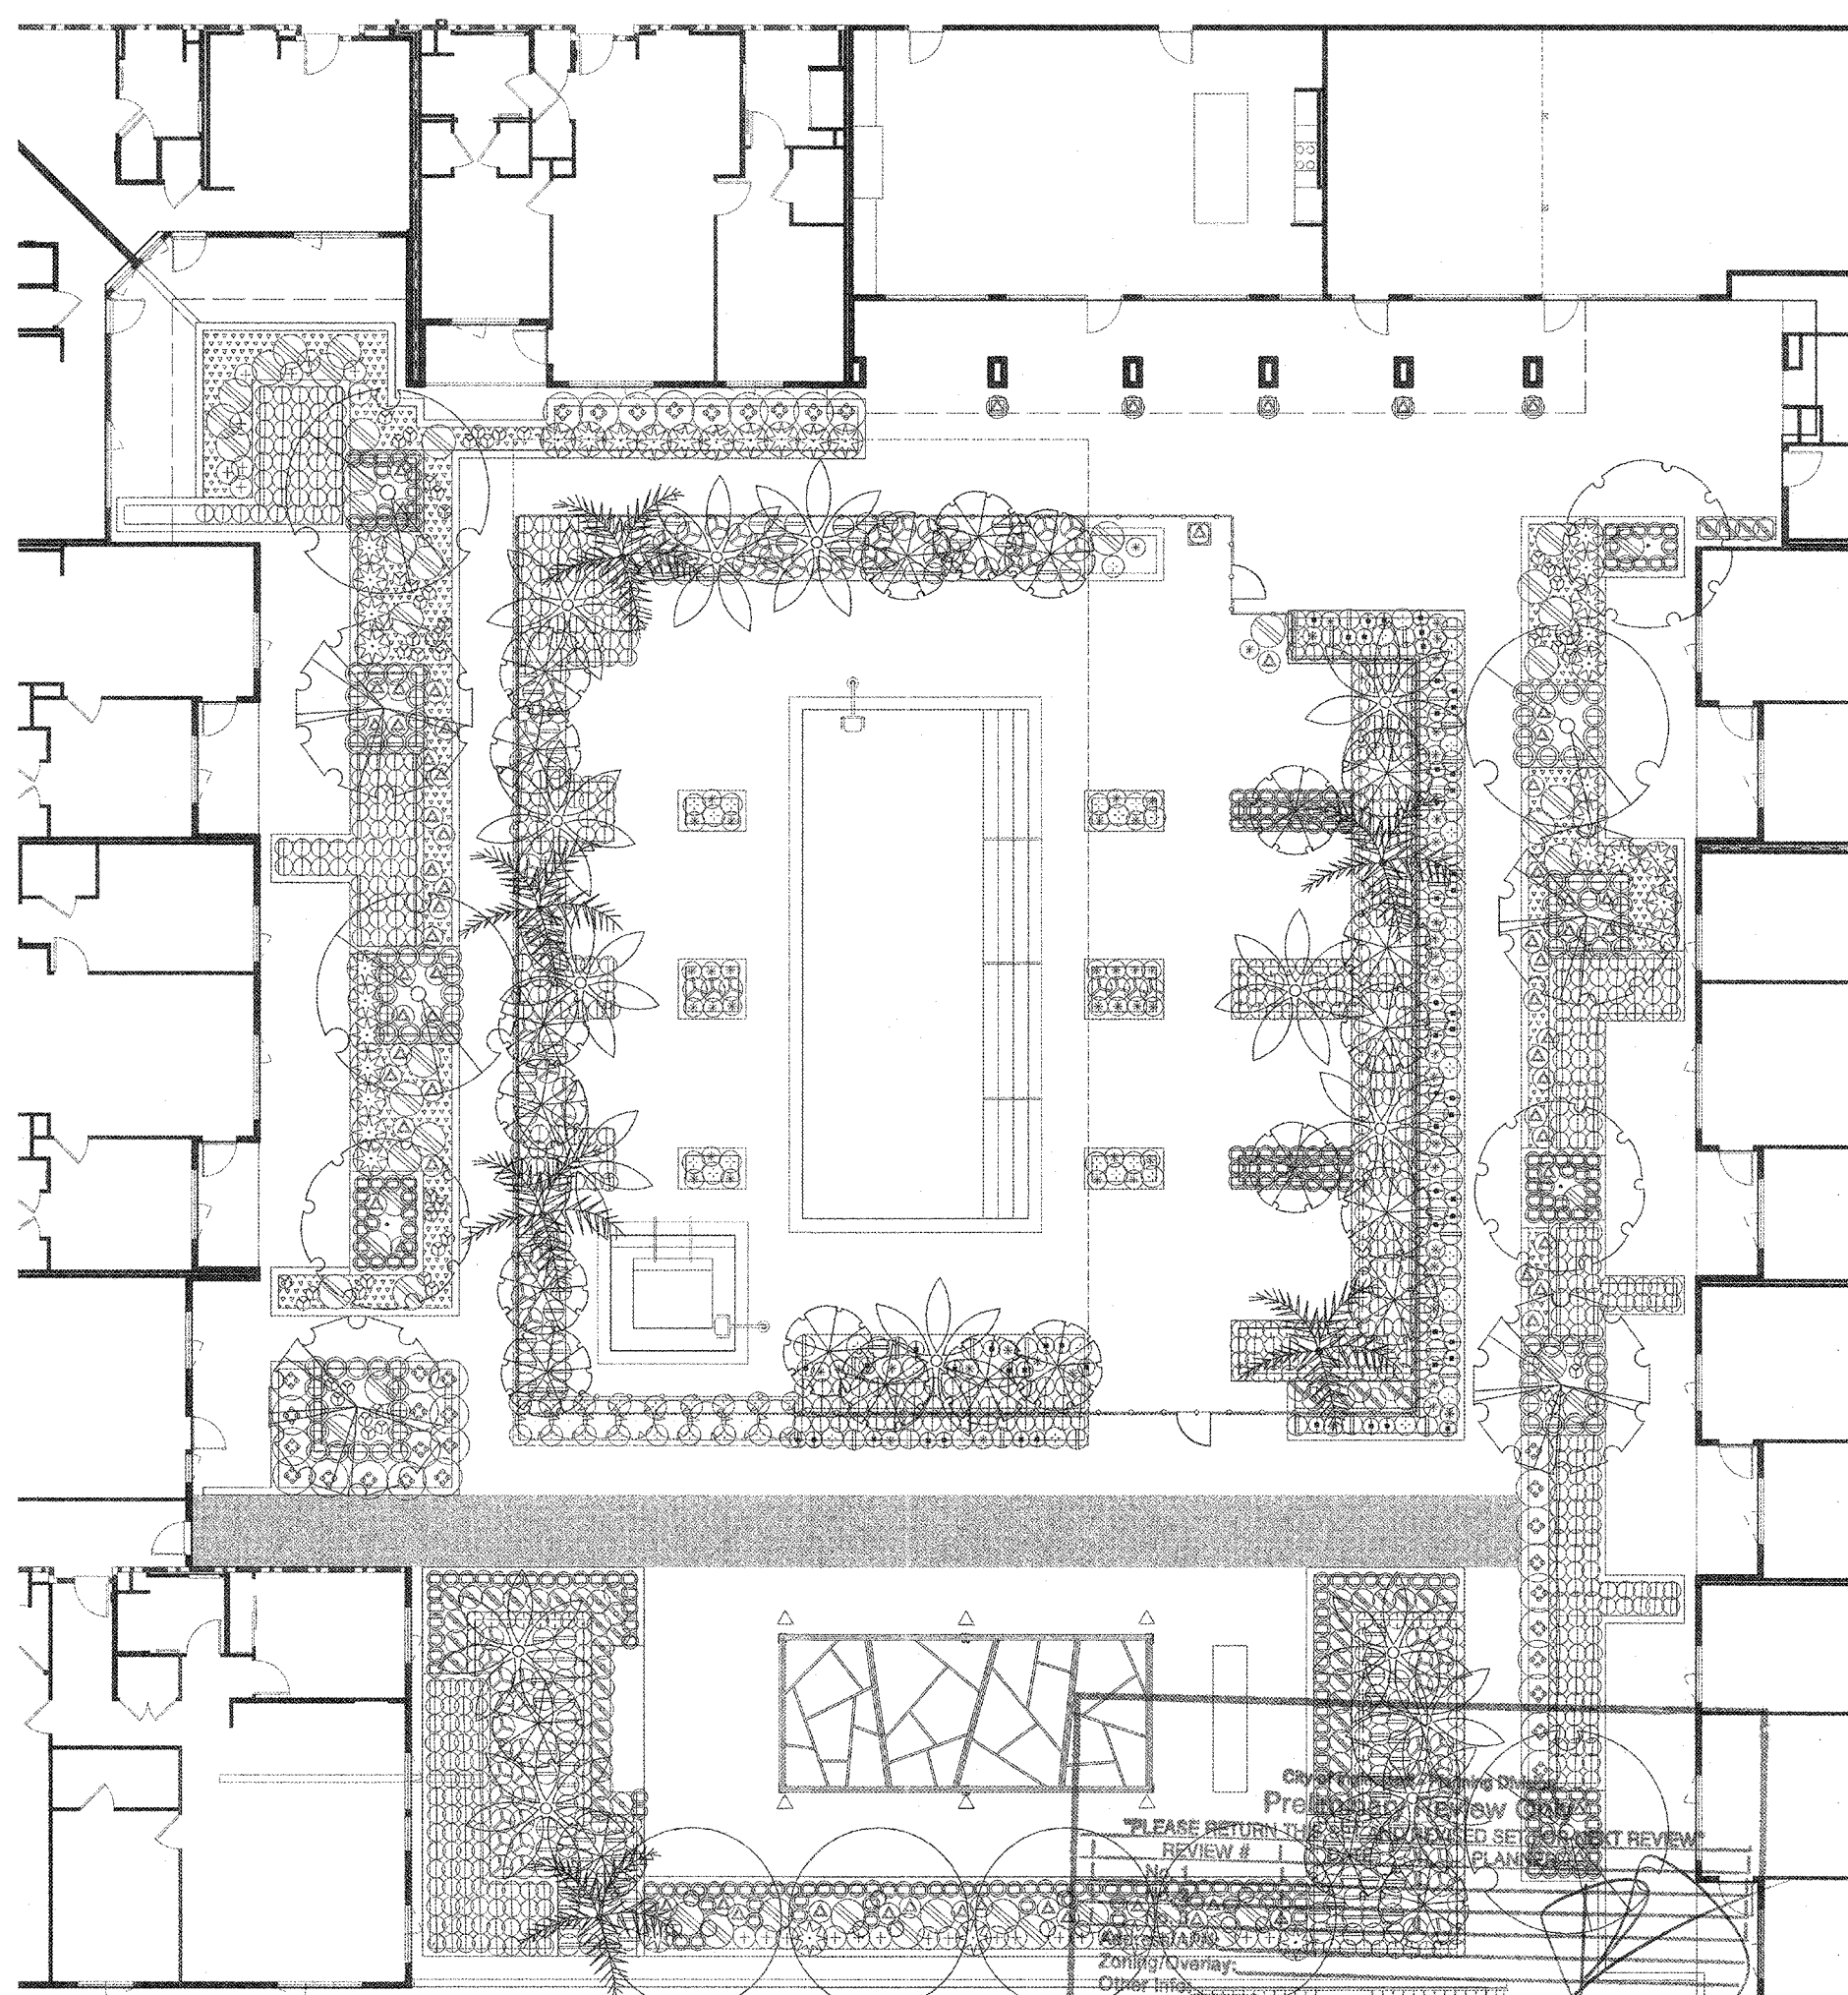

3 LANDSCAPE ENLARGEMENT PLAN LEVEL 2 (PODIUM)  
SCALE: 1/8" = 1'-0"

2 LANDSCAPE PLANTING PLAN LEVEL 02 (PODIUM) WEST COURTYARD  
SCALE: 1/8" = 1'-0"

1 LANDSCAPE PLANTING PLAN LEVEL 02 (PODIUM) POOL COURTYARD  
SCALE: 1/8" = 1'-0"

PLEASE RETURN THIS SET TO THE DESIGNER FOR REVIEW  
REVIEW # 1  
DATE 10/15/17  
DESIGNER: [Signature]  
ARCHITECT: [Signature]  
NOT FOR CONSTRUCTION

TREE LEGEND:

SYMBOL	BOTANICAL NAME 'COMMON NAME'	SIZE	WUCOLS	COUNT
[Symbol]	<i>Archontophoenix cunninghamiana</i> King Palm	36"	M	23
[Symbol]	<i>Trachycarpus fortunei</i> Windmill Palm	36"	M	11
[Symbol]	<i>Streptocarpus</i> Giant Bird of Paradise	36"	M	34
[Symbol]	<i>Cercidium deserti</i> Museum Desert Museum Palo Verde	36"	VL	13
[Symbol]	<i>Chilopsis linearis</i> Desert Willow	36"	VL	4
[Symbol]	<i>Arbutus unedo</i> Strawberry Tree	36"	L	3
[Symbol]	<i>Agave attenuata</i> Proserpinqua Willow Tree	36"	L	4
[Symbol]	<i>Alnus rhombifolia</i> White Alder	36"	L	4
[Symbol]	<i>Tipuana tipu</i> Tipu Tree	36"	L	14
[Symbol]	<i>Pyrus calleryana 'chanticleer'</i> Chanticleer Pear	36"	M	4
[Symbol]	<i>Salix goodingii</i> Gooding's Black Willow	36"	H	6
[Symbol]	<i>Olea europaea 'Majestic Beauty'</i> Olive Tree	36"	L	1