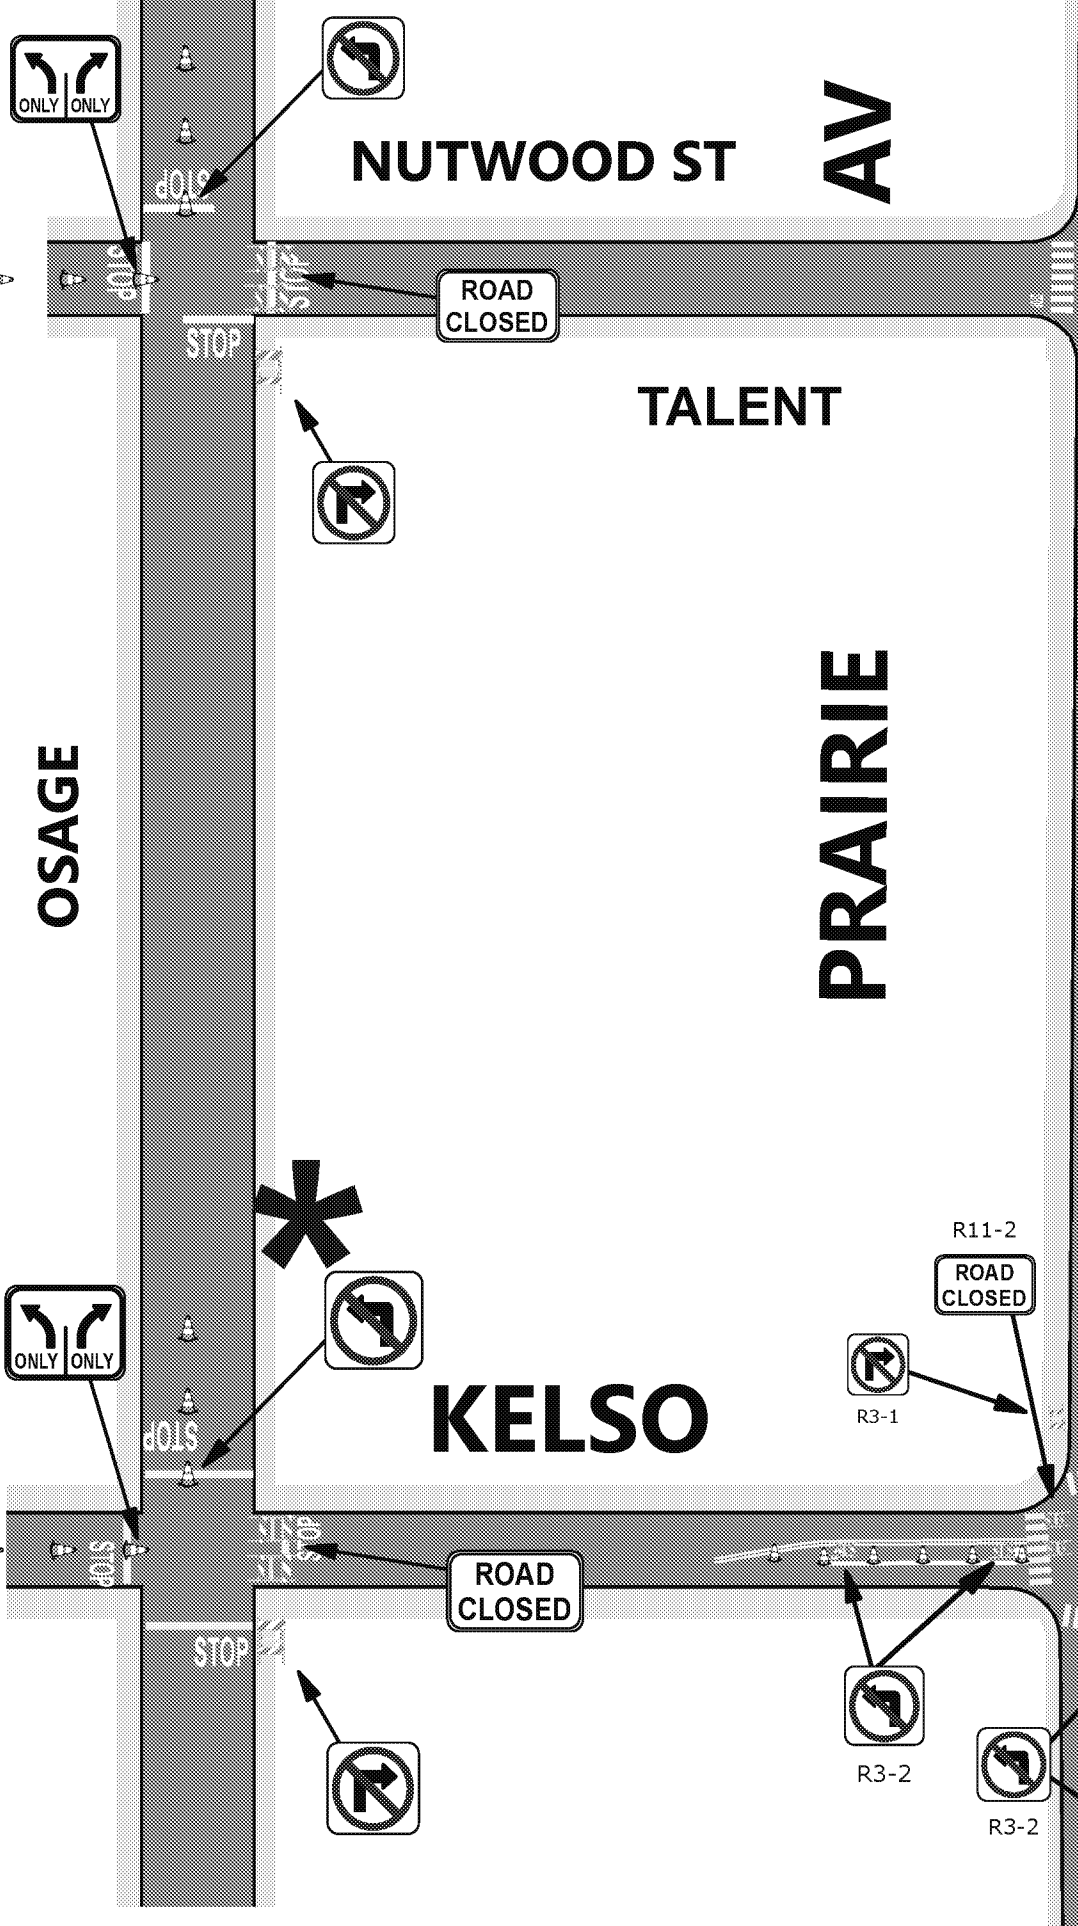

MANCHESTER BL

NUTWOOD ST AV

TALENT

PRAIRIE

KELSO

ENGASO

R11-2
ROAD
CLOSED

R3-1

R3-5
ONLY

ROAD
CLOSED

R3-2

R3-2

* CLOSED AS
NEEDED

* CLOSED AS
NEEDED

**A+ TRAFFIC
MANAGEMENT, INC**

OFFICE: (213) 747-0215