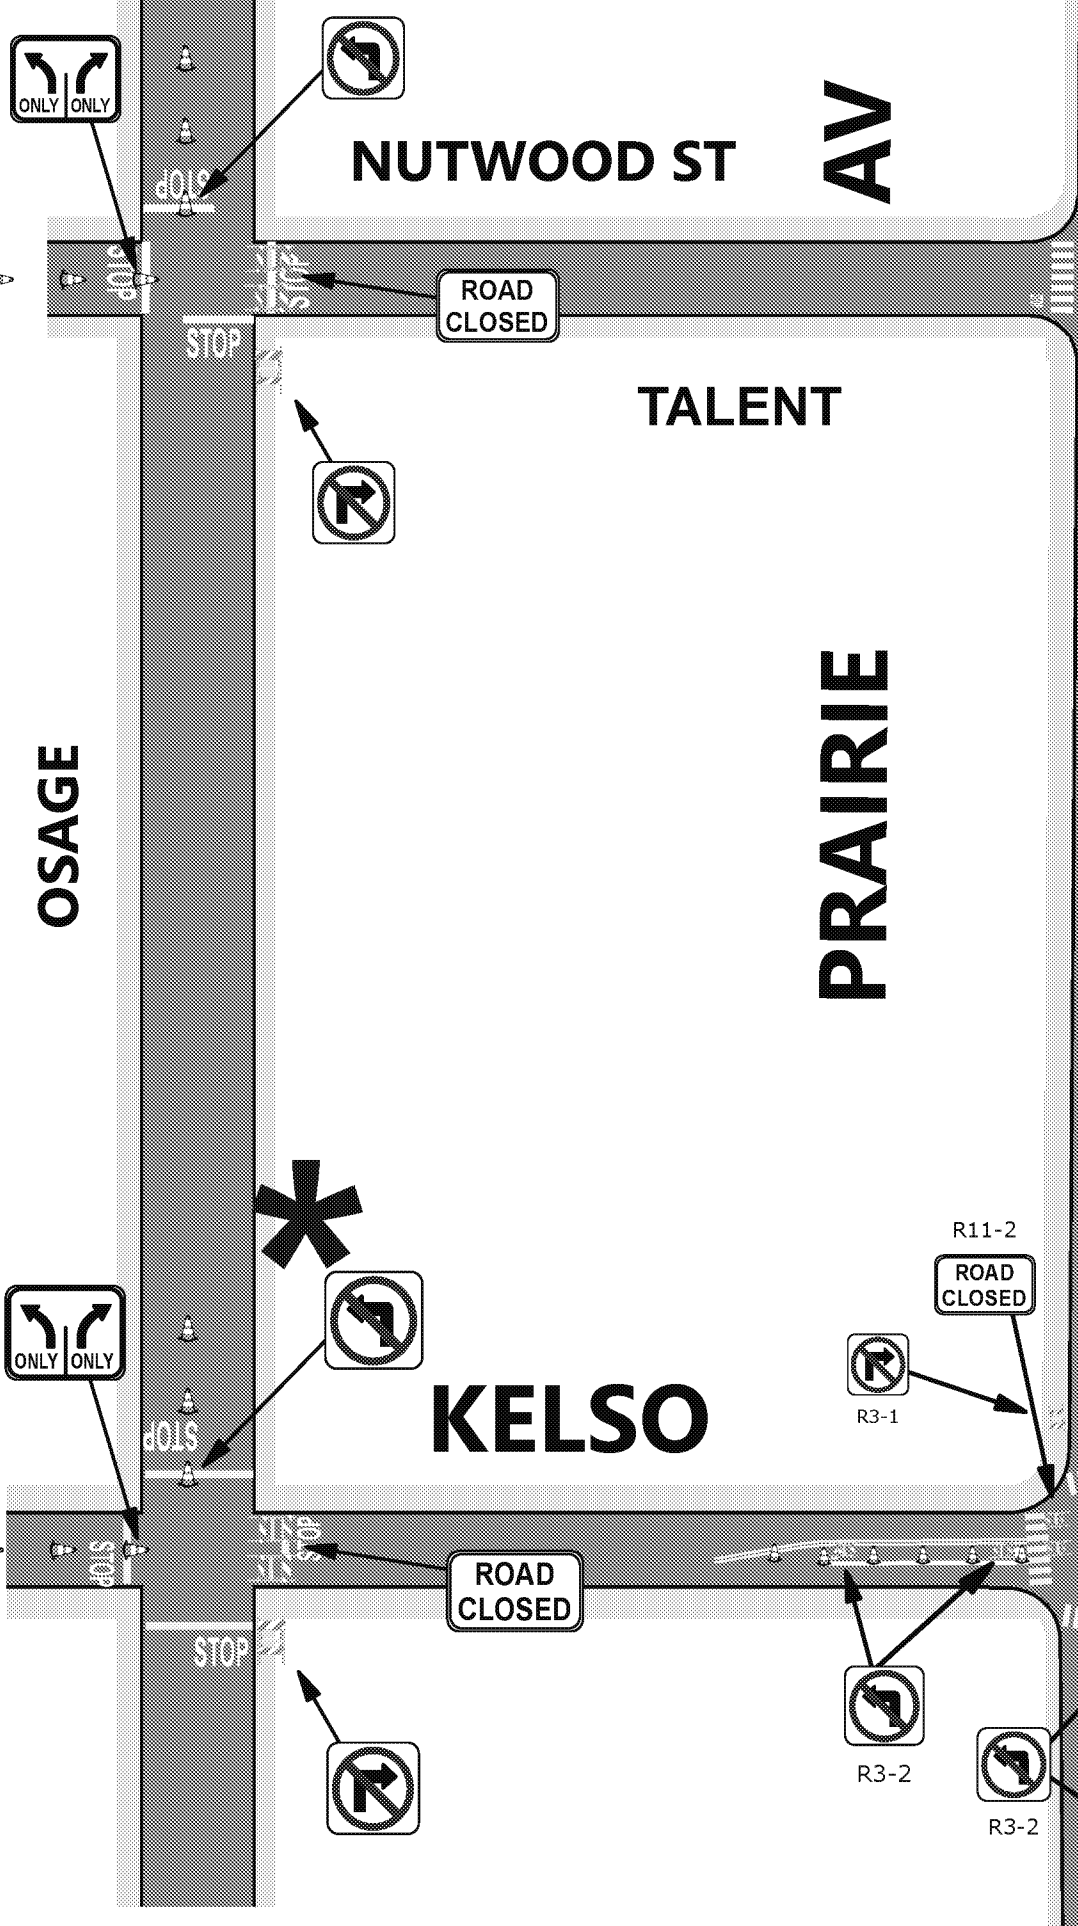

MANCHESTER BL

A+ TRAFFIC MANAGEMENT, INC
 OFFICE: (213) 747-0215

FORUM TCP A (6,000 OR LESS)
 SCALE: NOT TO SCALE
 DRAWN BY: S.F.

PRAIRIE/ OSAGE INBOUND
 SHEET NO: **4 OF 11**
 © A+ TRAFFIC MANAGEMENT INC, 2018- 2019. ALL RIGHTS RESERVED