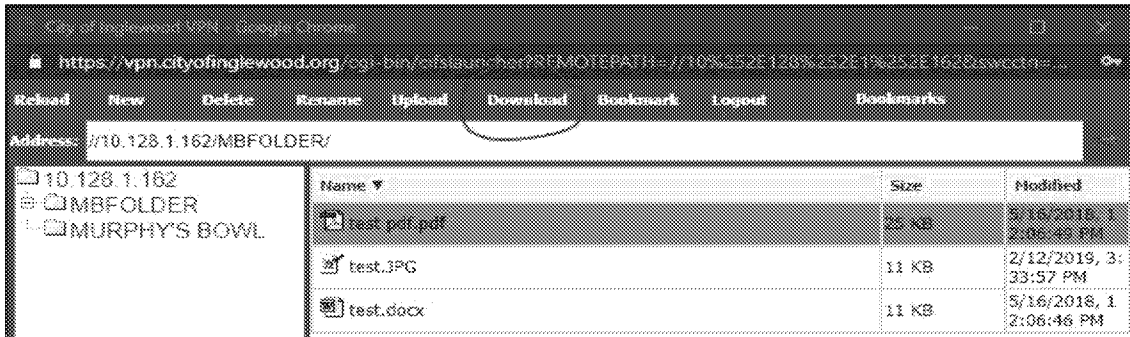

1. In order to download a document, single click the file you would like so that it highlighted and select the download button at the top of the page