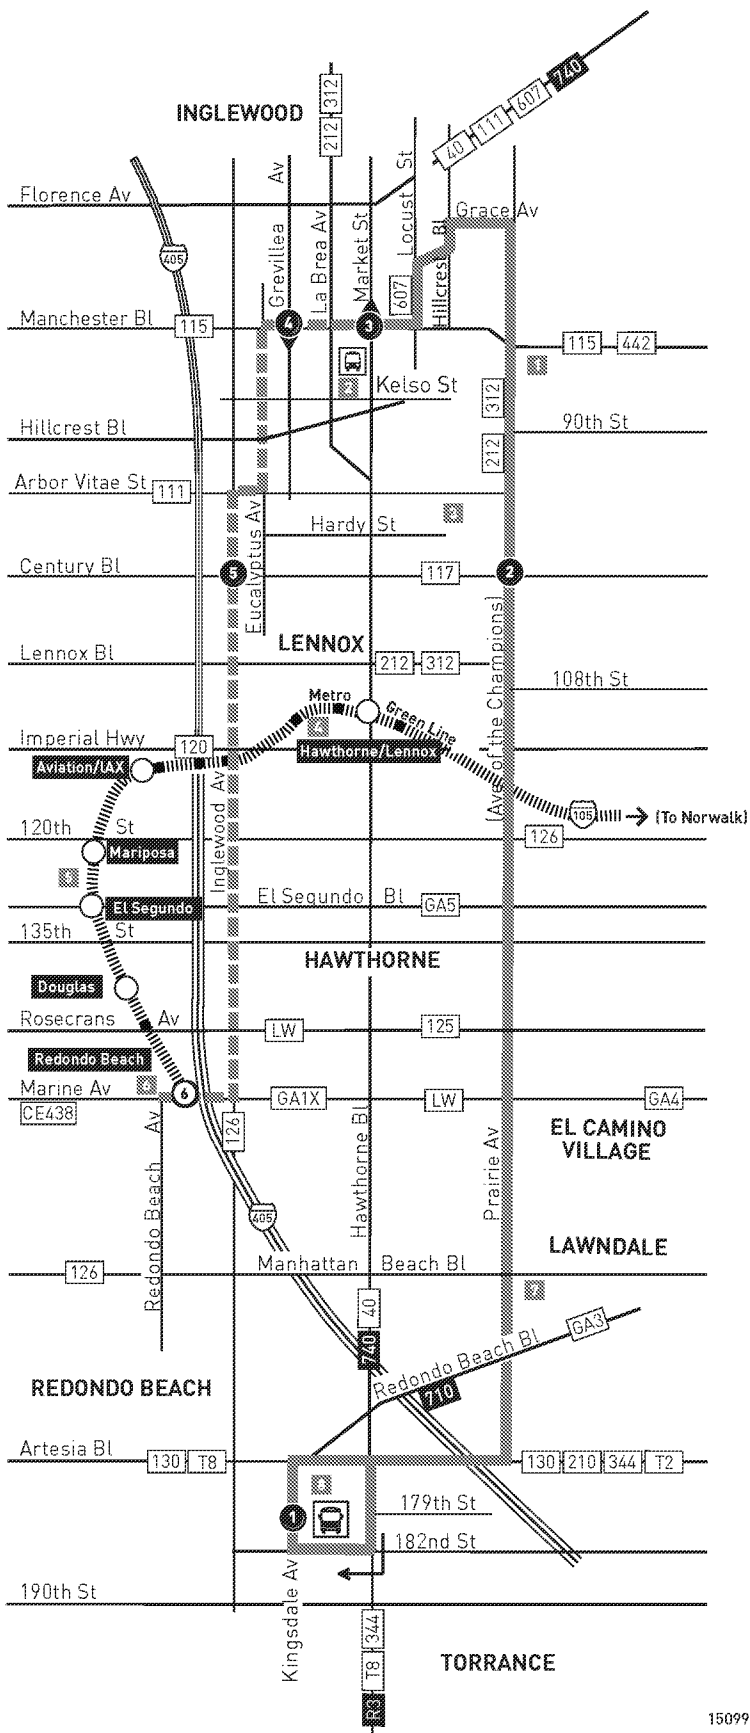

LEGEND

- Line 211 Route
- Line 215 Route
- Timepoint
- Single Direction Timepoint
- Metro Rail
- Metro Rail Station
- Metro Rail Station & Timepoint
- Transit Center
- BC Beach Cities Transit
- CE LADOT Commuter Express
- GA GTrans (Gardena)
- LW Lawndale Beat
- R Rapid
- T Torrance Transit

MAP NOTES

- The Forum**
Metro 115, 211, 212, 312, 442
- Inglewood Transit Center**
Metro 40, 111, 442, 607, 740
- Centinela Hospital Medical Center**
LN Lennox
- Hawthorne/Lennox Station**
Metro Green Line
Metro 40, 126, 212, 312, 442, 740; LN Lennox
- El Segundo Station**
Metro Green Line; CE 574; T8
- Redondo Beach Station**
Metro Green Line
Metro 126; BC102; CE438, CE574; GA1X; LW
- Alondra Park**
- South Bay Galleria**
Metro 40, 130, 210, 211, 344, 710, 740; BC102; GA3; LW; R3; T2, T8

Monday through Friday

Effective Jun 29 2019

211/215

Northbound via 211 (Approximate Times)

Southbound via 215 (Approximate Times)

REDONDO BEACH	INGLEWOOD			REDONDO BEACH
①	②	③	④	⑤
South Bay Galleria	Prairie & Century	Manchester & Market	Inglewood & Century	Redondo Beach Station
5:54A	6:15A	5:56A 6:25 A 6:54	6:03A 6:32 7:02	6:18A 6:47 7:22
6:31 7:03 7:39 8:10 8:55A	6:53 7:26 8:04 8:34 9:18A	7:03 7:38 8:15 8:45 9:29A	7:12 7:49 8:25 8:54A	7:32 8:06 8:44 9:13
NO MIDDAY SERVICE				
2:50P 3:36 4:21 4:44 5:24 6:15P	B 3:18P 3:22 4:04 4:49 5:13 5:52 6:40P	3:31P 3:35 4:16 5:01 5:26 6:04 6:49P	3:45P 4:26 5:11 5:36 6:13 6:57P	4:02P 4:43 5:29 5:54 6:31 7:15P

Special Notes

- A** Trip originates at Van Nuys and Foothill 2-3 minutes before time shown.
- B** Trip ends at Foothill and Terra Bella 4 minutes after time shown.
- C** Trip operates on school days only. Please phone Metro Information Center for exact days of operation.