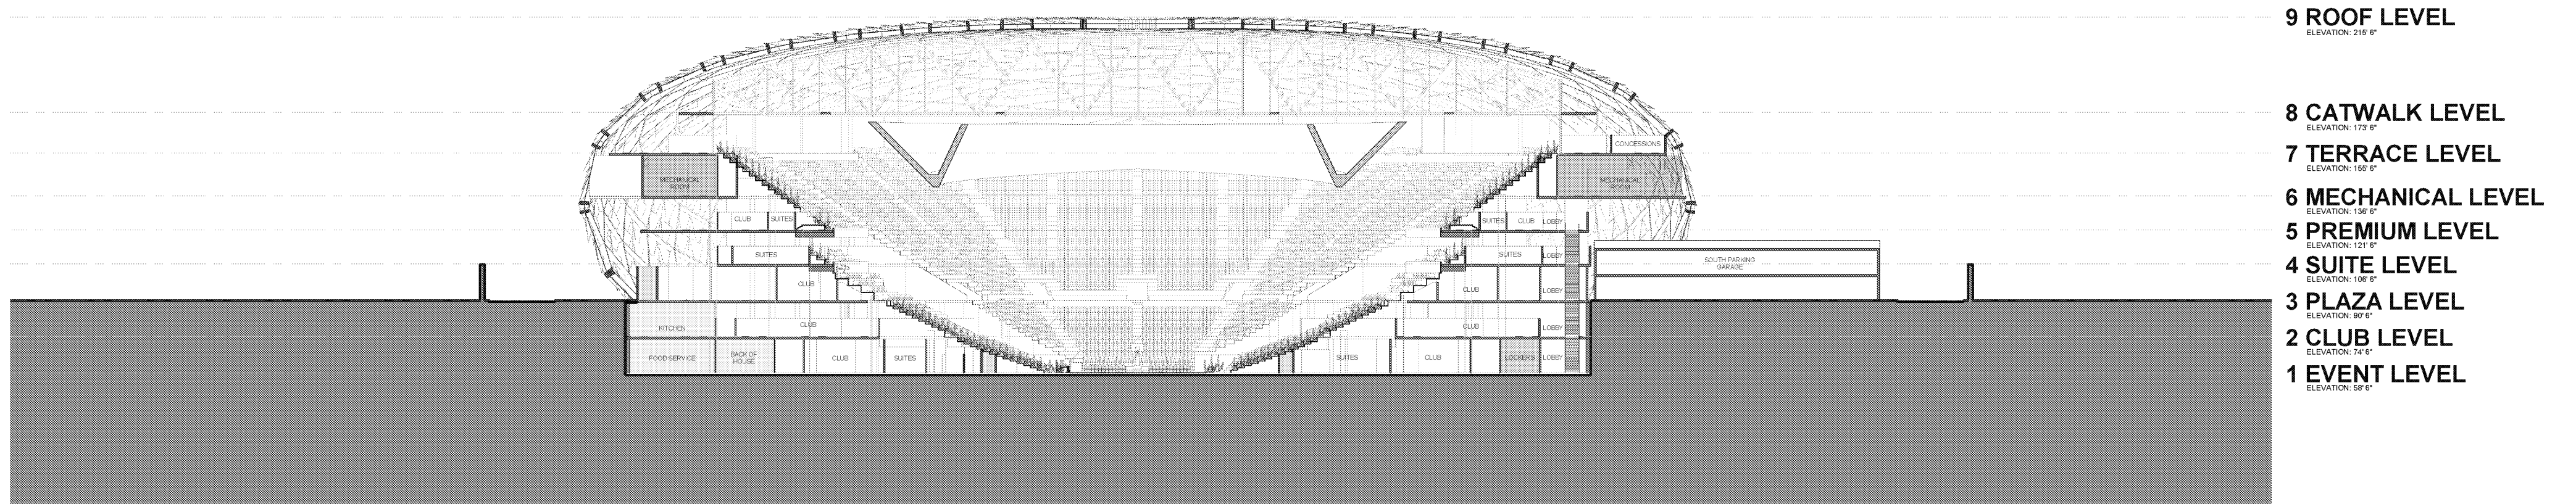

LEGEND

- FOOD SERVICE
- CONCESSIONS
- MEP / DATA / JAN
- STORAGE/EQUIPMENT/UTILITY
- BACK OF HOUSE
- PERFORMERS & LOCKER ROOMS
- PREMIUM SPACES
- PREMIUM CIRCULATION
- RESTROOMS & FAN SUPPORT
- EVENT FLOOR
- PRIMARY CIRCULATION

LEGEND

- FOOD SERVICE
- CONCESSIONS
- BACK OF HOUSE
- PREMIUM SPACES
- PREMIUM CIRCULATION
- TENANT
- TEAM
- TEAM CIRCULATION
- EVENT FLOOR
- PRIMARY CIRCULATION
- DOCK