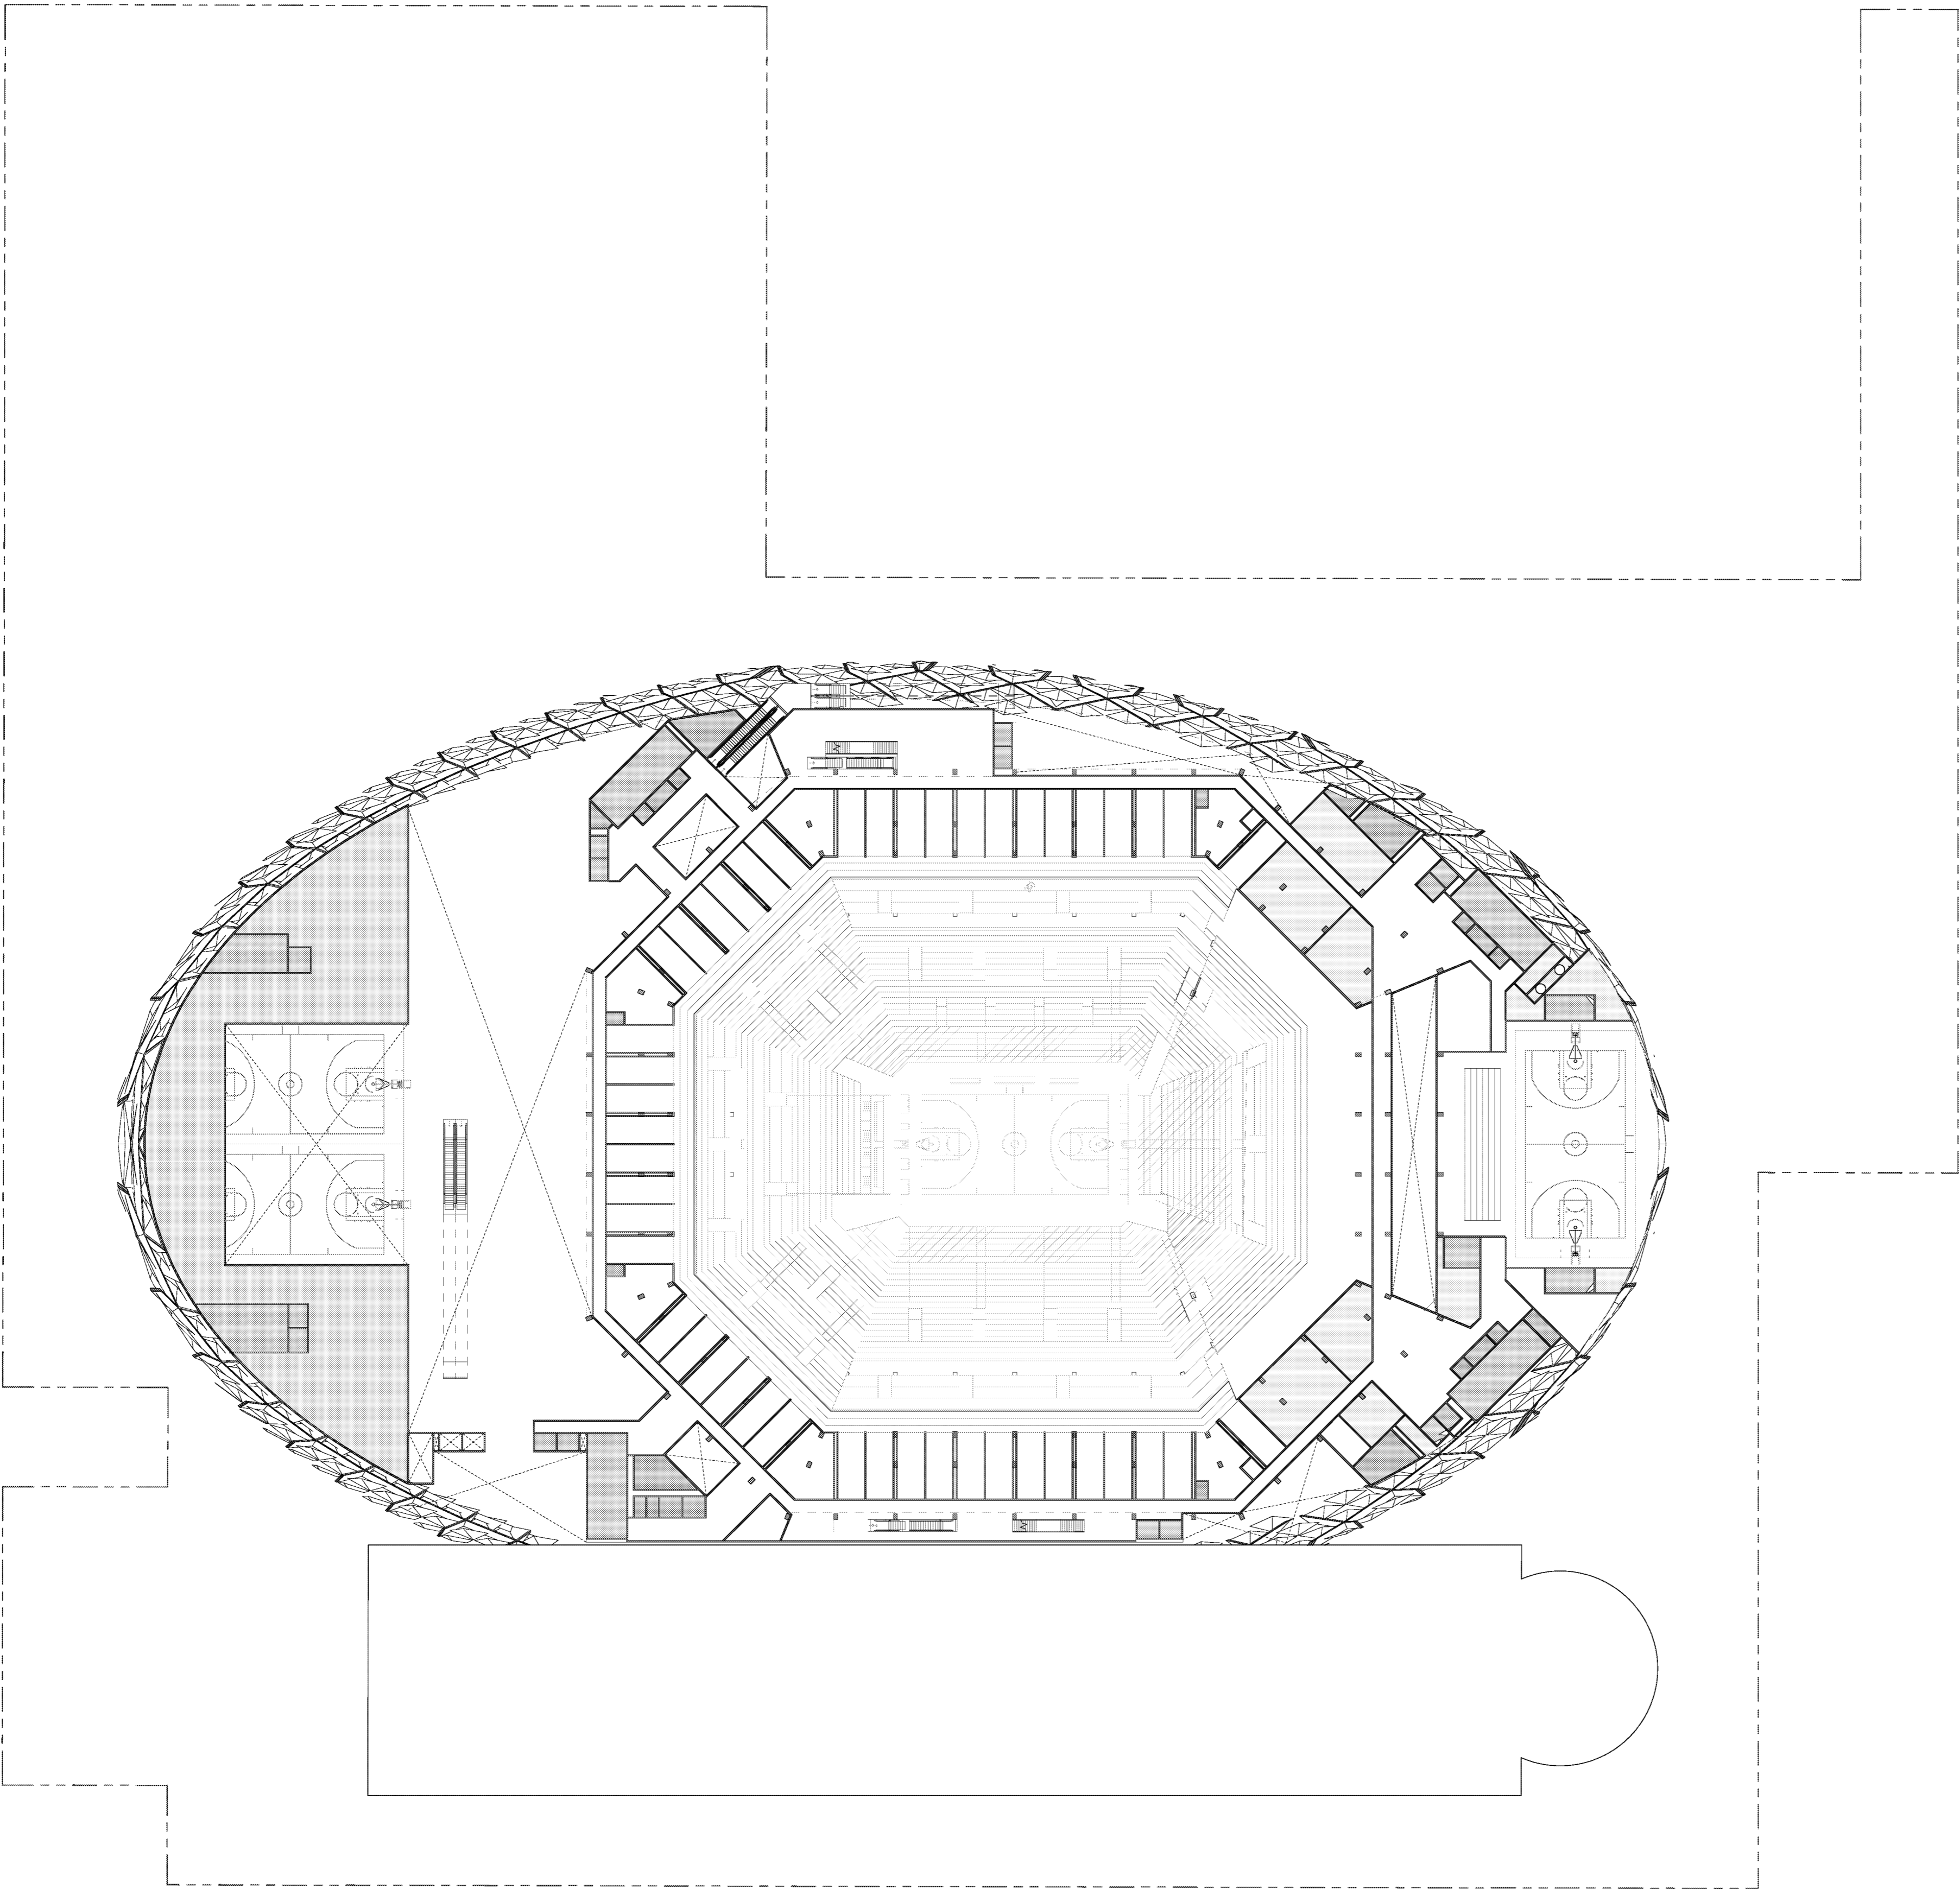

LEGEND

- FOOD SERVICE
- MEP / DATA / JAN
- STORAGE/EQUIPMENT/UTILITY
- BACK OF HOUSE
- PERFORMER & LOCKER ROOM
- PREMIUM SPACES
- PREMIUM CIRCULATION
- PRESS / MEDIA
- RESTROOMS & FAN SUPPORT
- TEAM
- TEAM CIRCULATION
- EVENT FLOOR
- PRIMARY CIRCULATION
- DOCK
- VERTICAL CIRCULATION
- SECURITY

EVENT LEVEL

LEGEND

- FOOD SERVICE
- MEP / DATA / JAN
- STORAGE/EQUIPMENT/UTILITY
- BACK OF HOUSE
- PREMIUM SPACES
- PREMIUM CIRCULATION
- TEAM
- PRIMARY CIRCULATION
- VERTICAL CIRCULATION

CLUB LEVEL

LEGEND

PLAZA LEVEL

LEGEND

- FOOD SERVICE
- CONCESSIONS
- MEP / DATA / JAN
- BACK OF HOUSE
- PREMIUM SPACES
- PREMIUM CIRCULATION
- TENANT
- RESTROOMS & FAN SUPPORT
- PRIMARY CIRCULATION
- VERTICAL CIRCULATION

SUITE LEVEL