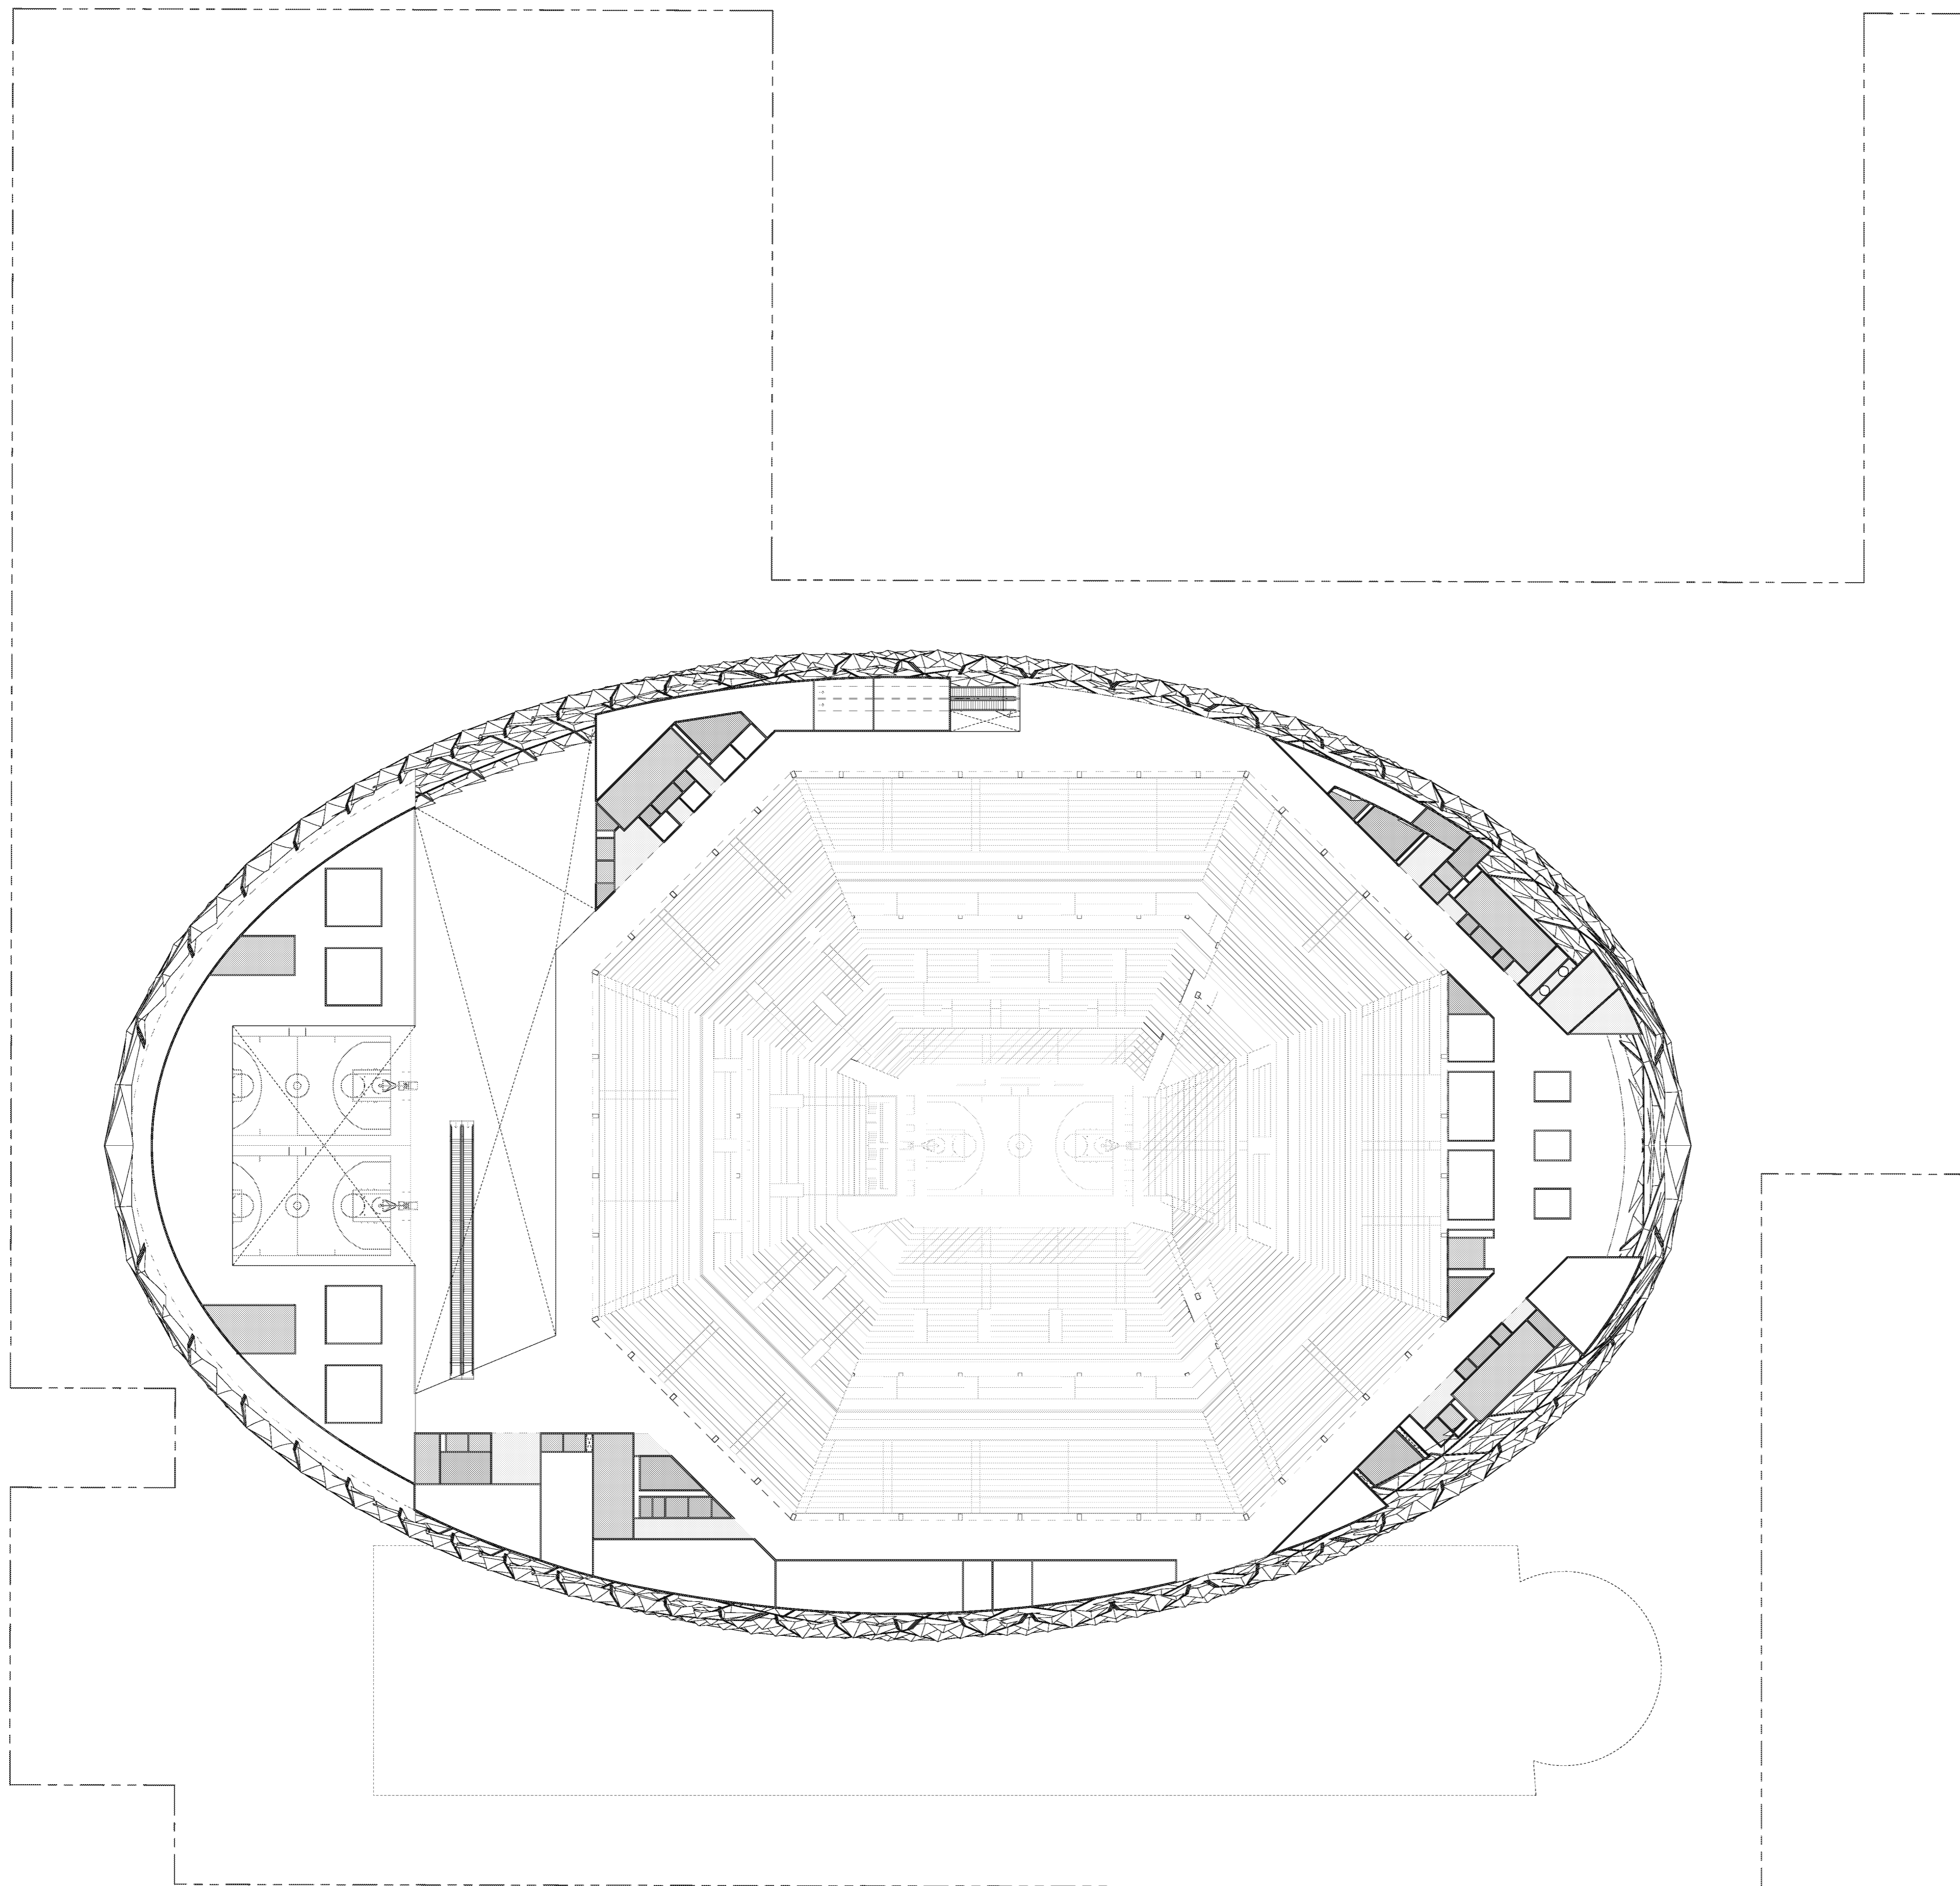

MECHANICAL LEVEL

LEGEND

- FOOD SERVICE
- CONCESSIONS
- MEP / DATA / JAN
- BACK OF HOUSE
- RESTROOMS & FAN SUPPORT
- PRIMARY CIRCULATION
- SECONDARY CIRCULATION
- VERTICAL CIRCULATION

TERRACE LEVEL