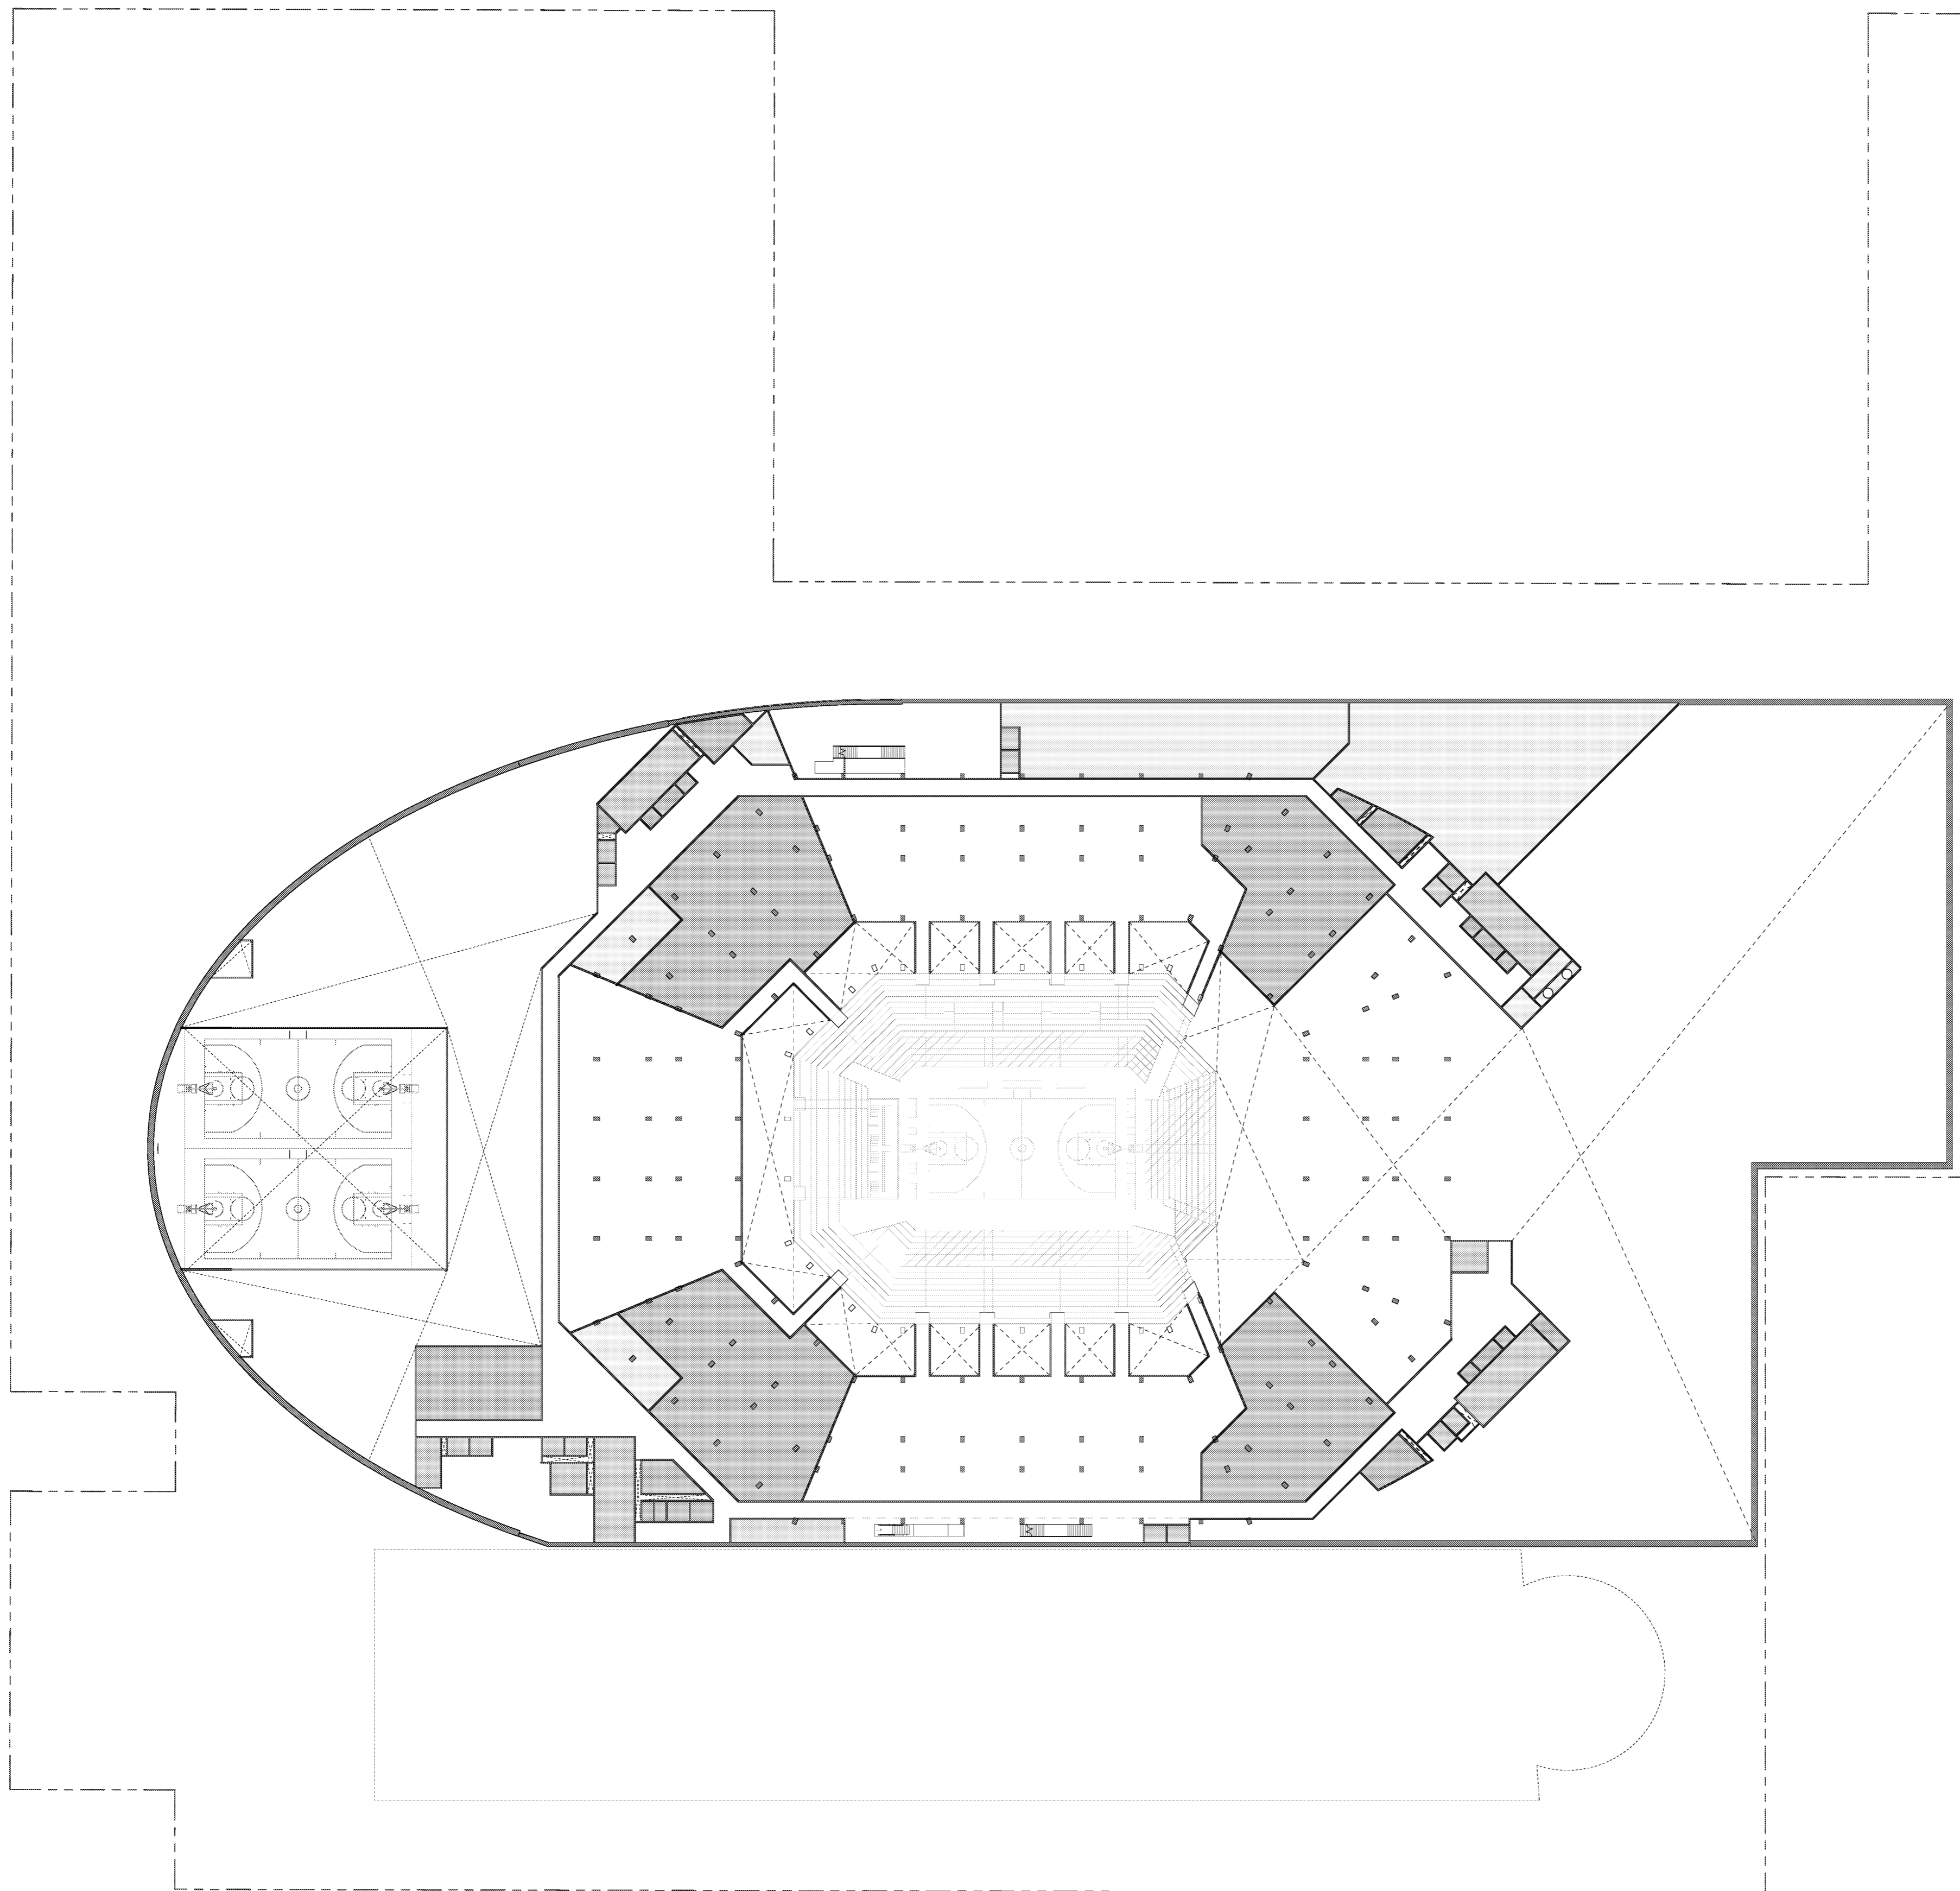

LEGEND

- FOOD SERVICE
- MEP / DATA / JAN
- STORAGE/EQUIPMENT/UTILITY
- BACK OF HOUSE
- PERFORMER & LOCKER ROOM
- PREMIUM SPACES
- PREMIUM CIRCULATION
- PRESS / MEDIA
- RESTROOMS & FAN SUPPORT
- TEAM
- TEAM CIRCULATION
- EVENT FLOOR
- PRIMARY CIRCULATION
- DOCK
- VERTICAL CIRCULATION
- SECURITY

EVENT LEVEL

LEGEND

- FOOD SERVICE
- MEP / DATA / JAN
- STORAGE/EQUIPMENT/UTILITY
- BACK OF HOUSE
- PREMIUM SPACES
- PREMIUM CIRCULATION
- TEAM
- PRIMARY CIRCULATION
- VERTICAL CIRCULATION

CLUB LEVEL

LEGEND

PLAZA LEVEL

LEGEND

- FOOD SERVICE
- CONCESSIONS
- MEP / DATA / JAN
- BACK OF HOUSE
- PREMIUM SPACES
- PREMIUM CIRCULATION
- TENANT
- RESTROOMS & FAN SUPPORT
- PRIMARY CIRCULATION
- VERTICAL CIRCULATION

SUITE LEVEL