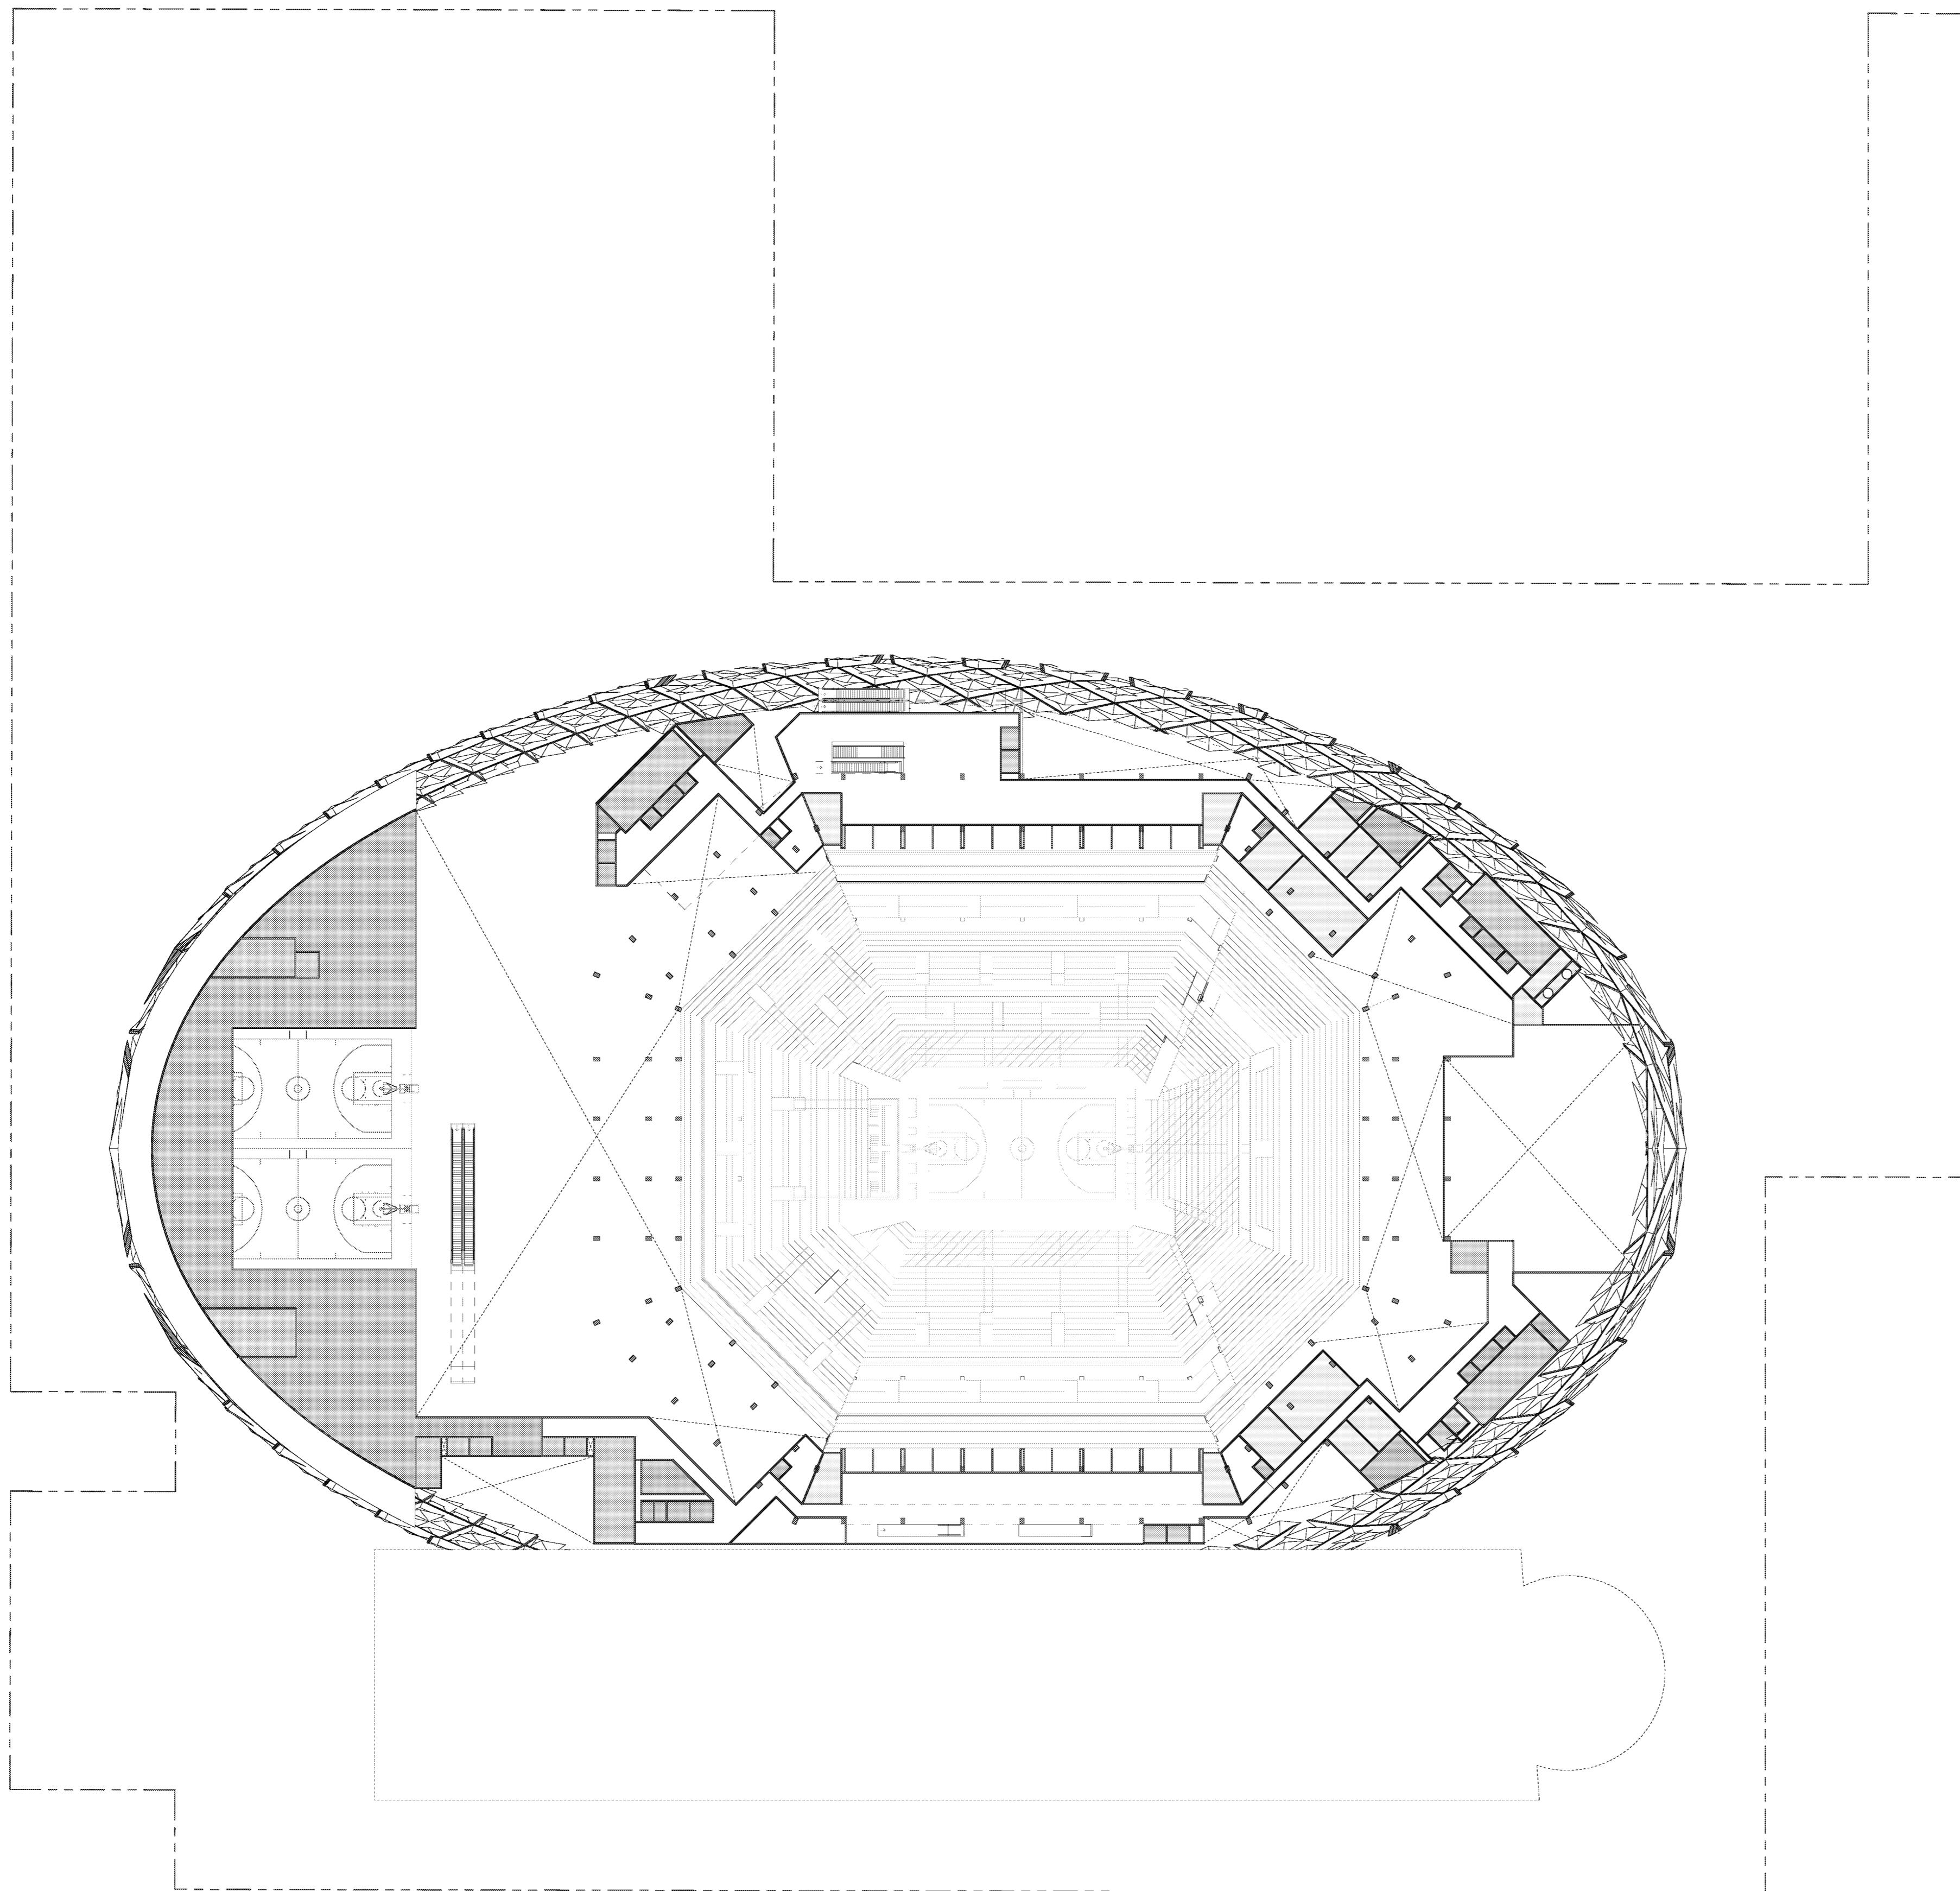

LEGEND

- FOOD SERVICE
- MEP / DATA / JAN
- STORAGE/EQUIPMENT/UTILITY
- BACK OF HOUSE
- PERFORMER & LOCKER ROOM
- PREMIUM SPACES
- PREMIUM CIRCULATION
- PRESS / MEDIA
- RESTROOMS & FAN SUPPORT
- TEAM
- TEAM CIRCULATION
- EVENT FLOOR
- PRIMARY CIRCULATION
- DOCK
- VERTICAL CIRCULATION
- SECURITY

EVENT LEVEL

LEGEND

- FOOD SERVICE
- MEP / DATA / JAN
- STORAGE/EQUIPMENT/UTILITY
- BACK OF HOUSE
- PREMIUM SPACES
- PREMIUM CIRCULATION
- TEAM
- PRIMARY CIRCULATION
- VERTICAL CIRCULATION

CLUB LEVEL

LEGEND

- FOOD SERVICE
- CONCESSIONS
- MEP / DATA / JAN
- STORAGE/EQUIPMENT/UTILITY
- BACK OF HOUSE
- PREMIUM SPACES
- PREMIUM CIRCULATION
- TENANT
- RESTROOMS & FAN SUPPORT
- TEAM
- TEAM CIRCULATION
- PRIMARY CIRCULATION
- SECONDARY CIRCULATION
- VERTICAL CIRCULATION
- SECURITY

PLAZA LEVEL

LEGEND

- FOOD SERVICE
- CONCESSIONS
- MEP / DATA / JAN
- BACK OF HOUSE
- PREMIUM SPACES
- PREMIUM CIRCULATION
- TENANT
- RESTROOMS & FAN SUPPORT
- PRIMARY CIRCULATION
- VERTICAL CIRCULATION

SUITE LEVEL