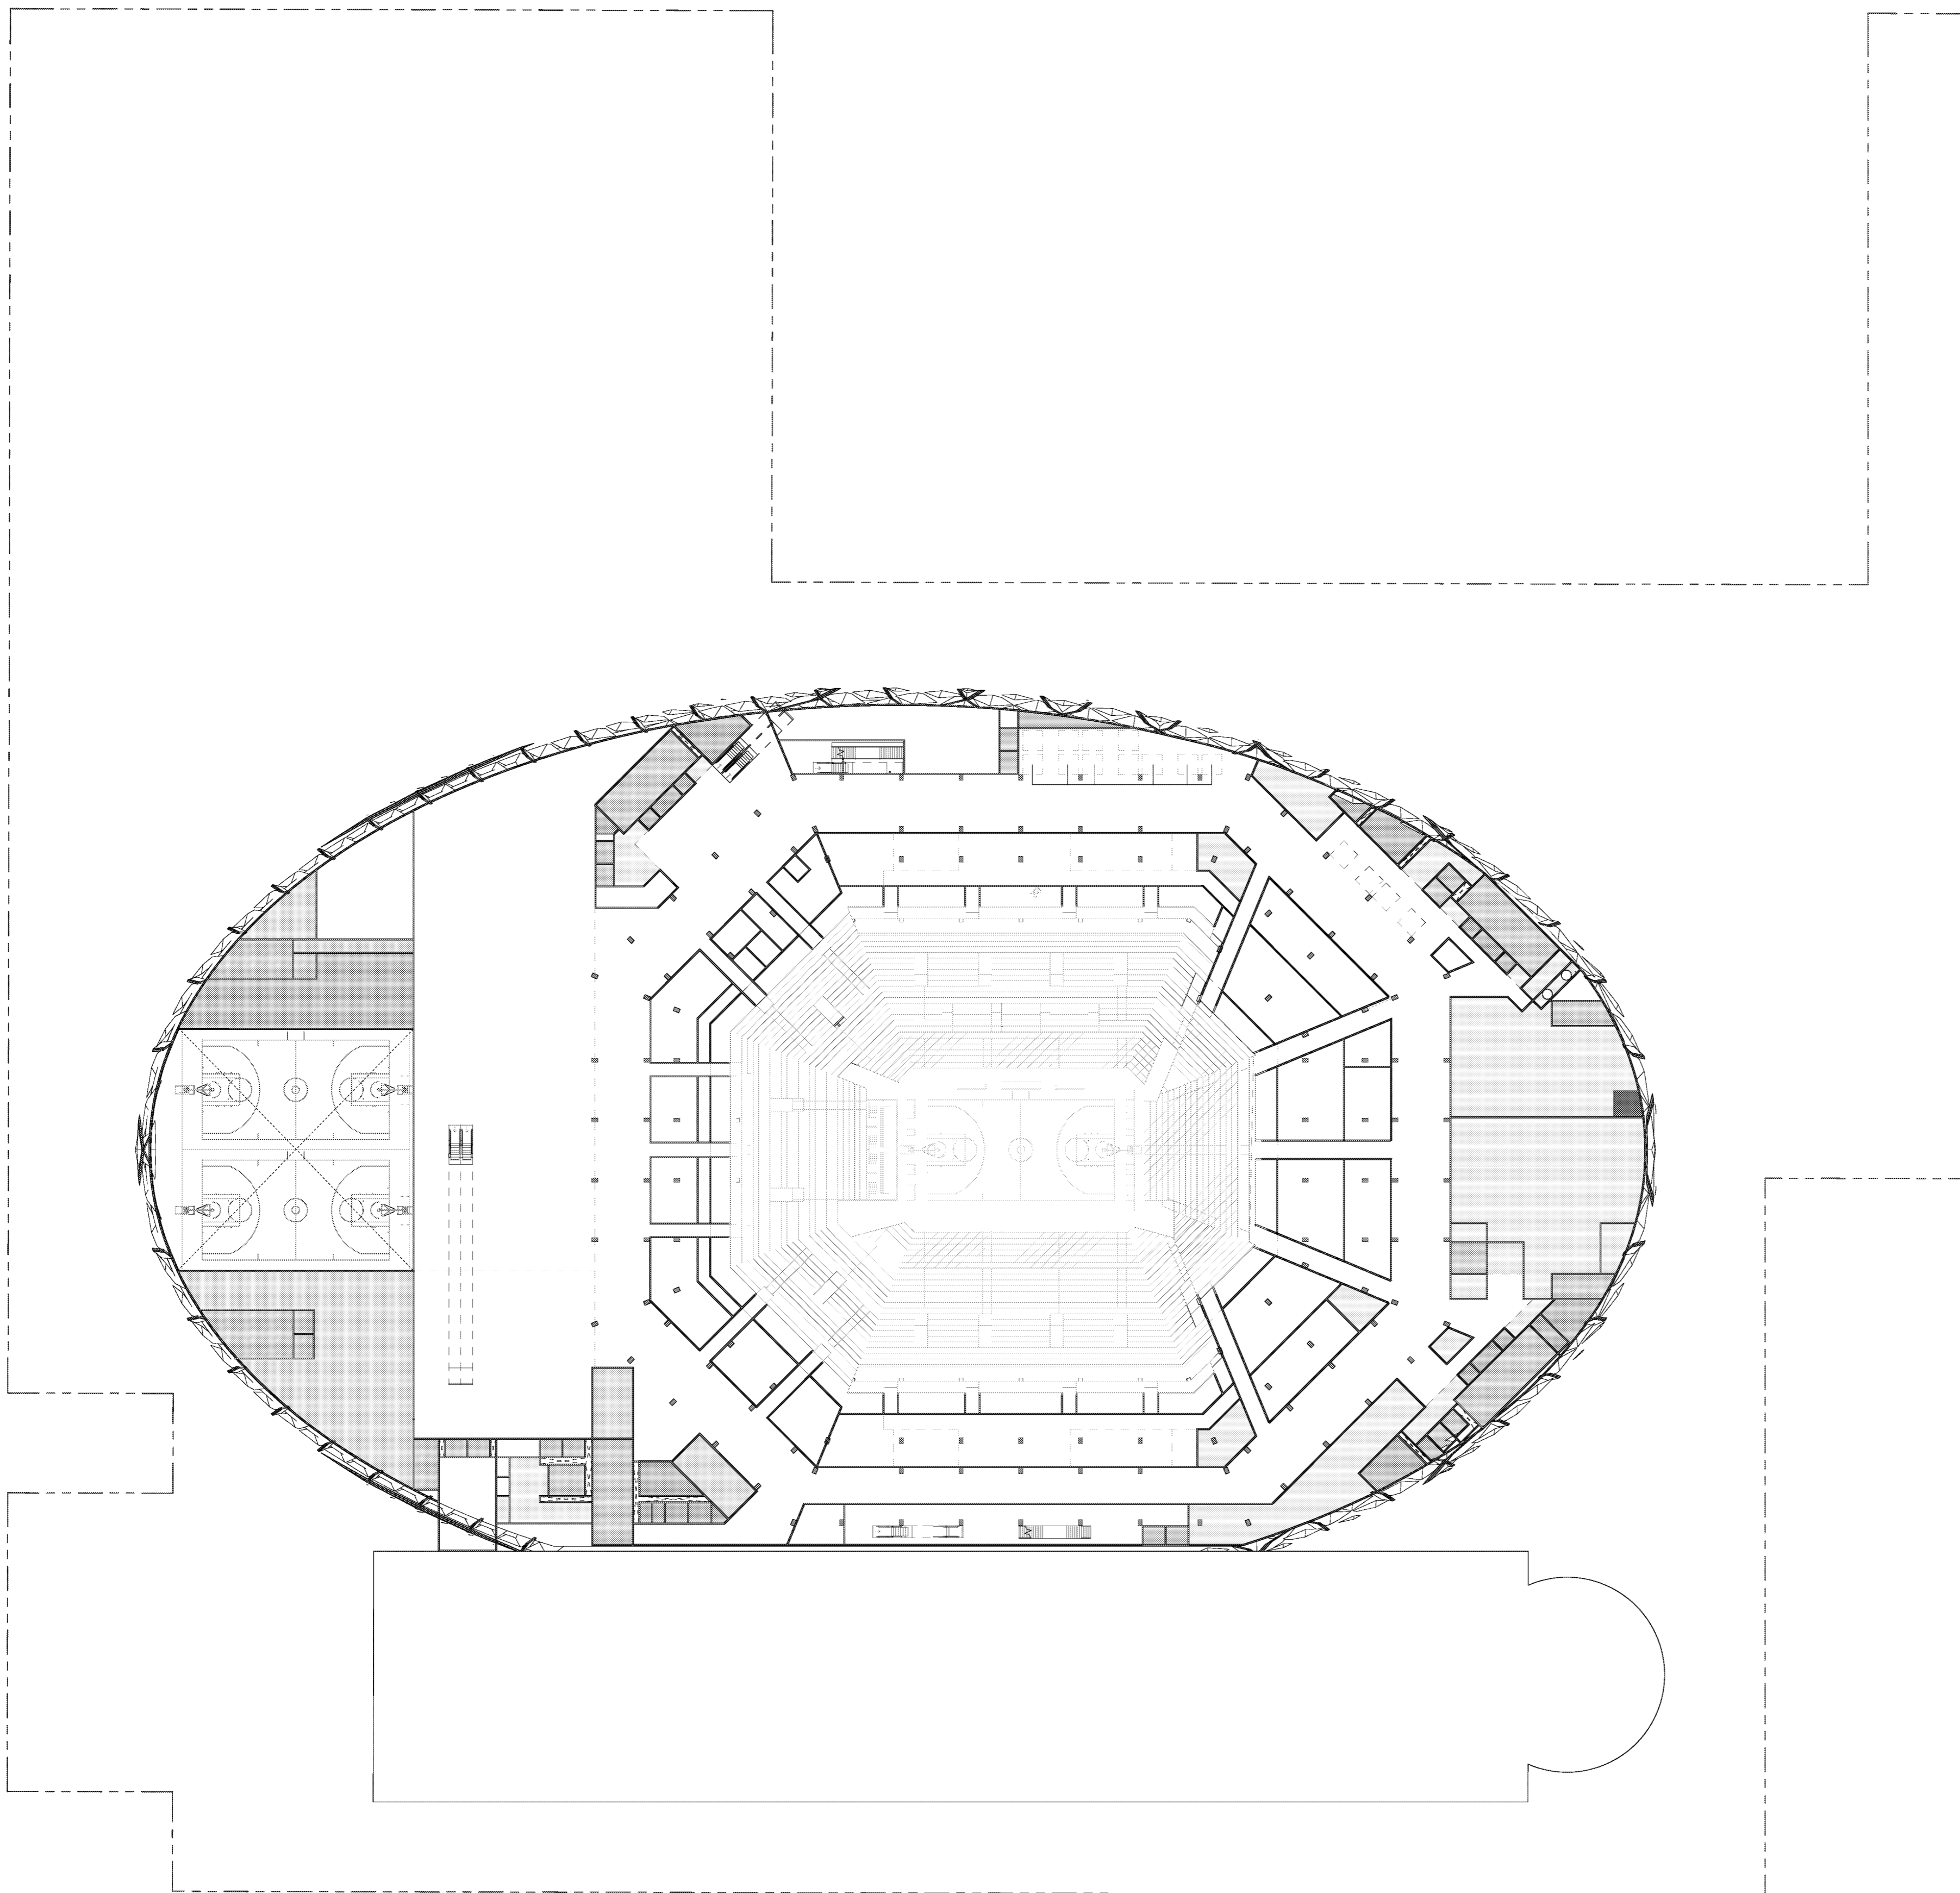

LEGEND

- FOOD SERVICE
- MEP / DATA / JAN
- STORAGE/EQUIPMENT/UTILITY
- BACK OF HOUSE
- PERFORMER & LOCKER ROOM
- PREMIUM SPACES
- PREMIUM CIRCULATION
- PRESS / MEDIA
- RESTROOMS & FAN SUPPORT
- TEAM
- TEAM CIRCULATION
- EVENT FLOOR
- PRIMARY CIRCULATION
- DOCK
- VERTICAL CIRCULATION
- SECURITY

EVENT LEVEL

LEGEND

- FOOD SERVICE
- MEP / DATA / JAN
- STORAGE/EQUIPMENT/UTILITY
- BACK OF HOUSE
- PREMIUM SPACES
- PREMIUM CIRCULATION
- TEAM
- PRIMARY CIRCULATION
- VERTICAL CIRCULATION

CLUB LEVEL

LEGEND

PLAZA LEVEL

LEGEND

- FOOD SERVICE
- CONCESSIONS
- MEP / DATA / JAN
- BACK OF HOUSE
- PREMIUM SPACES
- PREMIUM CIRCULATION
- TENANT
- RESTROOMS & FAN SUPPORT
- PRIMARY CIRCULATION
- VERTICAL CIRCULATION

SUITE LEVEL