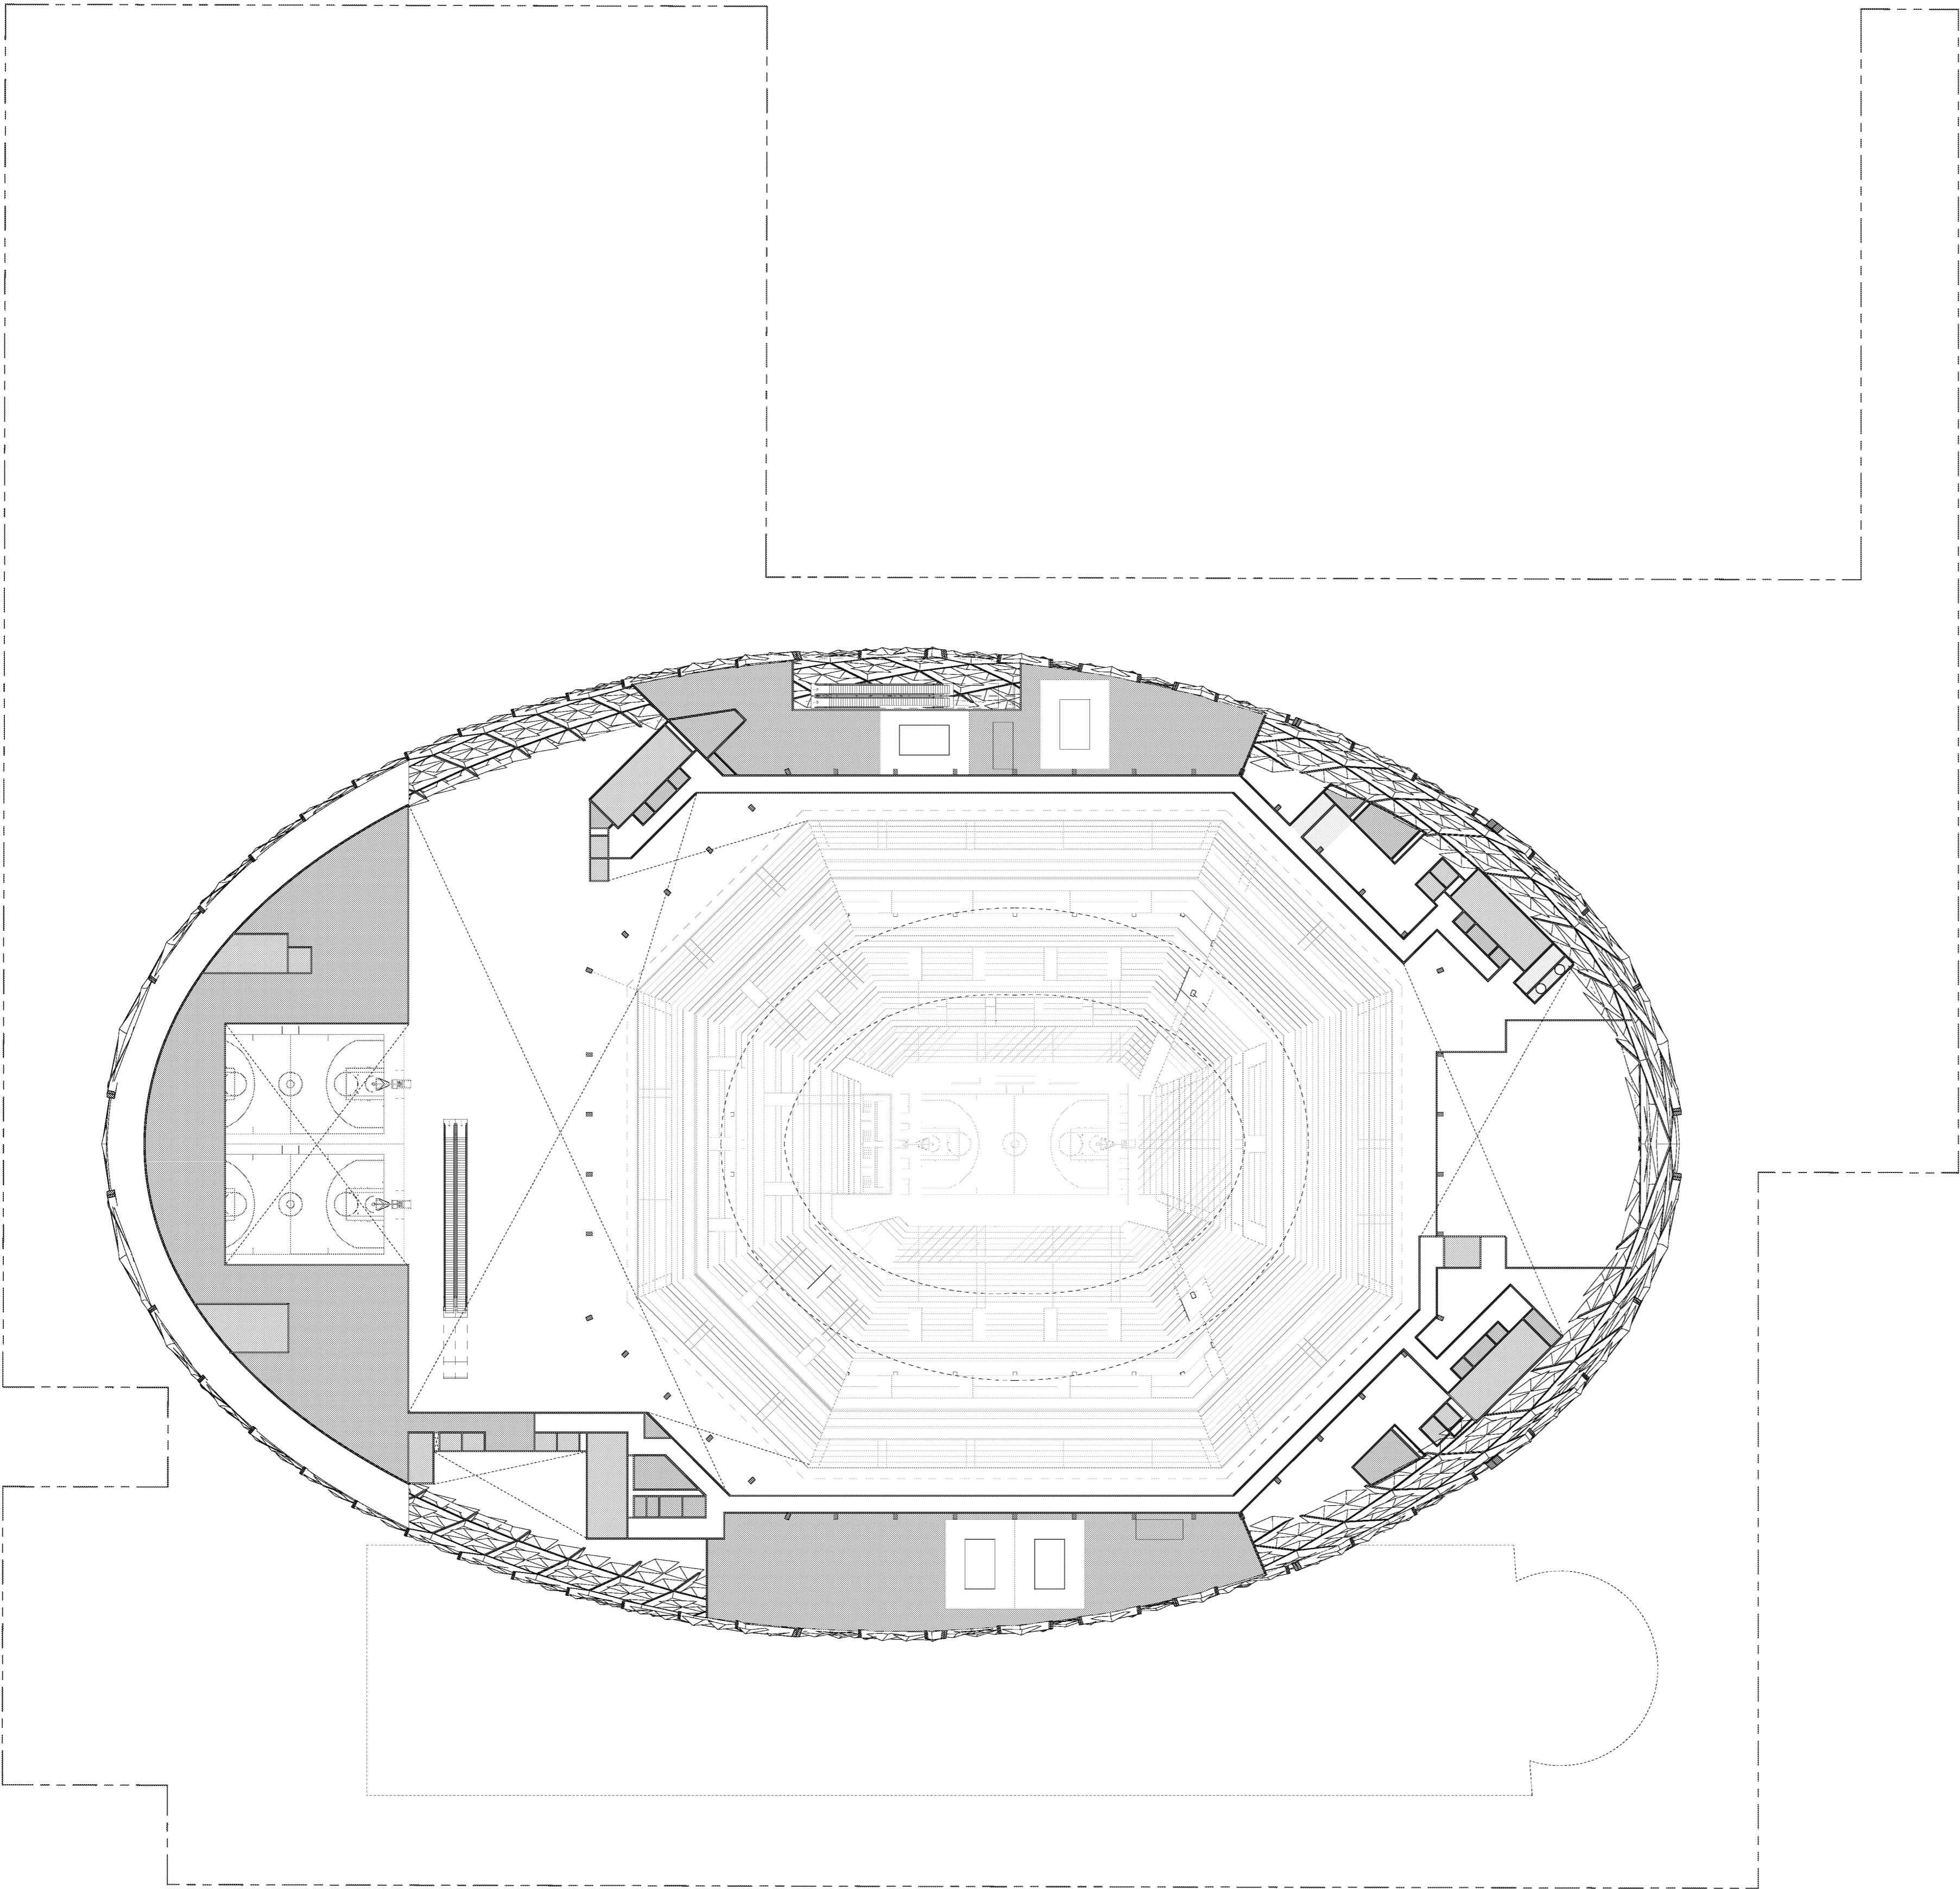

LEGEND

- MEP / DATA / JAN
- BACK OF HOUSE
- TEAM
- PRIMARY CIRCULATION
- VERTICAL CIRCULATION