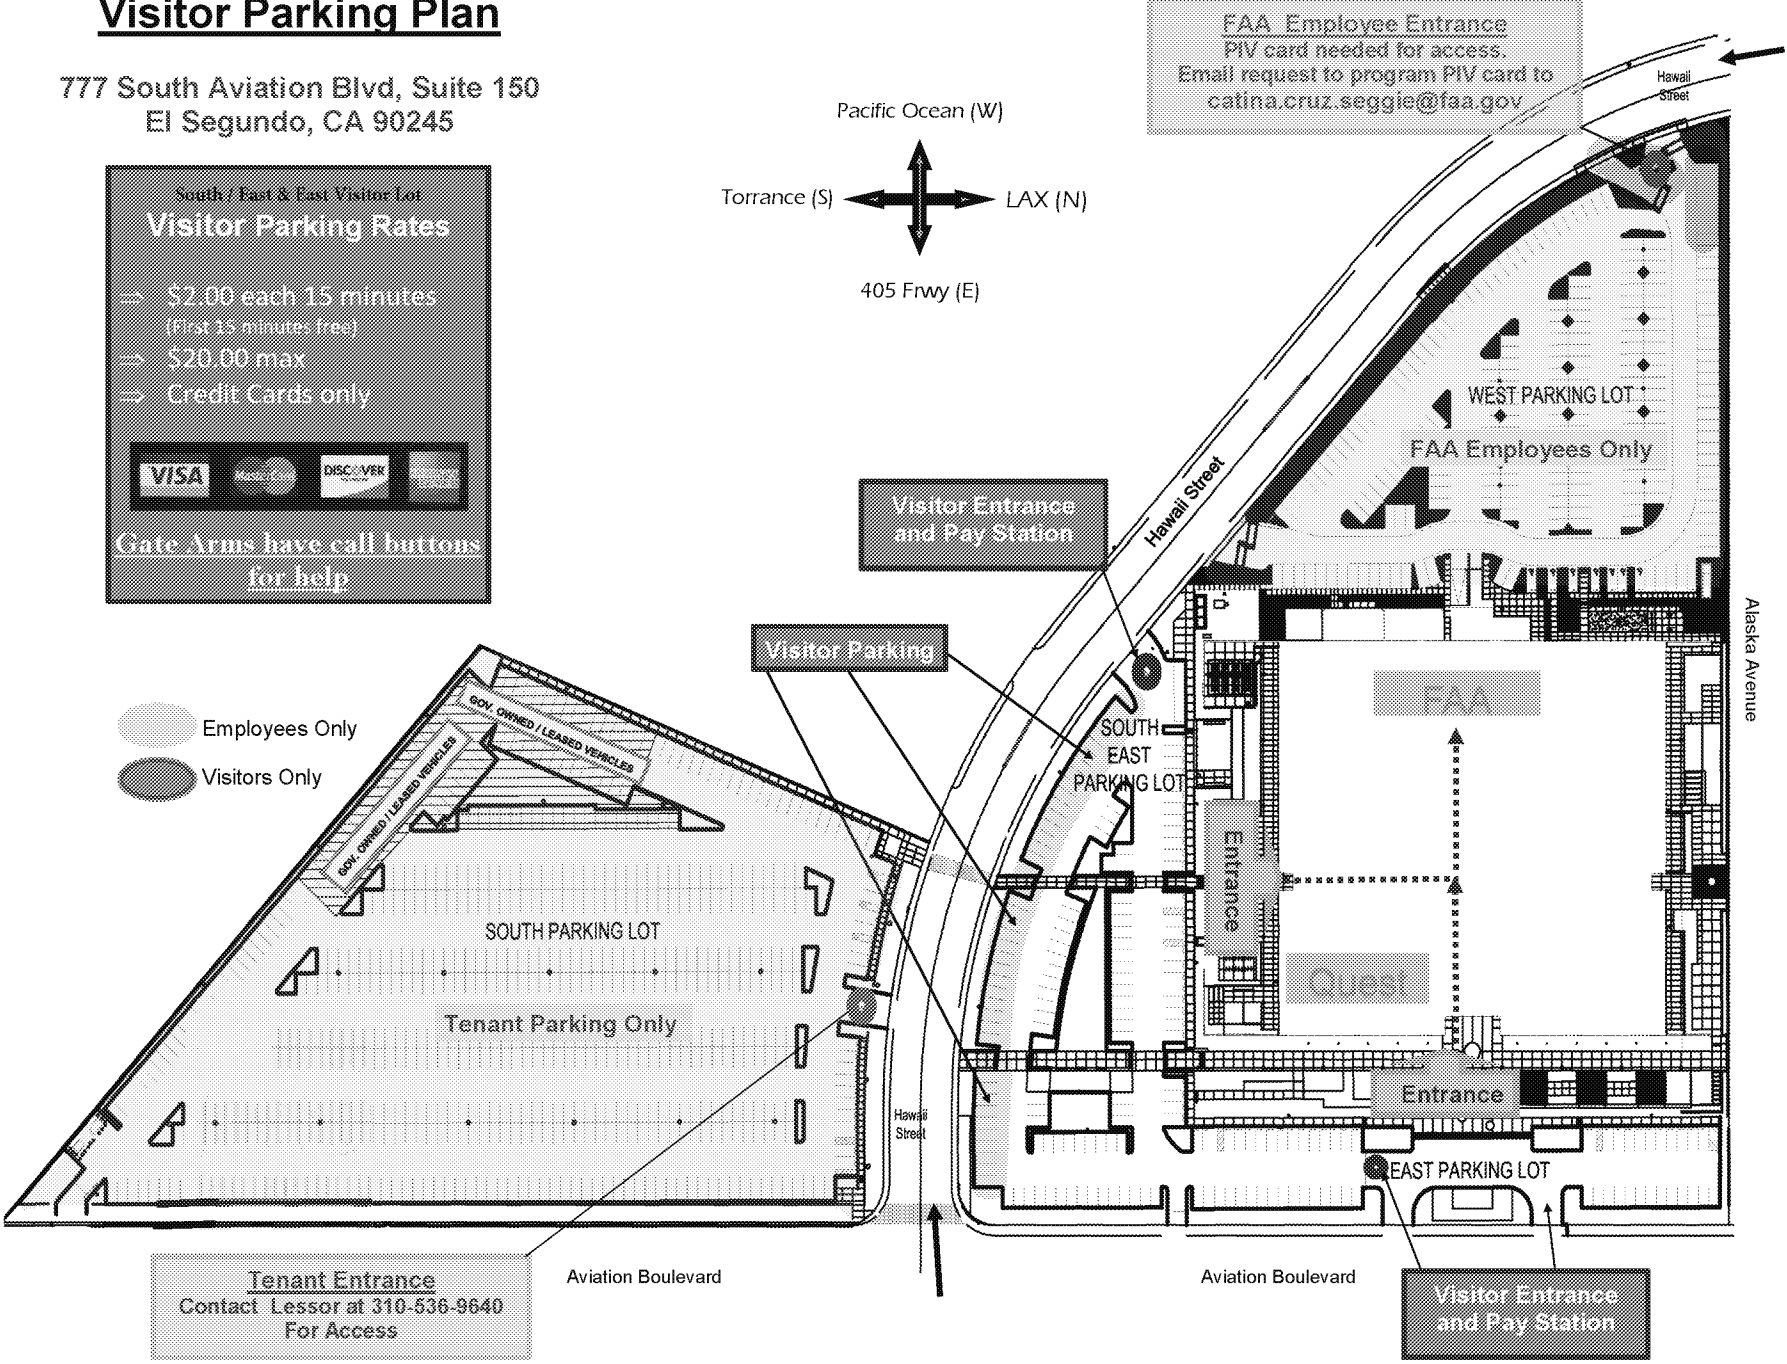

Visitor Parking Plan

777 South Aviation Blvd, Suite 150
El Segundo, CA 90245

South / East & East Visitor Lot
Visitor Parking Rates

- ⇒ \$2.00 each 15 minutes (First 15 minutes free)
- ⇒ \$20.00 max
- ⇒ Credit Cards only

Gate Arms have call buttons for help

-  Employees Only
-  Visitors Only

FAA Employee Entrance
PIV card needed for access.
Email request to program PIV card to catina.cruz.seggie@faa.gov

Tenant Entrance
Contact Lessor at 310-536-9640
For Access

Visitor Entrance and Pay Station