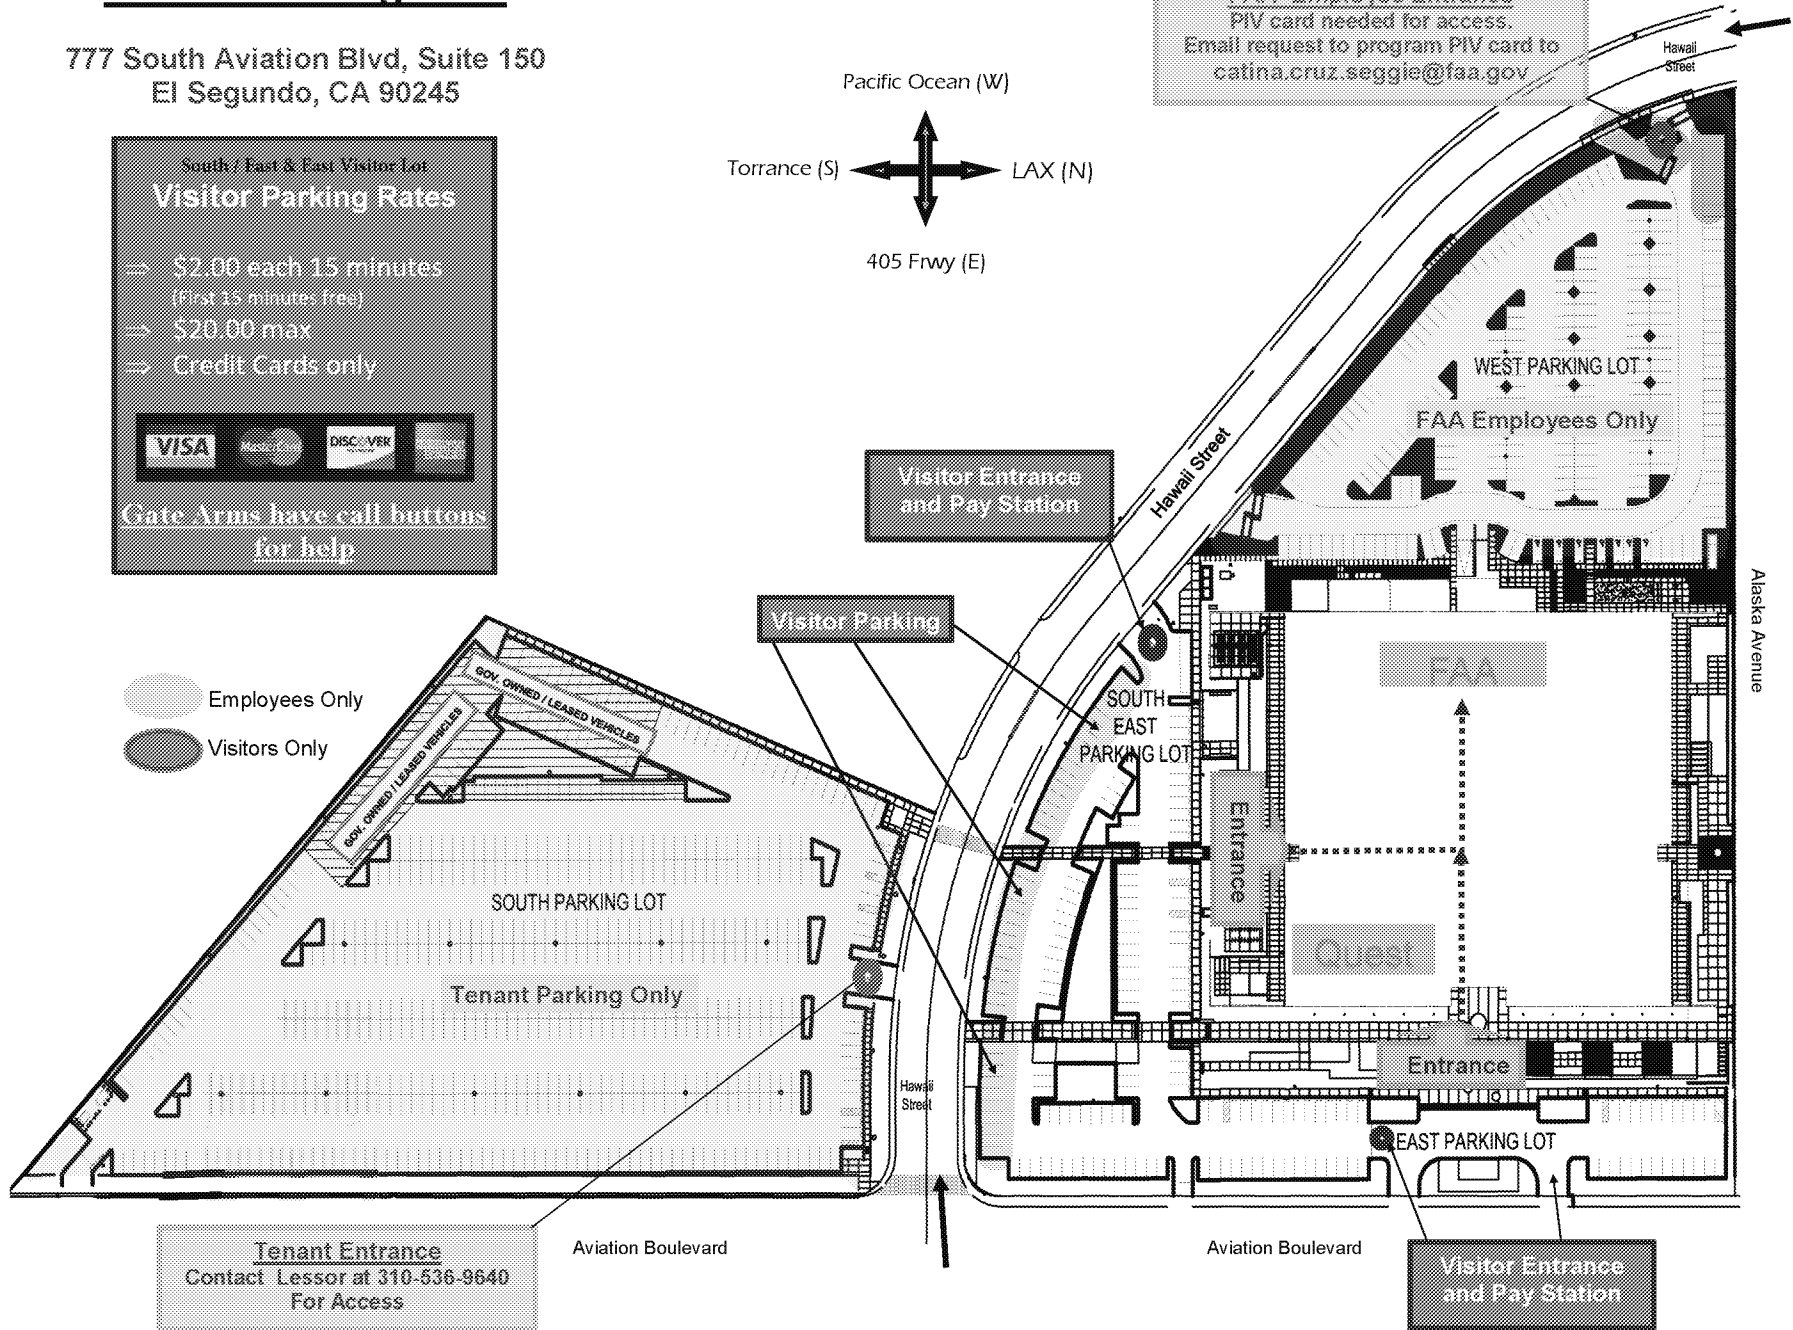

Visitor Parking Plan

777 South Aviation Blvd, Suite 150
El Segundo, CA 90245

South / East & East Visitor Lot
Visitor Parking Rates

- ⇒ \$2.00 each 15 minutes (First 15 minutes free)
- ⇒ \$20.00 max
- ⇒ Credit Cards only

Gate Arms have call buttons for help

-  Employees Only
-  Visitors Only

FAA Employee Entrance
PIV card needed for access.
Email request to program PIV card to catina.cruz.seggie@faa.gov

Tenant Entrance
Contact Lessor at 310-536-9640
For Access

Visitor Entrance and Pay Station