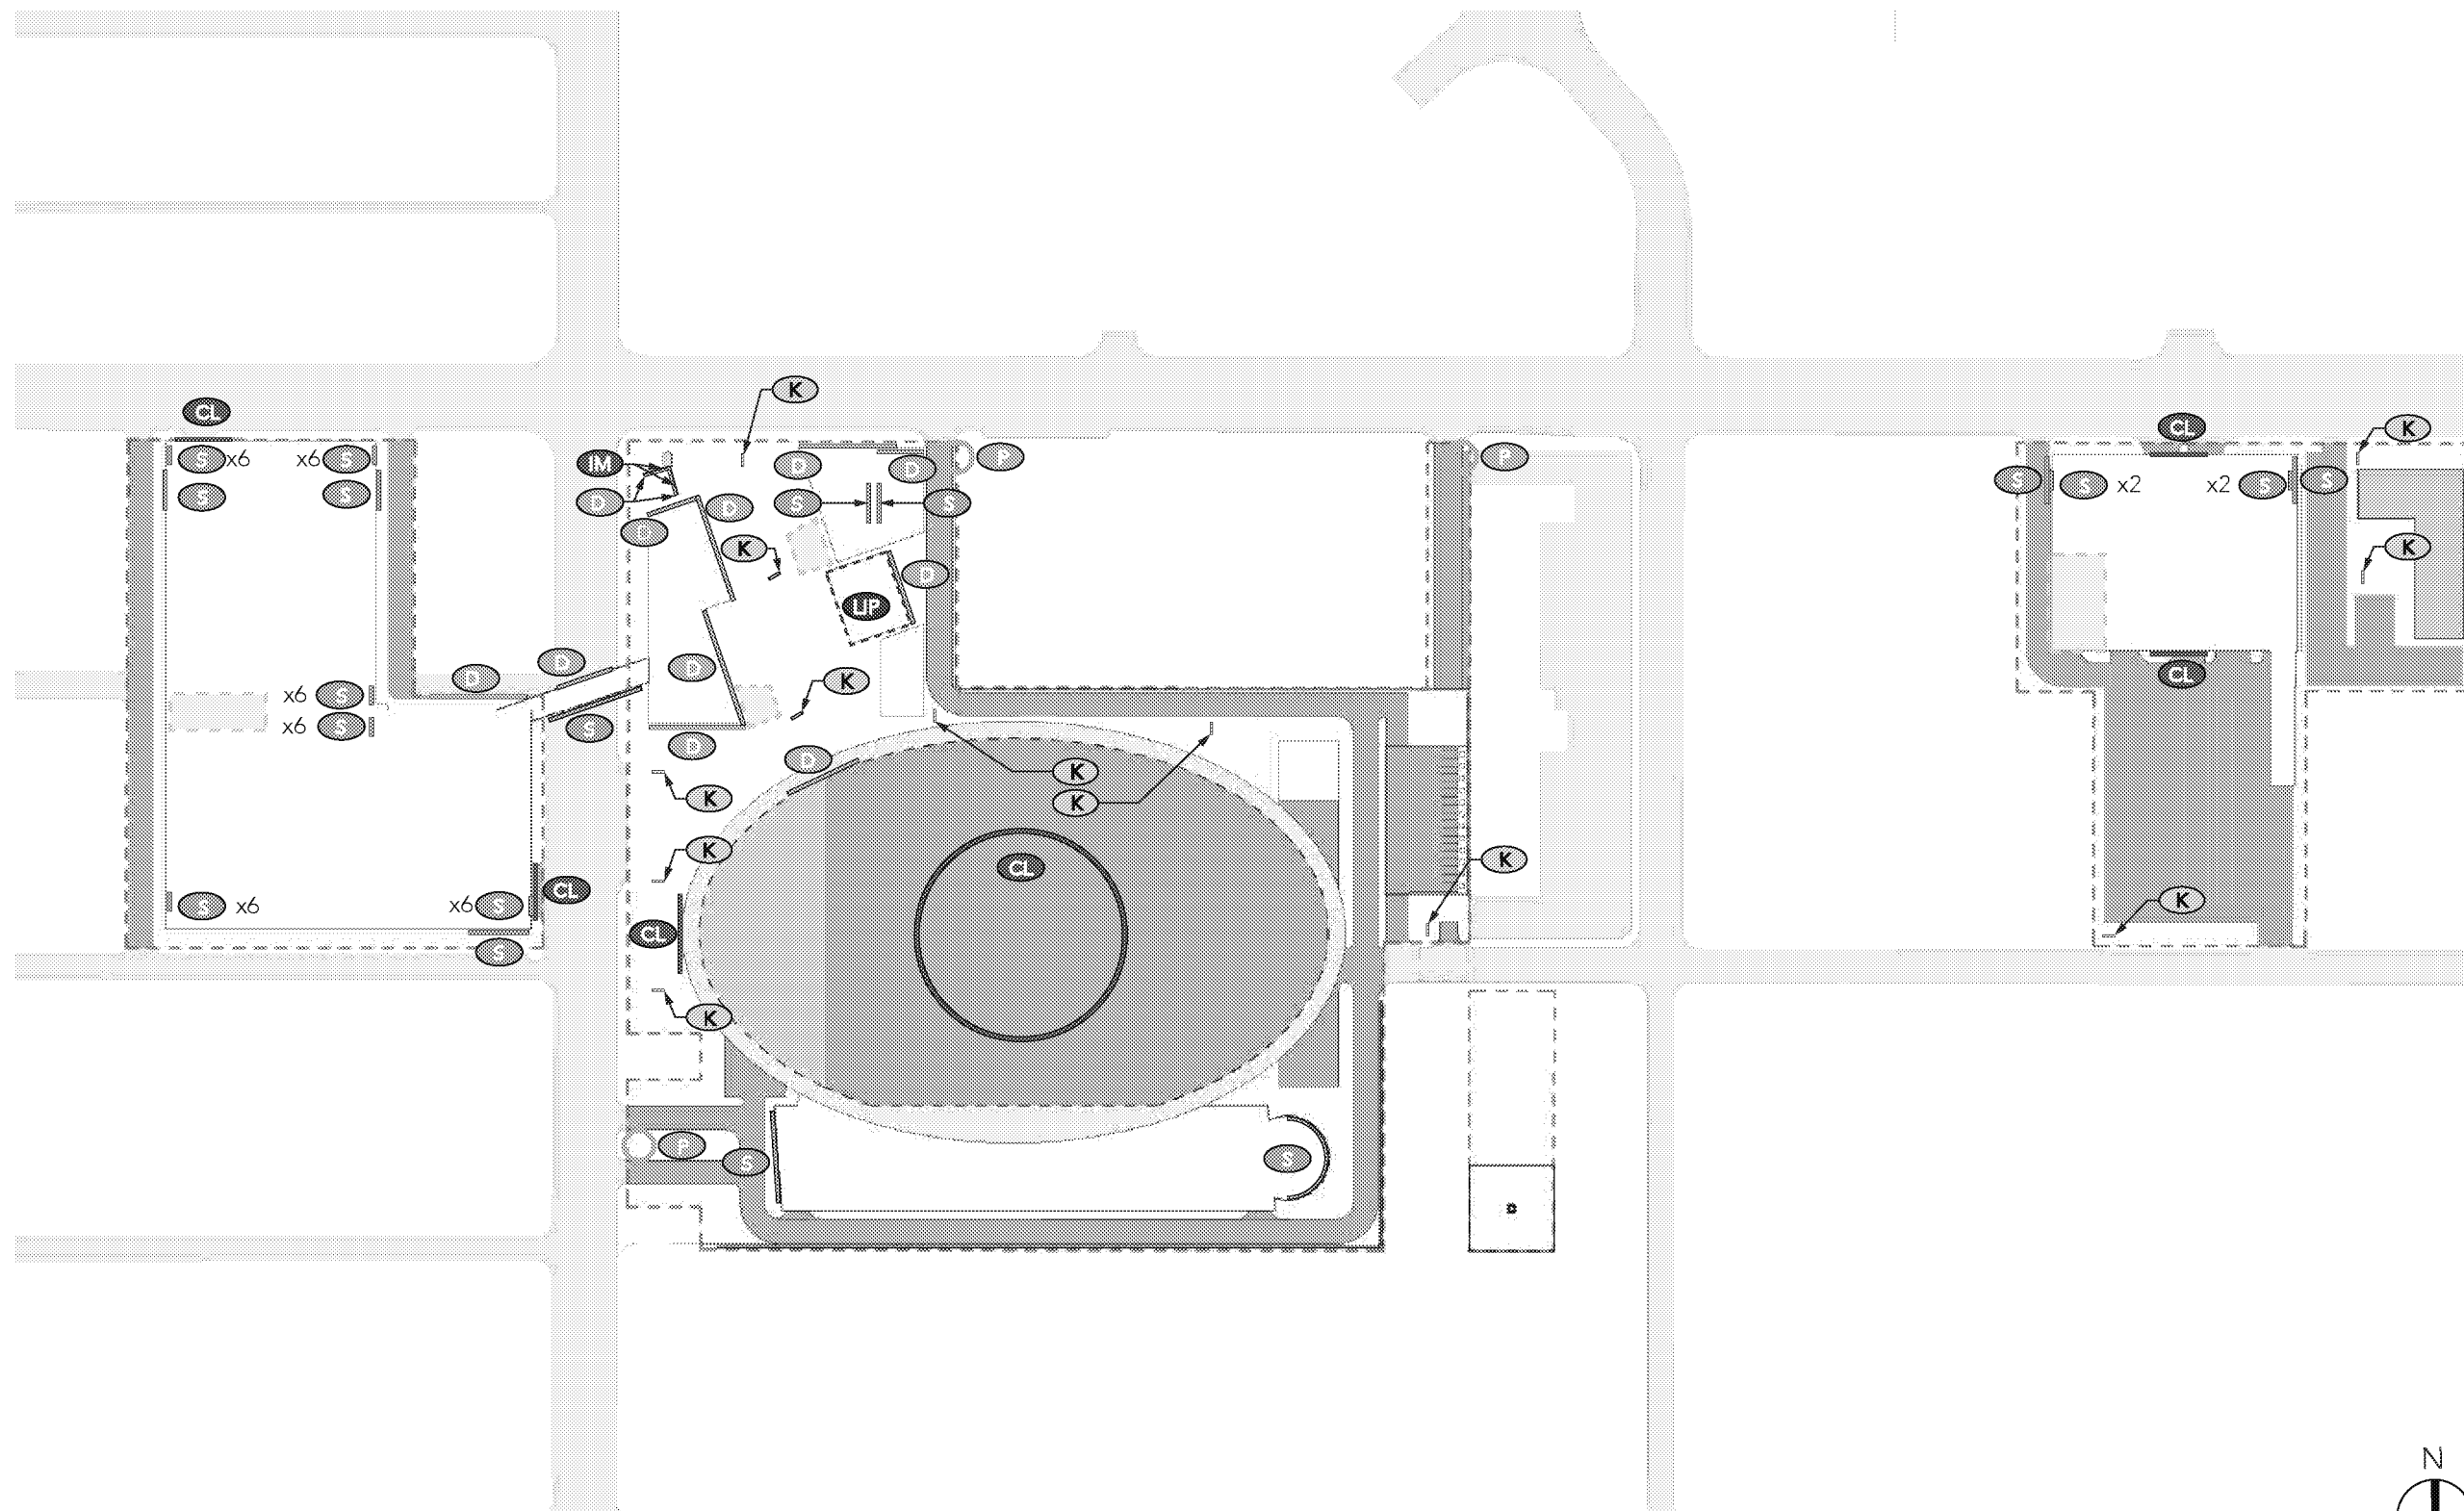

CONCEPTUAL SIGN LOCATIONS

LEGEND

- P** PERIMETER PYLONS
- D** LED DISPLAY
- S** STATIC DISPLAY
- K** NON-INTERACTIVE LCD
- LP** LIVE INPUT PANEL
- CL** CHANNEL LETTERS
- IM** ILLUMINATED MARQUEE
- BRANDED ACTIVATION**