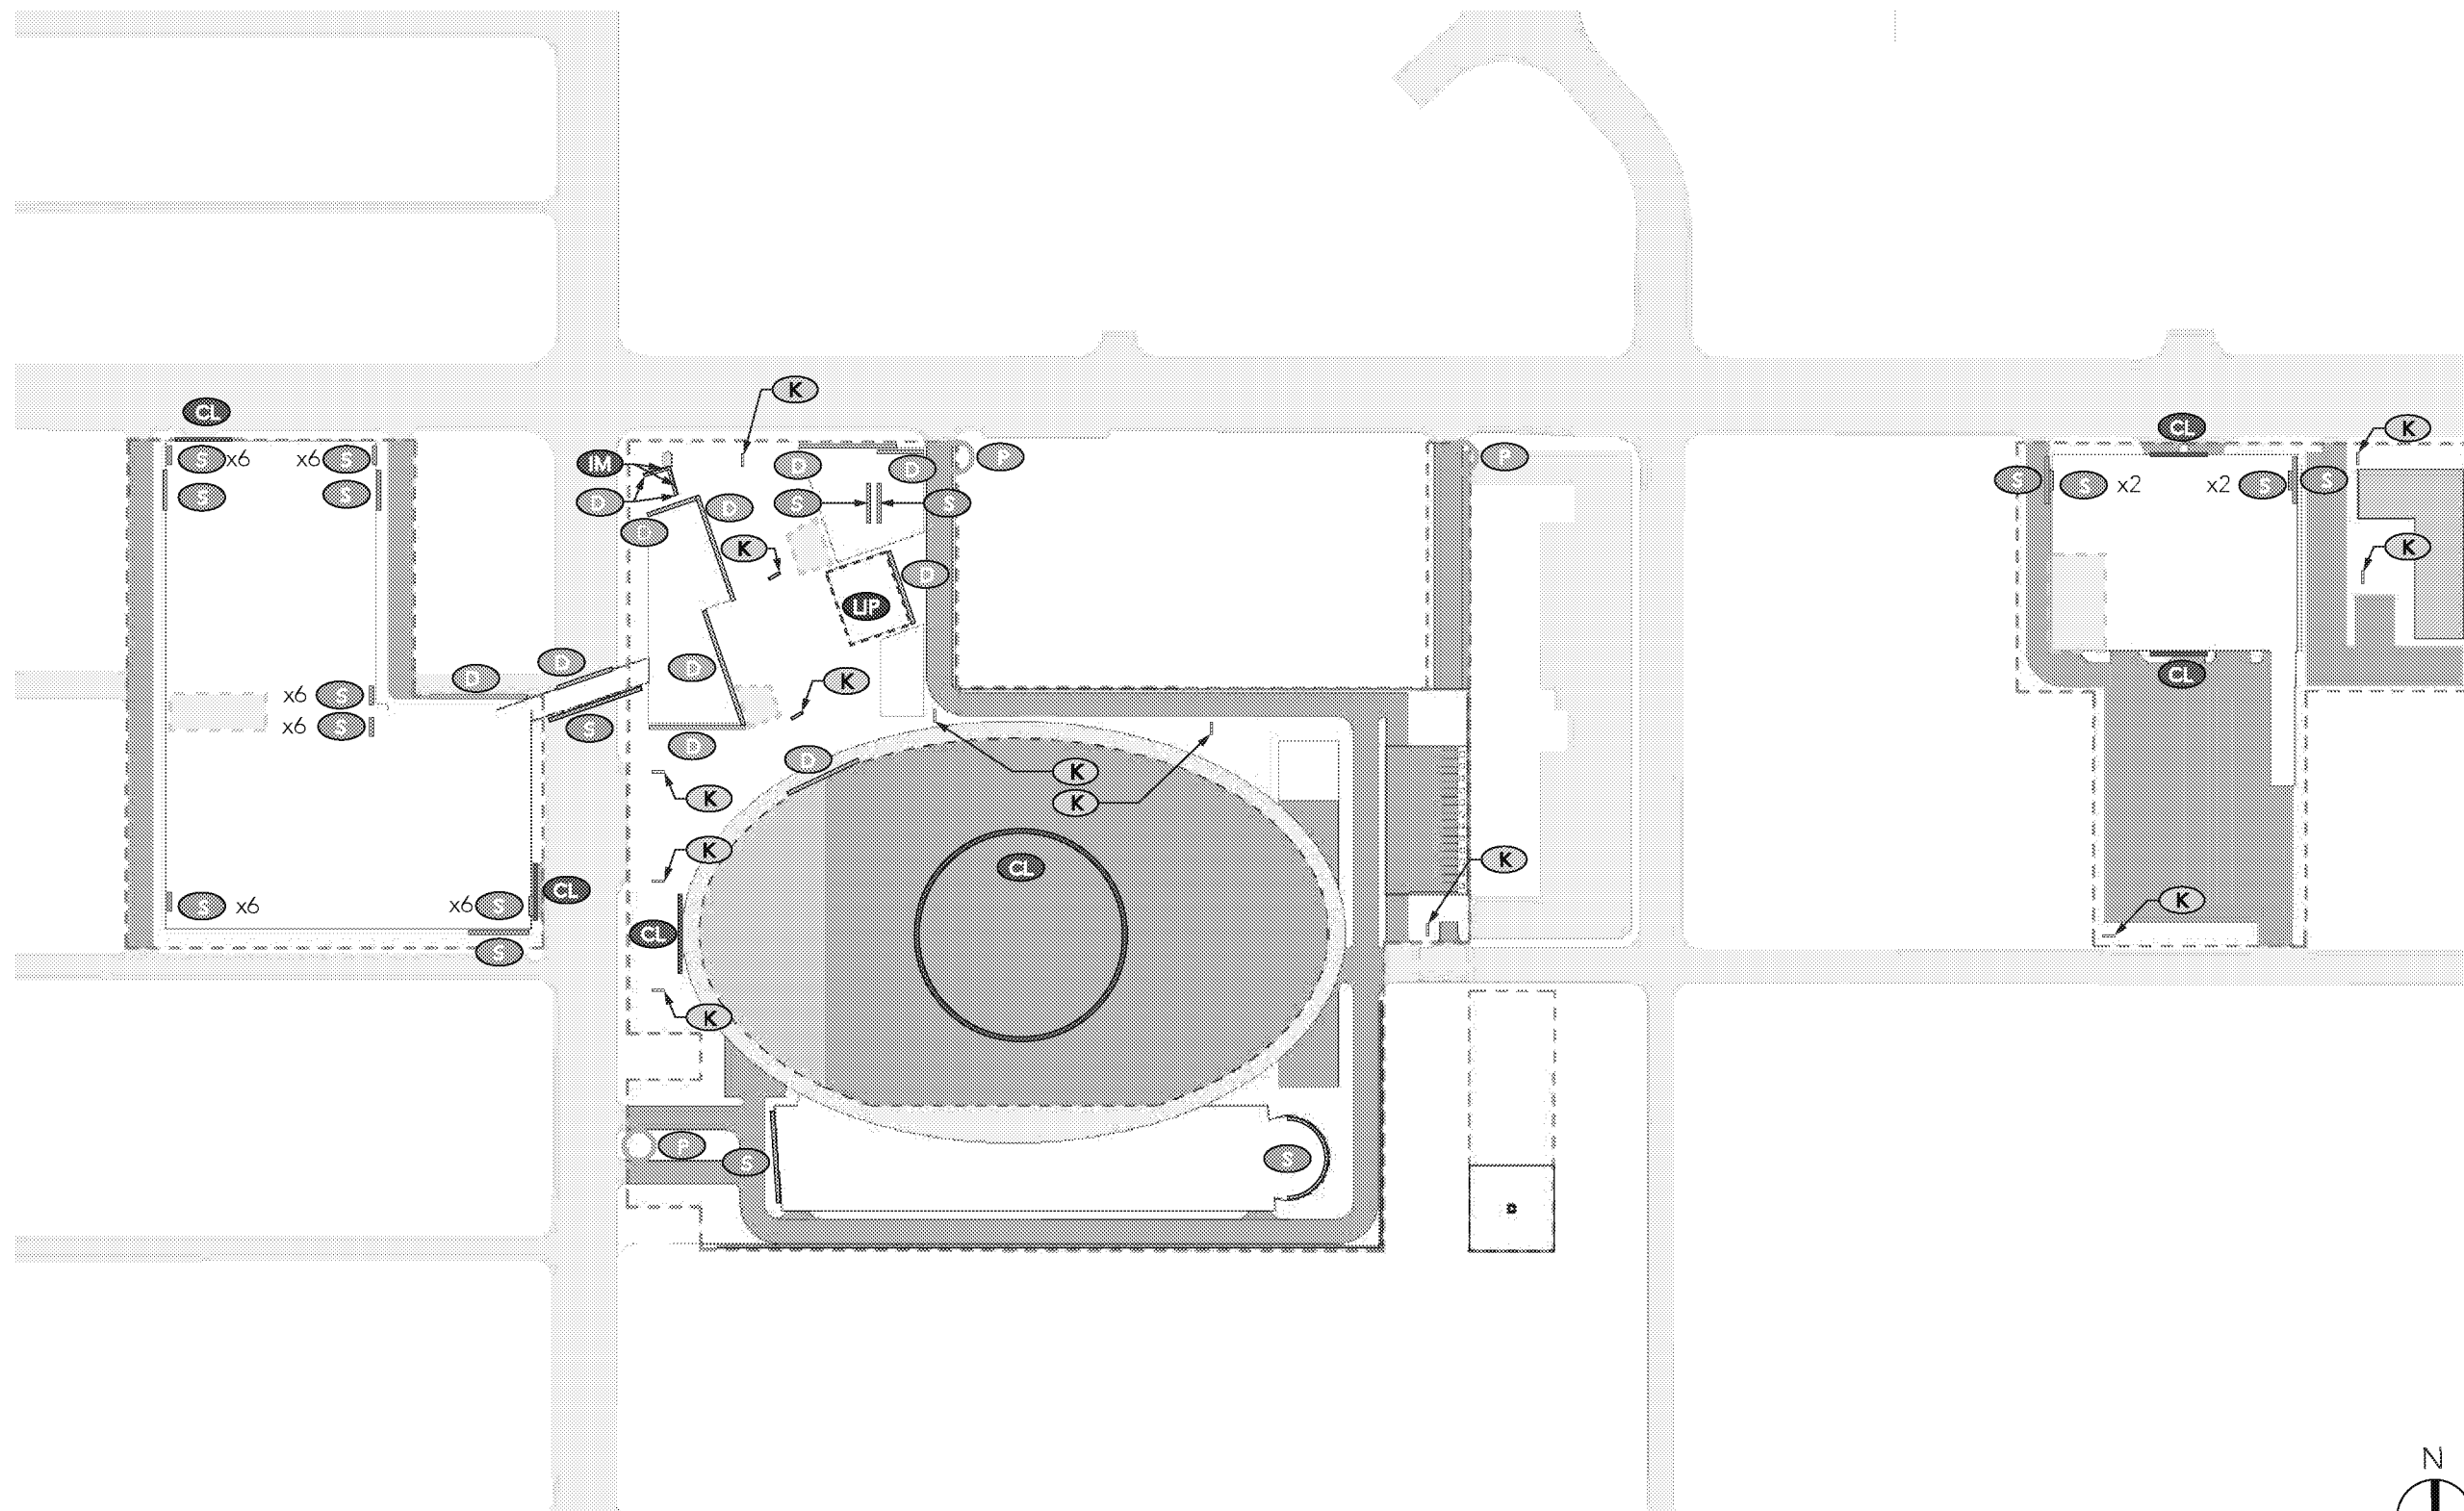

# CONCEPTUAL SIGN LOCATIONS

## LEGEND

- P** PERIMETER PYLONS
- D** LED DISPLAY
- S** STATIC DISPLAY
- K** NON-INTERACTIVE LCD
- LP** LIVE INPUT PANEL
- CL** CHANNEL LETTERS
- IM** ILLUMINATED MARQUEE
- BRANDED ACTIVATION**