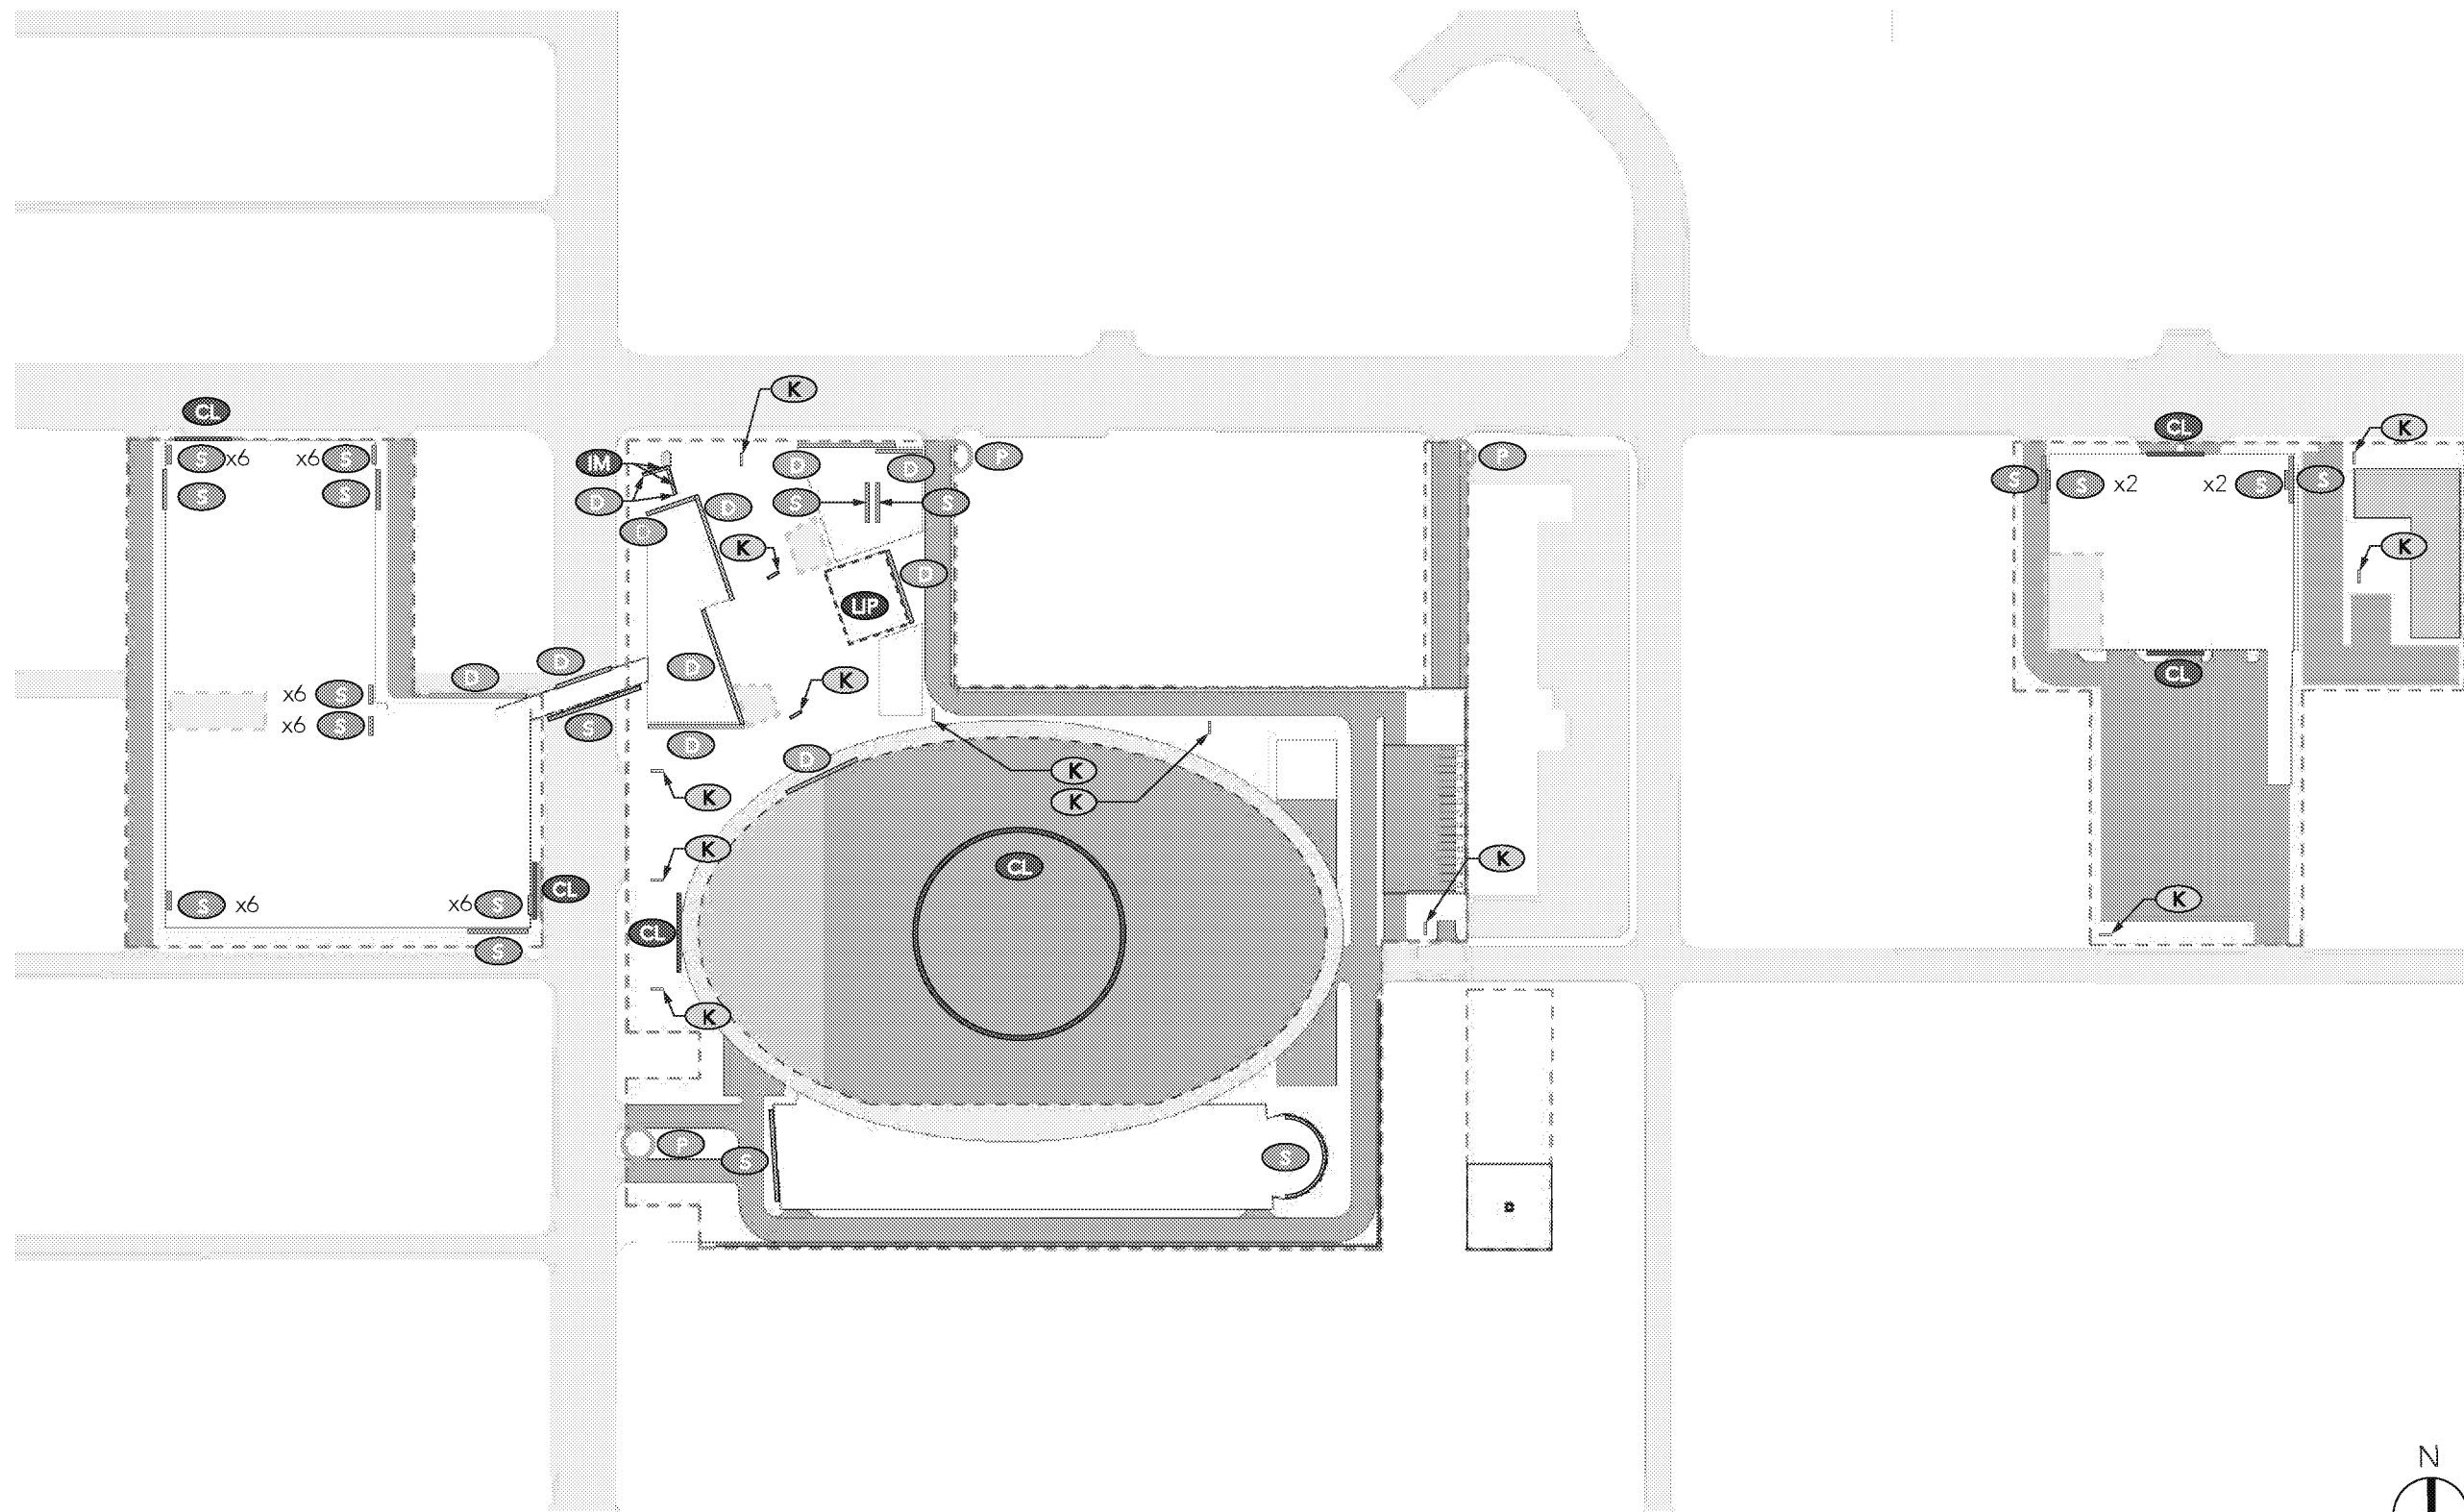

CONCEPTUAL SIGN LOCATIONS

LEGEND

- P** PERIMETER PYLONS
- D** LED DISPLAY
- S** STATIC DISPLAY
- K** NON-INTERACTIVE LCD
- LP** LIVE INPUT PANEL
- CL** CHANNEL LETTERS
- IM** ILLUMINATED MARQUEE
- BRANDED ACTIVATION